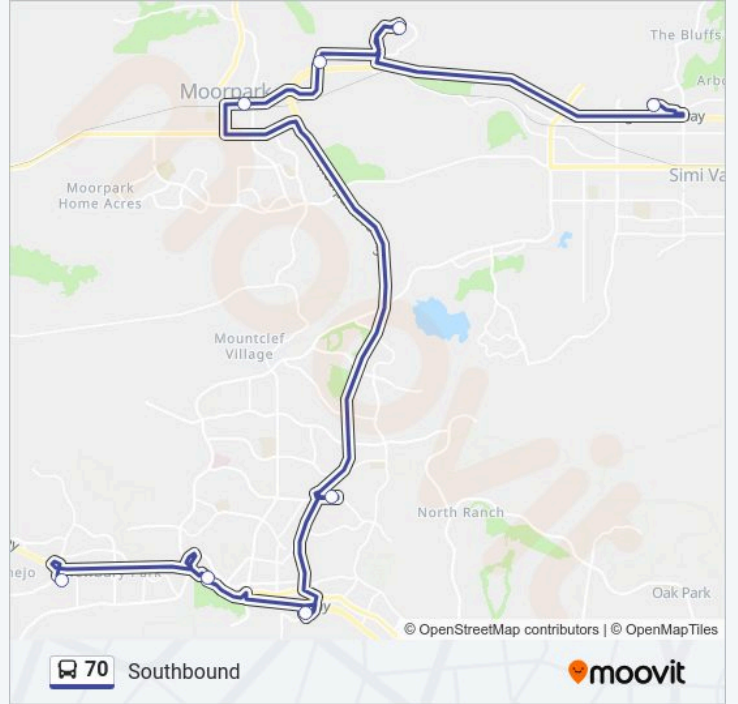

70 bus time schedules and route maps are available in an offline PDF at moovitapp.com. Use the Moovit App to see live bus times, train schedule or subway schedule, and step-by-step directions for all public transit in Los Angeles.

© 2024 Moovit - All Rights Reserved