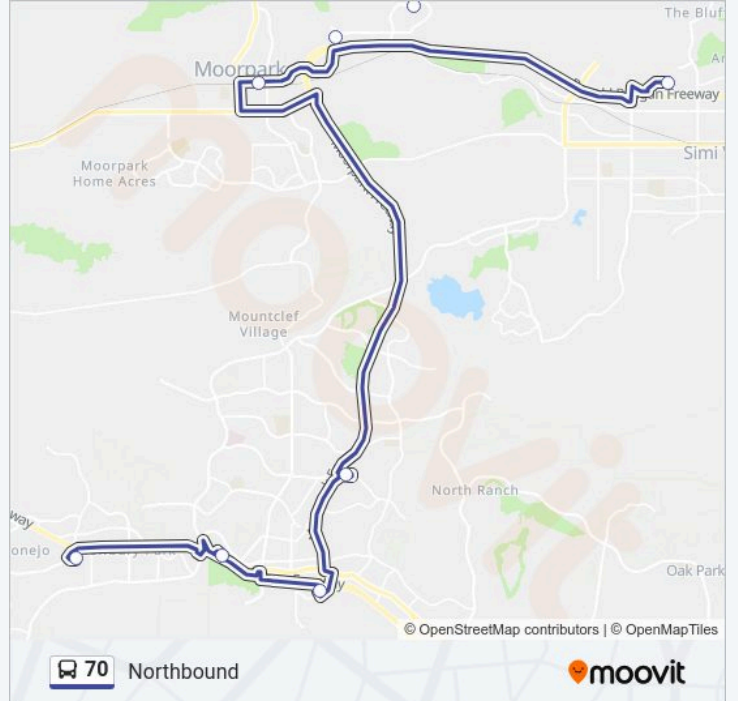

Direction: Northbound

8 stops

[VIEW LINE SCHEDULE](#)

Newbury Rd. North of Michael Dr.

The Oaks

Thousand Oaks Transit Center

Thousand Oaks Library / Teen Center

Moorpark Station EB

Princeton at Amherst Nb/ Across From Varsity
Park Plaza

Moorpark College

Simi Town Center EB

70 bus Time Schedule

Northbound Route Timetable:

Sunday	Not Operational
Monday	7:55 AM - 5:20 PM
Tuesday	7:55 AM - 5:20 PM
Wednesday	7:55 AM - 5:20 PM
Thursday	7:55 AM - 5:20 PM
Friday	7:55 AM - 5:20 PM
Saturday	7:40 AM - 12:50 PM

70 bus Info

Direction: Northbound

Stops: 8

Trip Duration: 67 min

Line Summary:

Direction: Southbound

8 stops

[VIEW LINE SCHEDULE](#)

Simi Town Center EB

Moorpark College

Princeton Ave at Amherst SB

Moorpark Station WB

Thousand Oaks Library / Teen Center

Thousand Oaks Transit Center

The Oaks

Newbury Rd. North of Michael Dr.