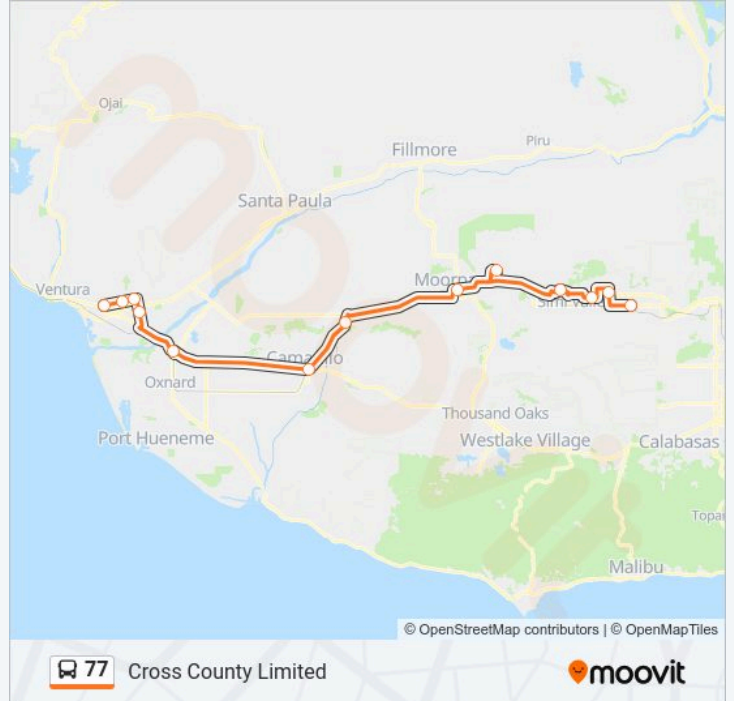

- Pacific View Mall (Ventura Transit Center)
- Ventura College (SW Corner of Telegraph/Estates Ave)
- Buena High School
- Ventura County Government Center (NW Victoria Ave/Telephone Rd)
- Esplanade Mall SB
- Camarillo Metrolink Station
- Somis NE Corner Somis Rd/Rice St
- Moorpark Station EB
- Moorpark College
- Simi Town Center EB
- Cochran Street and Galena Avenue
- Simi Valley Civic Center - SW
- Simi Valley Metrolink

**77 bus Time Schedule**

Eastbound to Camarillo Metrolink, Somis, Moorpark, Simi Valley Route Timetable:

Sunday	Not Operational
Monday	8:15 AM - 6:10 PM
Tuesday	8:15 AM - 6:10 PM
Wednesday	8:15 AM - 6:10 PM
Thursday	8:15 AM - 6:10 PM
Friday	8:15 AM - 6:10 PM
Saturday	Not Operational

**77 bus Info**

**Direction:** Eastbound to Camarillo Metrolink, Somis, Moorpark, Simi Valley

**Stops:** 13

**Trip Duration:** 110 min

**Line Summary:**

**Direction: Westbound To Moorpark, Somis, Camarillo Oxnard, Ventura**

13 stops

[VIEW LINE SCHEDULE](#)

- Simi Valley Metrolink
- Simi Valley Civic Center - SE
- Cochran Street and Galena
- Simi Town Center WB
- Moorpark College
- Moorpark Station WB
- Somis SW Corner Somis Rd/Rice St
- Camarillo Metrolink Station
- Esplanade Mall NB
- Ventura County Government Center (NE Victoria Ave/Telephone Rd)
- Buena High School (NW Telegraph/Wake Forest)
- Telegraph & Estates
- Pacific View Mall (Ventura Transit Center)