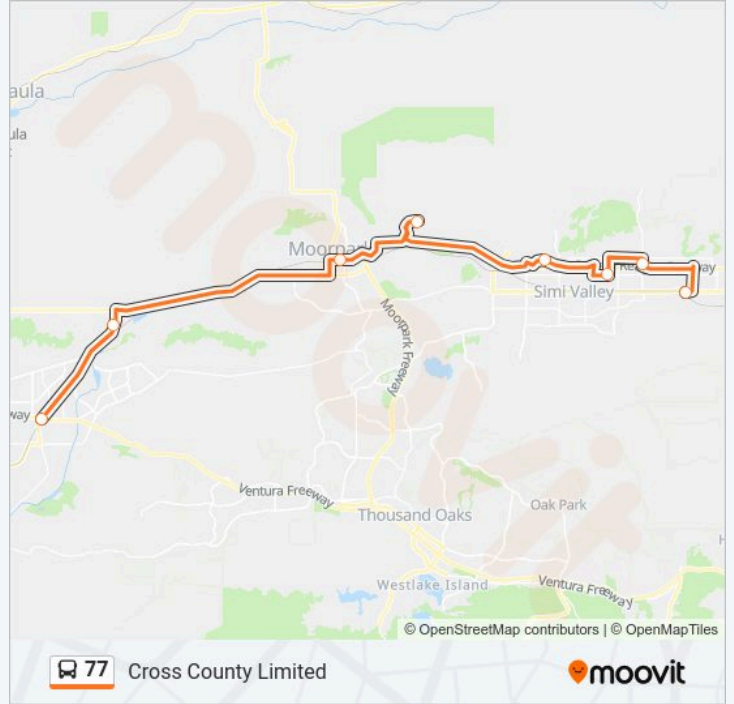

**77 bus Info**

**Direction:** Eastbound to Camarillo Metrolink, Somis, Moorpark, Simi Valley

**Stops:** 13

**Trip Duration:** 110 min

**Line Summary:**

**Direction: Westbound To Moorpark, Somis, Camarillo Oxnard, Ventura**

13 stops

[VIEW LINE SCHEDULE](#)

- Simi Valley Metrolink
- Simi Valley Civic Center - SE
- Cochran Street and Galena
- Simi Town Center WB
- Moorpark College
- Moorpark Station WB
- Somis SW Corner Somis Rd/Rice St
- Camarillo Metrolink Station
- Esplanade Mall NB
- Ventura County Government Center (NE Victoria Ave/Telephone Rd)
- Buena High School (NW Telegraph/Wake Forest)
- Telegraph & Estates
- Pacific View Mall (Ventura Transit Center)

**77 bus Time Schedule**

Westbound To Moorpark, Somis, Camarillo Oxnard, Ventura Route Timetable:

Sunday	Not Operational
Monday	6:00 AM - 8:20 PM
Tuesday	6:00 AM - 8:20 PM
Wednesday	6:00 AM - 8:20 PM
Thursday	6:00 AM - 8:20 PM
Friday	6:00 AM - 8:20 PM
Saturday	Not Operational

**77 bus Info**

**Direction:** Westbound To Moorpark, Somis, Camarillo Oxnard, Ventura

**Stops:** 13

**Trip Duration:** 107 min

**Line Summary:**

77 bus time schedules and route maps are available in an offline PDF at [moovitapp.com](https://moovitapp.com). Use the Moovit App to see live bus times, train schedule or subway schedule, and step-by-step directions for all public transit in Los Angeles.