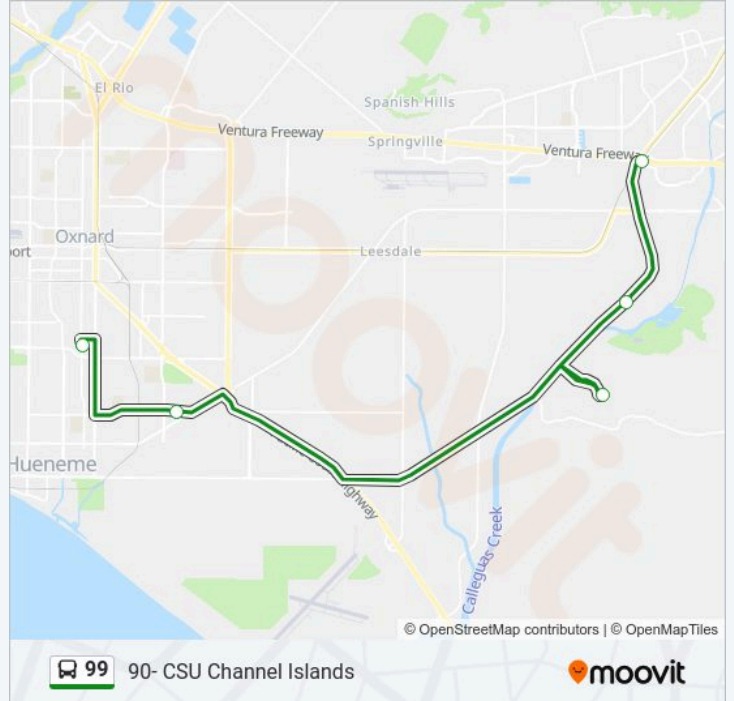

Use the Moovit App to find the closest 99 bus station near you and find out when is the next 99 bus arriving.

Direction: Eastbound to Oxnard College, CSU Channel Islands, Camarillo Metrolink

5 stops

[VIEW LINE SCHEDULE](#)

- C Street Transfer Center NB
- Oxnard College EB
- CSU Channel Islands
- Villa Calleguas
- Camarillo Metrolink Station

99 bus Time Schedule

Eastbound to Oxnard College, CSU Channel Islands, Camarillo Metrolink Route Timetable:

Sunday	6:45 AM - 5:45 PM
Monday	Not Operational
Tuesday	Not Operational
Wednesday	Not Operational
Thursday	Not Operational
Friday	6:45 AM - 5:45 PM
Saturday	6:45 AM - 5:45 PM

99 bus Info

Direction: Eastbound to Oxnard College, CSU Channel Islands, Camarillo Metrolink

Stops: 5

Trip Duration: 35 min

Line Summary:

**Direction: Westbound To CSU Channel Islands,
Oxnard College, C Street Transfer Ctr.**

4 stops

[VIEW LINE SCHEDULE](#)

Camarillo Metrolink Station

CSU Channel Islands