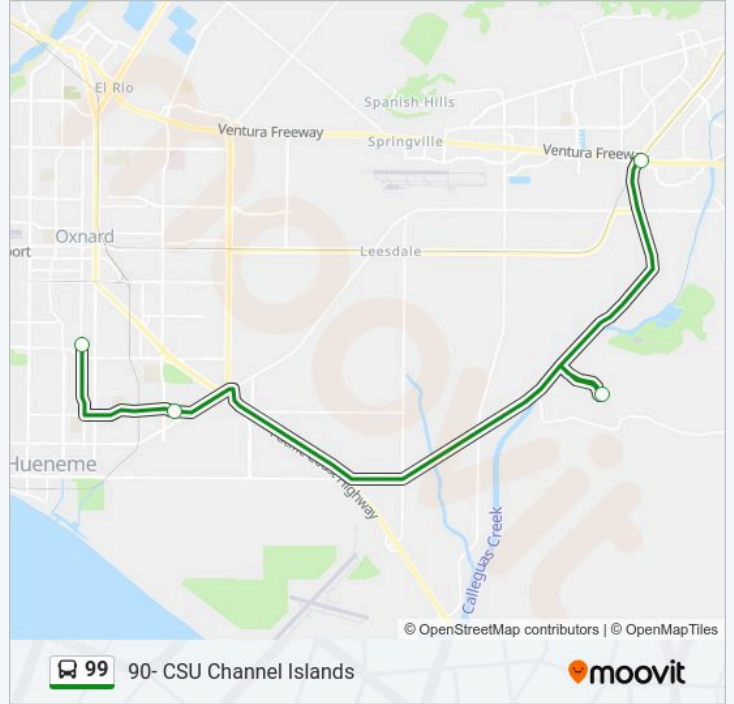

99 bus time schedules and route maps are available in an offline PDF at moovitapp.com. Use the Moovit App to see live bus times, train schedule or subway schedule, and step-by-step directions for all public transit in Los Angeles.

© 2024 Moovit - All Rights Reserved