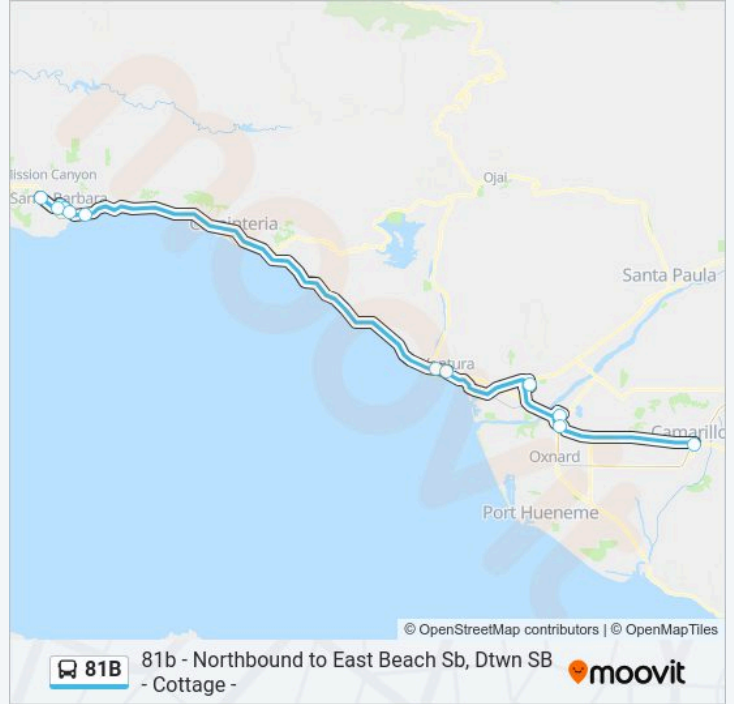

81b - Northbound to East Beach Sb, Dtnw SB - Cottage -

Get The App

The 81B bus line 81b - Northbound to East Beach Sb, Dtnw SB - Cottage - has one route. For regular weekdays, their operation hours are:

12 stops

[VIEW LINE SCHEDULE](#)

- Camarillo Metrolink Station
- Esplanade Mall NB
- The Collection at Riverpark
- Ventura County Government Center (Hill Rd/Thille St)
- Santa Clara and Oak WB (Downtown Ventura)
- West Main at Peking WB (Park & Ride)
- Cabrillo at Puerta Vallarta WB (East Beach)
- Gutierrez at Garden
- Santa Barbara at De LA Guerra
- Figueroa at Santa Barbara St (Courthouse)
- Figueroa at Chapala (MTD Transit Center)
- Bath and Pueblo NB (Cottage Hospital)

81B bus Time Schedule

81b - Northbound to East Beach Sb, Dtnw SB - Cottage - Route Timetable:

| | |
|-----------|-----------------|
| Sunday | Not Operational |
| Monday | 5:45 AM |
| Tuesday | 5:45 AM |
| Wednesday | 5:45 AM |
| Thursday | 5:45 AM |
| Friday | 5:45 AM |
| Saturday | Not Operational |

81B bus Info

Direction: 81b - Northbound to East Beach Sb, Dtnw SB - Cottage -

Stops: 12

Trip Duration: 128 min

Line Summary:

81B bus time schedules and route maps are available in an offline PDF at moovitapp.com. Use the Moovit App to see live bus times, train schedule or subway schedule, and step-by-step directions for all public transit in Los Angeles.