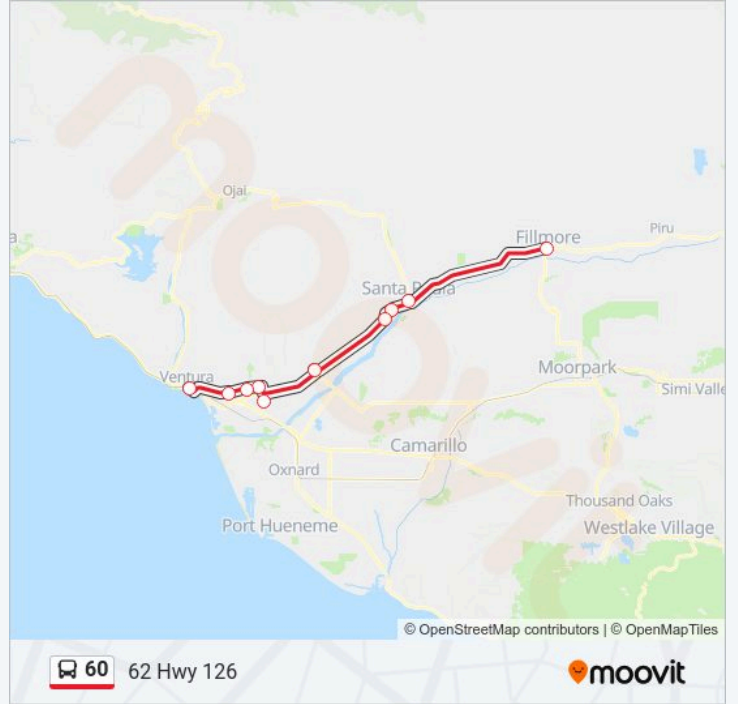

62 Hwy 126

Get The App

The 60 bus line (62 Hwy 126) has 2 routes. For regular weekdays, their operation hours are:

(1) Eastbound to Saticoy, Santa Paula, Fillmore: 7:05 AM - 9:30 PM
(2) Westbound to Santa Paula - Saticoy, Vta Gov Ctr\, Ventura Transit Center: 6:45 AM - 7:35 PM

60 bus Info

Direction: Eastbound to Saticoy, Santa Paula, Fillmore

Stops: 9

Trip Duration: 61 min

Line Summary:

Direction: Westbound to Santa Paula - Saticoy, Vta Gov Ctr\, Ventura Transit Center

9 stops

[VIEW LINE SCHEDULE](#)

60 bus Time Schedule

Westbound to Santa Paula - Saticoy, Vta Gov Ctr\, Ventura Transit Center Route Timetable:

Sunday	8:00 AM - 6:15 PM
Monday	6:45 AM - 7:35 PM
Tuesday	6:45 AM - 7:35 PM
Wednesday	6:45 AM - 7:35 PM
Thursday	6:45 AM - 7:35 PM
Friday	6:45 AM - 7:35 PM
Saturday	8:00 AM - 6:15 PM

60 bus Info

Direction: Westbound to Santa Paula - Saticoy, Vta Gov Ctr\, Ventura Transit Center

Stops: 9

Trip Duration: 58 min

Line Summary:

60 bus time schedules and route maps are available in an offline PDF at moovitapp.com. Use the Moovit App to see live bus times, train schedule or subway schedule, and step-by-step directions for all public transit in Los Angeles.