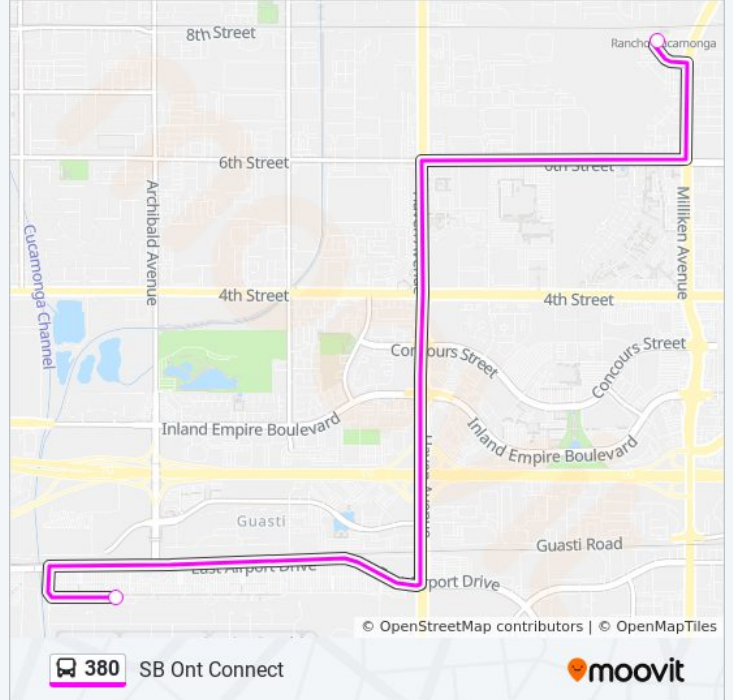

**Direction:** NB Ont Connect

**Stops:** 3

**Trip Duration:** 15 min

**Line Summary:**

**Direction: SB Ont Connect**

2 stops

[VIEW LINE SCHEDULE](#)

Rancho Cucamonga Metrolink SB FS

Ontario Airport @ Terminal Way 2

**380 bus Time Schedule**

SB Ont Connect Route Timetable:

Sunday	7:14 AM - 11:05 PM
Monday	4:16 AM - 11:02 PM
Tuesday	4:16 AM - 11:02 PM
Wednesday	4:16 AM - 11:02 PM
Thursday	4:16 AM - 11:02 PM
Friday	4:16 AM - 11:02 PM
Saturday	7:14 AM - 11:05 PM

**380 bus Info**

**Direction:** SB Ont Connect

**Stops:** 2

**Trip Duration:** 17 min

**Line Summary:**

380 bus time schedules and route maps are available in an offline PDF at [moovitapp.com](https://moovitapp.com). Use the [Moovit App](#) to see live bus times, train schedule or subway schedule, and step-by-step directions for all public transit in Los Angeles.