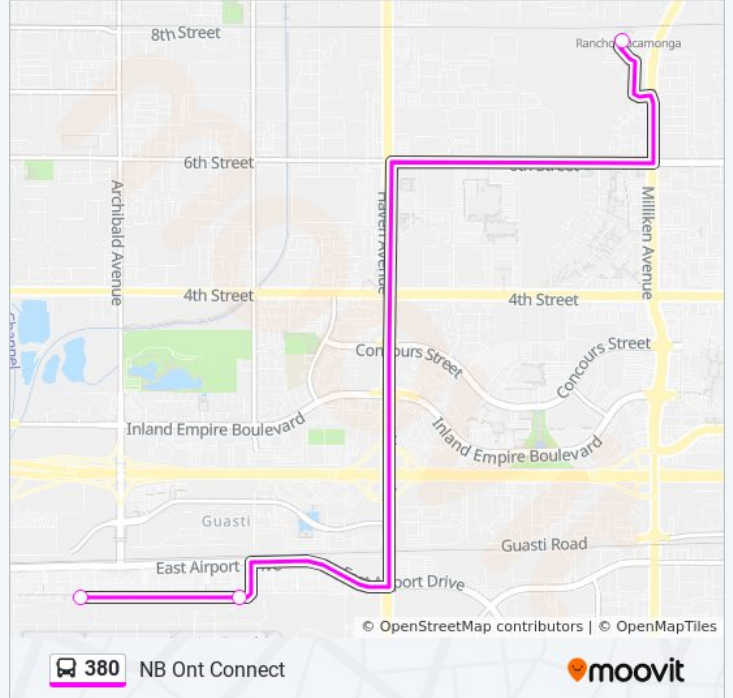

**Direction: NB Ont Connect**

3 stops

[VIEW LINE SCHEDULE](#)

Ontario Airport @ Terminal Way 2

Ontario Airport @ Terminal Way 4

Rancho Cucamonga Metrolink SB FS

**380 bus Time Schedule**

NB Ont Connect Route Timetable:

Sunday	7:30 AM - 9:18 PM
Monday	4:33 AM - 11:19 PM
Tuesday	4:33 AM - 11:19 PM
Wednesday	4:33 AM - 11:19 PM
Thursday	4:33 AM - 11:19 PM
Friday	4:33 AM - 11:19 PM
Saturday	7:31 AM - 9:19 PM

**380 bus Info**

**Direction:** NB Ont Connect

**Stops:** 3

**Trip Duration:** 15 min

**Line Summary:**

**Direction: SB Ont Connect**

2 stops

[VIEW LINE SCHEDULE](#)

Rancho Cucamonga Metrolink SB FS