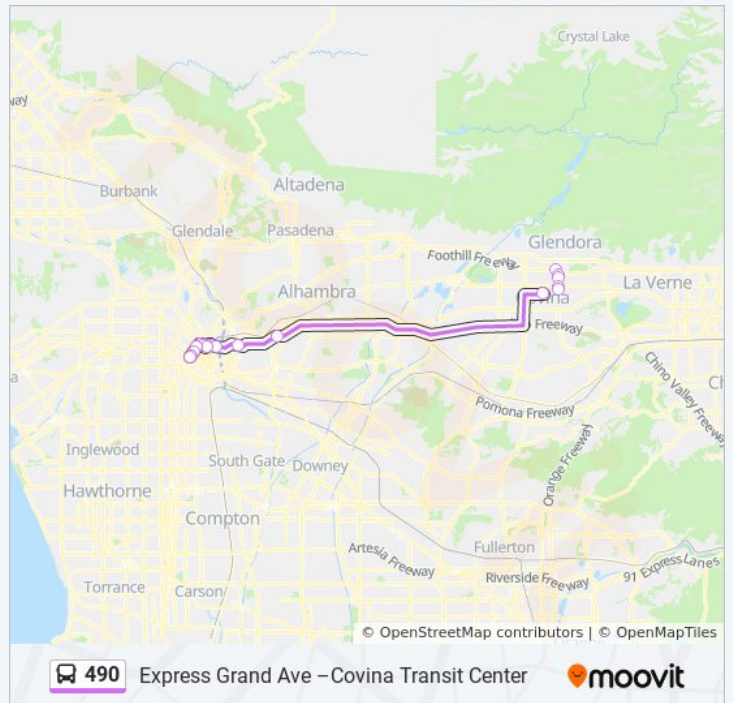

Base Line Rd and Grand Ave W

Grand Ave and Dawson Ave W

Grand Avenue and Gladstone Street
(Southbound)

Grand Ave and Arrow Hwy W

Grand Ave and Cienega Ave W

Covina Transit Center

Cal State LA W

Los Angeles General Medical Center W

Patsaouras Plaza Busway Station W

Arcadia St and Los Angeles St W

Spring and Temple W

Spring St and 1st St W

1st St and Hill St W

Hope St & 1st St (Southbound)

Flower St. and 3rd St.

Flower St and 4th St S

6th St and Hope St W

Hope St and 8th St W

Hope St and 9th St W

Monday	4:45 AM - 8:30 AM
Tuesday	4:45 AM - 8:30 AM
Wednesday	4:45 AM - 8:30 AM
Thursday	4:45 AM - 8:30 AM
Friday	4:45 AM - 8:30 AM
Saturday	Not Operational

490 bus Info

Direction: West: Downtown Los Angeles

Stops: 19

Trip Duration: 63 min

Line Summary:

490 bus time schedules and route maps are available in an offline PDF at moovitapp.com. Use the [Moovit App](#) to see live bus times, train schedule or subway schedule, and step-by-step directions for all public transit in Los Angeles.

[About Moovit](#) • [MaaS Solutions](#) • [Supported Countries](#) • [Mooviter Community](#)

© 2024 Moovit - All Rights Reserved

Check Live Arrival Times