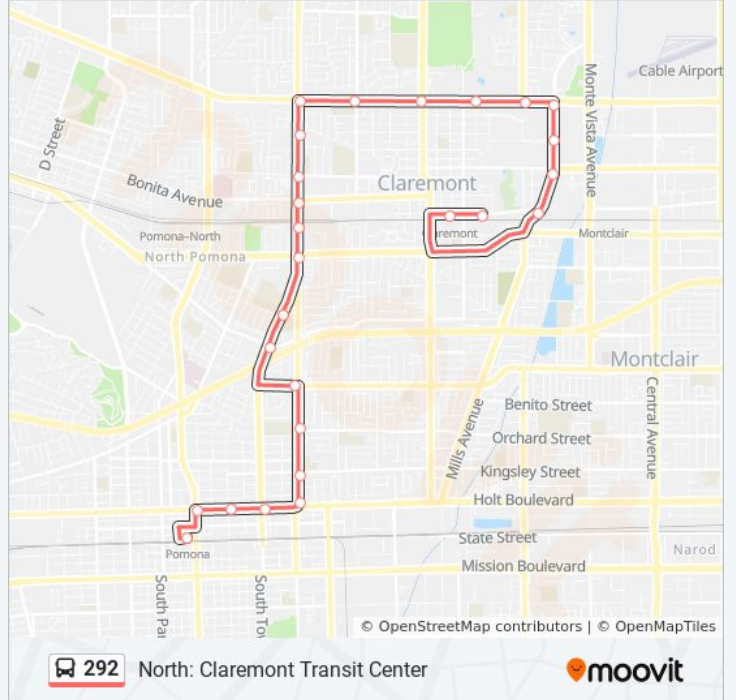

Direction: North: Claremont Transit Center

17 stops

[VIEW LINE SCHEDULE](#)

- Pomona Transit Center
- Holt Ave and Garey Ave N
- Holt Ave and Palomares St N
- Holt Ave and Towne Ave N
- San Antonio Ave and Holt Ave N
- San Antonio Ave and Kingsley Ave N
- San Antonio Ave and Columbia Ave N
- San Antonio Ave and Lincoln Ave N
- San Bernardino Ave and San Antonio Ave N
- Towne Ave and LA Verne Ave N
- Towne Ave and Bangor St N
- Towne Ave and Arrow Hwy N
- Arrow Hwy and Mountain Ave E
- Indian Hill Blvd and Arrow Hwy N
- Indian Hill Blvd and Santa Fe St E
- First St and Harvard Ave E
- Claremont Transit Center E

292 bus Time Schedule

North: Claremont Transit Center Route Timetable:

Sunday	Not Operational
Monday	5:30 AM - 7:00 PM
Tuesday	5:30 AM - 7:00 PM
Wednesday	5:30 AM - 7:00 PM
Thursday	5:30 AM - 7:00 PM
Friday	5:30 AM - 7:00 PM
Saturday	Not Operational

292 bus Info

Direction: North: Claremont Transit Center

Stops: 17

Trip Duration: 29 min

Line Summary:

Direction: South: Pomona Transit Center

17 stops

[VIEW LINE SCHEDULE](#)

- Claremont Transit Center E
- First St and Mills Ave E
- Claremont Blvd and First St W
- Arrow Hwy and Indian Hill Blvd W
- Arrow Hwy and Cambridge Ave W
- Towne Ave and Arrow Hwy S
- Towne Ave and Bangor St S
- Towne Ave and LA Verne Ave S
- San Bernardino Ave and San Antonio Ave S
- San Antonio Ave and Lincoln Ave S
- San Antonio Ave and Columbia Ave S
- San Antonio Ave and Kingsley Ave S
- Holt Ave and San Antonio Ave S
- Holt Ave and Towne Ave S
- Holt Ave and Palomares St S
- Garey Ave and Holt Ave S
- Pomona Transit Center