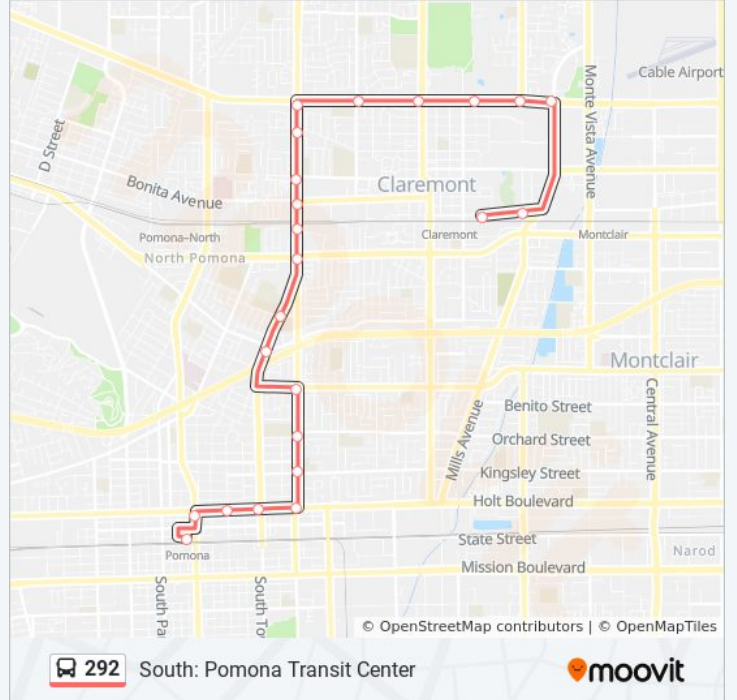

Direction: North: Claremont Transit Center

17 stops

[VIEW LINE SCHEDULE](#)

- Pomona Transit Center
- Holt Ave and Garey Ave N
- Holt Ave and Palomares St N
- Holt Ave and Towne Ave N
- San Antonio Ave and Holt Ave N
- San Antonio Ave and Kingsley Ave N
- San Antonio Ave and Columbia Ave N
- San Antonio Ave and Lincoln Ave N
- San Bernardino Ave and San Antonio Ave N
- Towne Ave and LA Verne Ave N
- Towne Ave and Bangor St N
- Towne Ave and Arrow Hwy N
- Arrow Hwy and Mountain Ave E
- Indian Hill Blvd and Arrow Hwy N
- Indian Hill Blvd and Santa Fe St E
- First St and Harvard Ave E
- Claremont Transit Center E

- Claremont Transit Center E
- First St and Mills Ave E
- Claremont Blvd and First St W
- Arrow Hwy and Indian Hill Blvd W
- Arrow Hwy and Cambridge Ave W
- Towne Ave and Arrow Hwy S
- Towne Ave and Bangor St S
- Towne Ave and LA Verne Ave S
- San Bernardino Ave and San Antonio Ave S
- San Antonio Ave and Lincoln Ave S
- San Antonio Ave and Columbia Ave S
- San Antonio Ave and Kingsley Ave S
- Holt Ave and San Antonio Ave S
- Holt Ave and Towne Ave S
- Holt Ave and Palomares St S
- Garey Ave and Holt Ave S
- Pomona Transit Center

292 bus Time Schedule

South: Pomona Transit Center Route Timetable:

Sunday	Not Operational
Monday	5:35 AM - 7:05 PM
Tuesday	5:35 AM - 7:05 PM
Wednesday	5:35 AM - 7:05 PM
Thursday	5:35 AM - 7:05 PM
Friday	5:35 AM - 7:05 PM
Saturday	Not Operational

292 bus Info

Direction: South: Pomona Transit Center

Stops: 17

Trip Duration: 26 min

Line Summary:

292 bus time schedules and route maps are available in an offline PDF at moovitapp.com. Use the [Moovit App](#) to see live bus times, train schedule or subway schedule, and step-by-step directions for all public transit in Los Angeles.