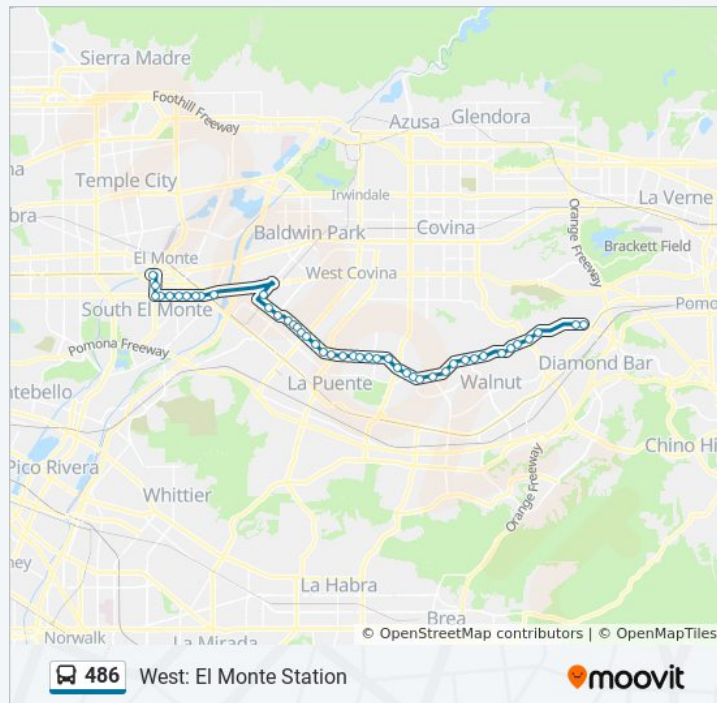

Holt Ave and Short St E

Holt Ave and Union Ave E

Holt Ave and Dudley Ave E

Holt Ave and Lewis St E

Holt Ave and Hamilton Blvd E

Holt Ave and White Ave E

Holt Ave and Park Ave E

Garey Ave and Holt Ave S

Amar Rd and Braes River Dr W

Amar Rd and Creekside Dr W

Amar Rd and Amber Valley Dr W

Amar Rd and Nogales St W

Amar Rd and Shadow Oak Dr W

Amar Rd and Westport St W

Amar Rd and Temple Ave W

**486 bus Time Schedule**

West: El Monte Station Route Timetable:

Sunday	5:30 AM - 10:30 PM
Monday	4:30 AM - 11:30 PM
Tuesday	4:30 AM - 11:30 PM
Wednesday	4:30 AM - 11:30 PM
Thursday	4:30 AM - 11:30 PM
Friday	4:30 AM - 11:30 PM
Saturday	5:30 AM - 10:30 PM

**486 bus Info**

**Direction:** West: El Monte Station

**Stops:** 56

**Trip Duration:** 87 min

**Line Summary:**

Amar Rd and Azusa Ave W  
Amar Rd and Lark Ellen Ave W  
Amar Rd and Valinda Ave W  
Amar Rd and Indian Summer Ave W  
Amar Rd and Echelon Ave W  
Amar Rd and Greycliff Ave W  
Amar Rd & Del Valle Ave WB  
Amar Rd and Hacienda Blvd W  
Amar Rd and Unruh Ave W  
Amar Rd and California Ave W  
Amar Rd & Sunset Ave WB  
Amar Rd and Tonopah Ave W  
Amar Rd & Orange Ave WB  
Amar Rd and Sunkist Ave W  
Amar Rd & Willow Ave WB  
Amar Rd and Puente Ave W  
Amar Rd and Vineland Ave W  
Amar Rd and Badlwin Park Blvd W  
Baldwin Park Blvd and Bess Ave W  
Garvey Ave and Durfee Ave W  
Garvey Ave and Valley Blvd W  
Garvey Ave and Mountain View Rd W  
Garvey Ave and Meeker Ave W  
Garvey Ave and Peck Rd W  
Garvey Ave and Tyler W  
Garvey Ave and Lexington Ave W  
Santa Anita Ave and Garvey Ave W  
Santa Anita Ave and Mildred St W  
El Monte Station