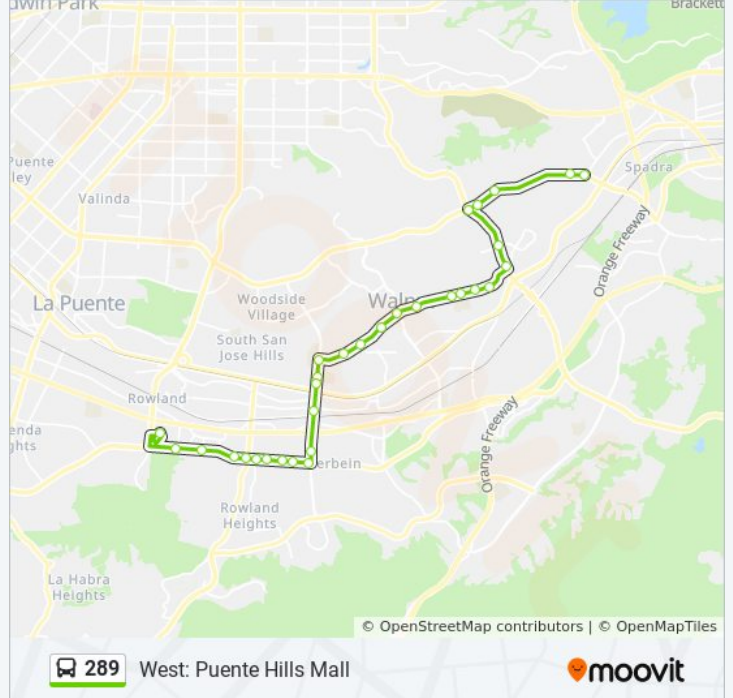

Grand Ave and LA Puente Rd

LA Puente Rd and Morningside Dr W

LA Puente Rd and Gartel Dr W

LA Puente Rd and Suzanne Rd W

LA Puente Rd and Pierre Rd W

LA Puente Rd and Citadel Dr W

LA Puente Rd and Lemon Ave W

Nogales St and Daisetta St E

### 289 bus Info

**Direction:** West: Puente Hills Mall

**Stops:** 30

**Trip Duration:** 47 min

**Line Summary:**

Colima Rd and Nogales St W

Colima Rd and Paso Real Ave E

Colima Rd and Greencastle Ave W

Colima Rd and Jellick Ave W

Colima Rd and Batson Ave E

Colima Rd and Fullerton Rd W

Colima Rd and Larkvane Rd E

Colima Rd and Walnut Hall Rd E

Colima Rd and Albatross Rd W

Puente Hills Mall N

289 bus time schedules and route maps are available in an offline PDF at [moovitapp.com](https://moovitapp.com). Use the [Moovit App](#) to see live bus times, train schedule or subway schedule, and step-by-step directions for all public transit in Los Angeles.