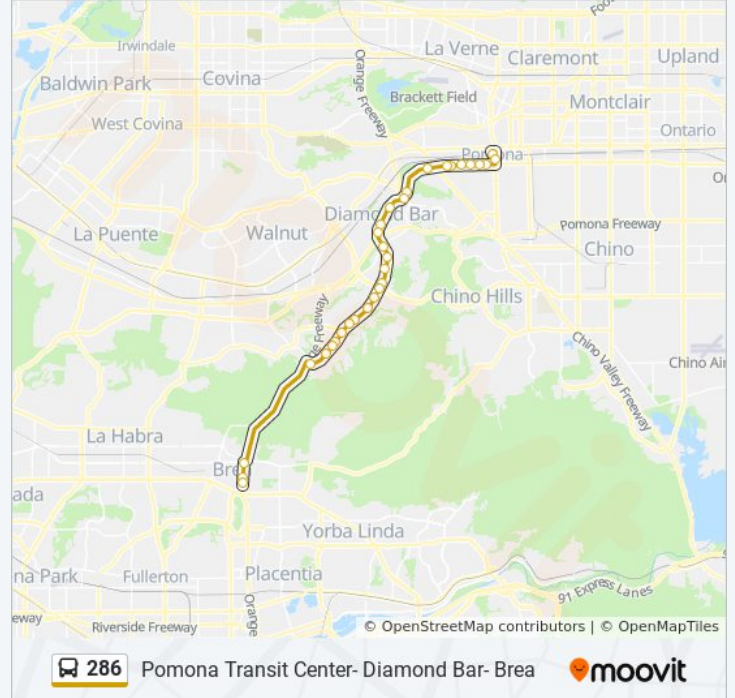

Diamond Bar Park & Ride W

Diamond Bar Blvd and Golden Springs Dr

Diamond Bar Blvd and Gold Rush Dr S

Diamond Bar Blvd and Tin Dr S

Diamond Bar Blvd and Clear Creek Cyn S

**286 bus Time Schedule**

South: Brea Mall Route Timetable:

**Direction:** South: Brea Mall

**Stops:** 31

**Trip Duration:** 49 min

**Line Summary:**

Diamond Bar Blvd and Grand Ave S

Diamond Bar Blvd and Quail Summit Dr S

Diamond Bar Blvd and Mountain Laurel Way

Diamond Bar Blvd and Kiowa Crest Dr S

Diamond Bar Blvd and Silver Hawk Dr S

Diamond Bar Blvd and Pathfinder Dr S

Diamond Bar Blvd and Shadow Canyon Dr S

Diamond Bar Blvd and Fountain Springs Rd

Diamond Bar Blvd and Cold Springs Ln S

Diamond Bar Blvd and Brea Canyon Rd S

State College Blvd and Lambert Rd S

State College Blvd and Birch St S

Brea Mall

286 bus time schedules and route maps are available in an offline PDF at [moovitapp.com](https://moovitapp.com). Use the [Moovit App](#) to see live bus times, train schedule or subway schedule, and step-by-step directions for all public transit in Los Angeles.