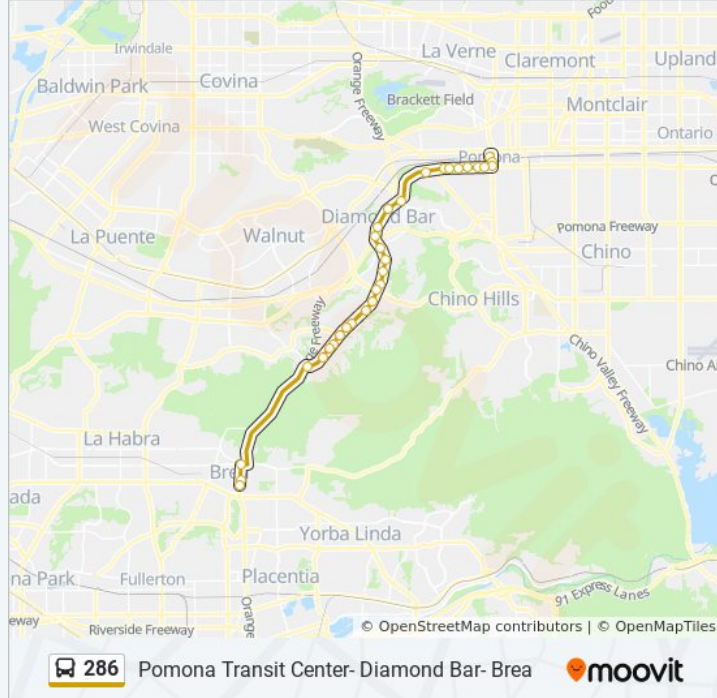

**286 bus Info**  
**Direction:** North: Pomona Transit Center  
**Stops:** 31  
**Trip Duration:** 47 min  
**Line Summary:**

Mission Blvd and Westmont Ave E

Mission Blvd and Curran Pl E

Mission Blvd and Dudley St E

Mission Blvd and Buena Vista Ave E

Mission Blvd and Hamilton Blvd E

Mission Blvd and Cypress St E

Mission Blvd and Park Ave E

Garey Ave and Mission Blvd N

Garey Ave and Third St N

Pomona Transit Center

**Direction: South: Brea Mall**

Mission Blvd and Dudley St W

Mission Blvd and Curran Pl W

Mission Blvd and Mission West Business P

Mission Blvd and Allegro Ln W

Diamond Bar Blvd and Temple Ave

Diamond Bar Blvd and Highland Valley Rd

Diamond Bar Blvd and Sunset Crossing Rd

**Direction:** South: Brea Mall

**Stops:** 31

**Trip Duration:** 49 min

**Line Summary:**

Diamond Bar Blvd and Grand Ave S

Diamond Bar Blvd and Quail Summit Dr S

Diamond Bar Blvd and Mountain Laurel Way

Diamond Bar Blvd and Kiowa Crest Dr S