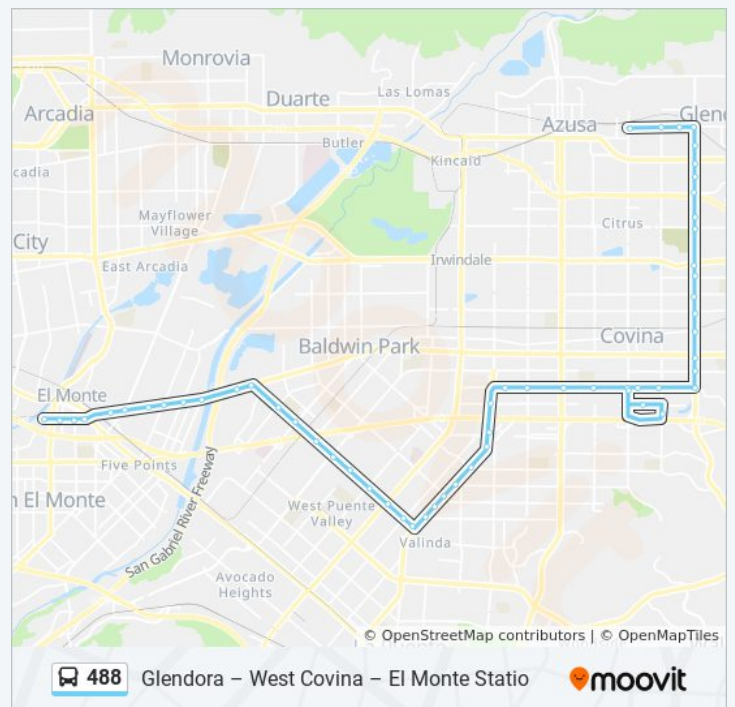

Grand Ave and Wingate St E

Grand Ave and Cypress St E

Grand Ave and Covina Blvd E

Grand Ave and Cienega Ave E

Grand Ave and Arrow Hwy E

Grand Avenue and Gladstone Street
(Northbound)

Grand Ave and Dawson Ave E

Citrus Ave and Route 66 W

Foothill Blvd and Citrus Ave N

Direction: West: El Monte Station

57 stops

[VIEW LINE SCHEDULE](#)

- Foothill Blvd and Citrus Ave N
- Foothill Boulevard and Barranca Avenue (Eastbound)
- Foothill Blvd and Valencia St E
- Foothill Blvd and Grand Ave E
- Grand Ave and ADA Ave W
- Grand Ave and Route 66 W
- Grand Ave and Mauna Loa Ave W
- Grand Ave and Base Line Rd W
- Grand Ave and Dawson Ave W
- Grand Avenue and Gladstone Street (Southbound)
- Grand Ave and Arrow Hwy W
- Grand Ave and Cienega Ave W
- Grand Ave and Covina Blvd W
- Grand Ave and Cypress St W
- Grand Ave and San Bernardino Rd W
- Grand Ave and Badillo St W
- Grand Ave and Puente St W
- Grand Ave and Rowland St W
- Rowland St and Barranca Ave N
- Rowland St and Second Ave N
- Citrus Ave and Rowland St S
- Eastland Center
- Barranca Ave and N Garvey Ave S
- Rowland St and Citrus Ave W
- Rowland St and Hollenbeck Ave W
- Rowland Ave and Azusa Ave S
- Rowland Ave and Lark Ellen Ave S

488 bus Time Schedule

West: El Monte Station Route Timetable:

Sunday	6:50 AM - 9:50 PM
Monday	4:10 AM - 8:30 PM
Tuesday	4:10 AM - 8:30 PM
Wednesday	4:10 AM - 8:30 PM
Thursday	4:10 AM - 8:30 PM
Friday	4:10 AM - 8:30 PM
Saturday	6:50 AM - 9:50 PM

488 bus Info

Direction: West: El Monte Station

Stops: 57

Trip Duration: 89 min

Line Summary:

Rowland Ave and Osborn Ave S

Vincent Ave and Workman Ave S

Vincent Ave and Plaza Dr S