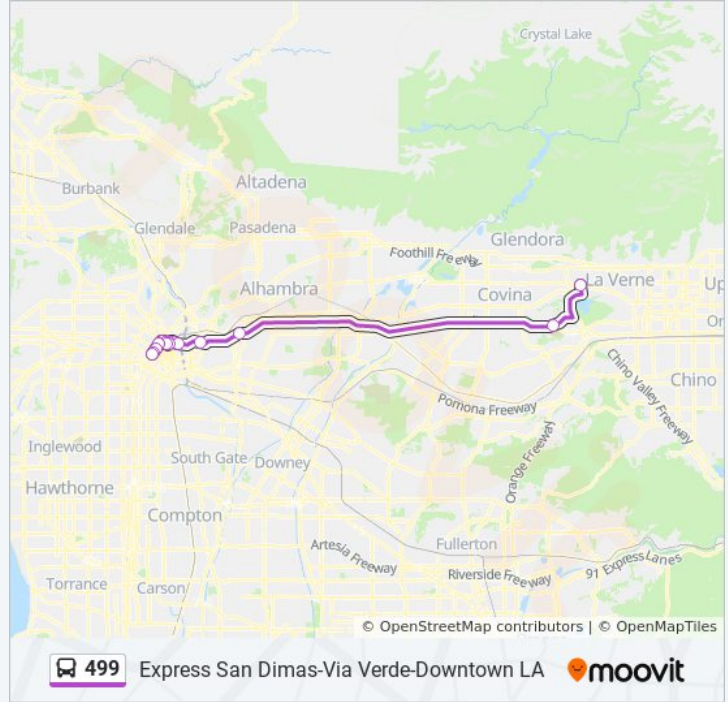

Arcadia St and Los Angeles St W

Spring and Temple W

Spring St and 1st St W

1st St and Broadway W

1st St and Hill St W

Hope St & 1st St (Southbound)

Flower St. and 3rd St.

Flower St and 4th St S

6th St and Hope St W

Hope St and 8th St W

Hope St and 9th St W

Saturday

Not Operational

### 499 bus Info

**Direction:** West: Downtown Los Angeles

**Stops:** 15

**Trip Duration:** 50 min

**Line Summary:**

499 bus time schedules and route maps are available in an offline PDF at [moovitapp.com](https://moovitapp.com). Use the [Moovit App](#) to see live bus times, train schedule or subway schedule, and step-by-step directions for all public transit in Los Angeles.