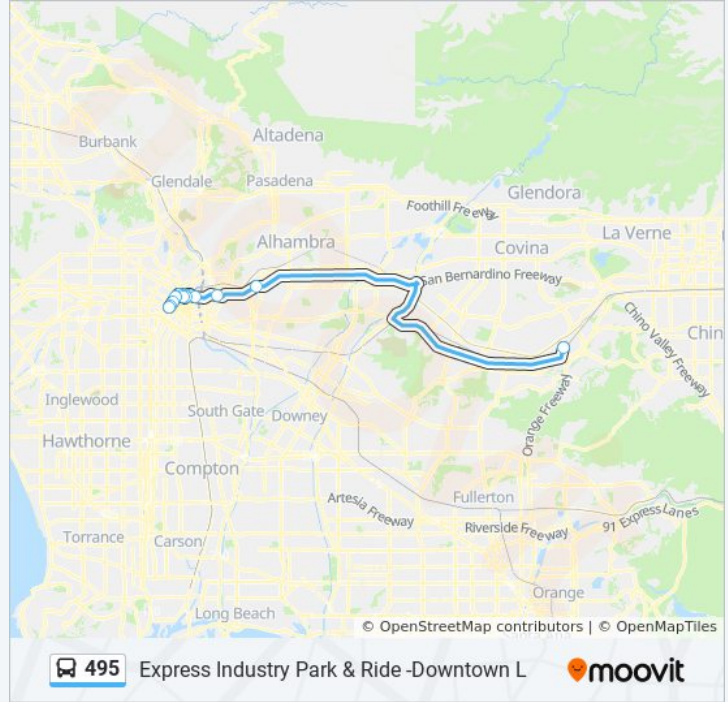

Arcadia St and Los Angeles St W

Spring and Temple W

Spring St and 1st St W

1st St and Broadway W

1st St and Hill St W

Hope St & 1st St (Southbound)

Flower St. and 3rd St.

Flower St and 4th St S

6th St and Hope St W

Hope St and 8th St W

Hope St and 9th St W

Saturday

Not Operational

495 bus Info

Direction: West: Downtown Los Angeles

Stops: 15

Trip Duration: 57 min

Line Summary:

495 bus time schedules and route maps are available in an offline PDF at moovitapp.com. Use the [Moovit App](#) to see live bus times, train schedule or subway schedule, and step-by-step directions for all public transit in Los Angeles.

[About Moovit](#) · [MaaS Solutions](#) · [Supported Countries](#) · [Mooviter Community](#)

© 2024 Moovit - All Rights Reserved

Check Live Arrival Times