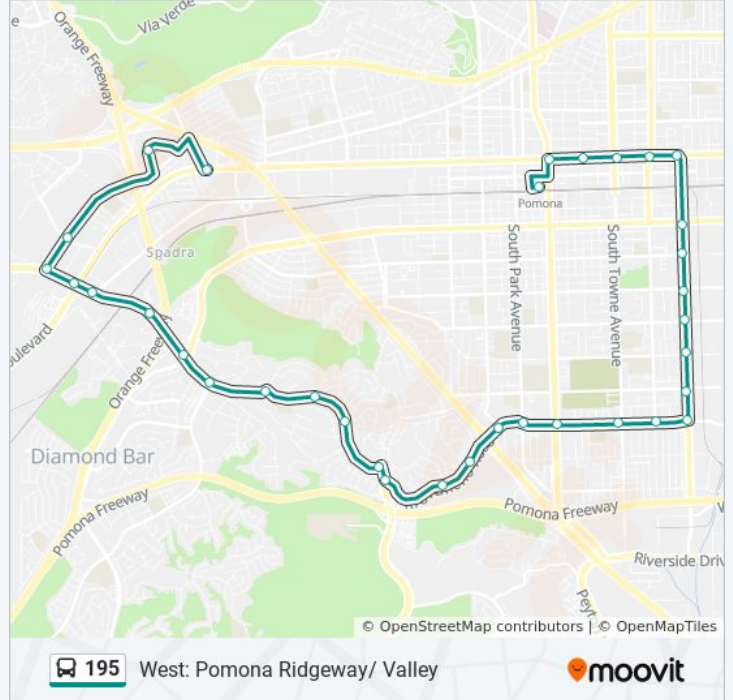

Direction: East: Pomona Transit Center

33 stops

[VIEW LINE SCHEDULE](#)

- Temple Ave and S Campus Dr
- Temple Ave and Valley Blvd
- Temple Ave and Pomona Blvd E
- Temple Ave and Foley Way E
- Temple Ave and Diamond Bar Blvd E
- Avenida Rancheros and Golden Springs Dr
- Avenida Rancheros and Santa Clara Dr N
- Santa Clara Dr and Village Loop Rd N
- Village Loop Rd and Old Wood Rd N
- Village Loop Rd and Phillips Ranch Rd N
- Rio Rancho Rd and Phillips Ranch Rd E
- Rio Rancho Rd and Town and Country Rd E
- Pomona Ranch Plaza
- Rio Rancho Rd and Auto Center Dr E
- Rio Rancho Rd and Park Ave E
- Garey Ave and Rio Rancho Rd S
- Garey Ave and Olive St S
- County Rd and Garey Ave S
- Towne Ave and Olive St E
- Philadelphia St and San Antonio Ave E
- Reservoir St and Philadelphia St E
- Reservoir St and Lexington Ave E

195 bus Info

Direction: East: Pomona Transit Center

Stops: 33

Trip Duration: 36 min

Line Summary:

 [195 bus Line Map](#)

Reservoir St and Franklin Ave E

Reservoir St and Phillips Blvd E

Village Loop Rd and Phillips Ranch Rd W

Village Loop Rd and Old Wood Rd

Santa Clara Dr and Village Loop Rd S

Avenida Rancheros and Los Felis Dr S

Temple Ave and Rancho Navato Dr E

Temple Ave and Mission Blvd W

Temple Ave and Foley Way W

Temple Ave and Pomona Blvd

Temple Ave and Valley Blvd

S Campus Dr and Temple Ave W

195 bus time schedules and route maps are available in an offline PDF at moovitapp.com. Use the [Moovit App](#) to see live bus times, train schedule or subway schedule, and step-by-step directions for all public transit in Los Angeles.