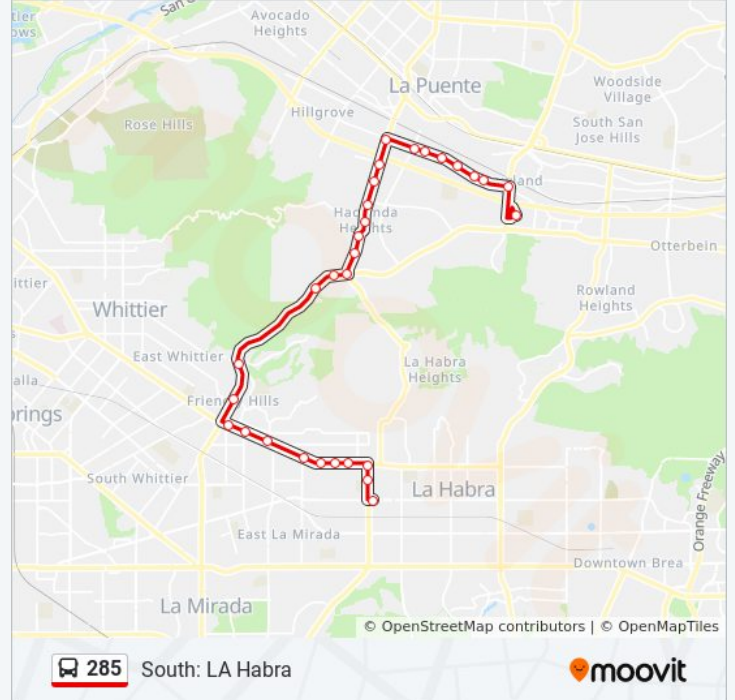

285 bus Info

Direction: North: Puente Hills Mall

Stops: 31

Trip Duration: 44 min

Line Summary:

Gale Ave and Hacienda Blvd N
 Gale Ave and Stimson Ave N
 Gale Ave and Hinnen Ave N
 Gale Ave and Fieldgate Ave N
 Gale Ave and Bixby Dr N
 Gale Ave and John Reed Ct N
 Gale Ave and Green Dr N
 Gale Ave and Azusa Ave N
 Puente Hills Mall N

Direction: South: LA Habra

30 stops

[VIEW LINE SCHEDULE](#)

Puente Hills Mall N
 Gale Ave and Azusa Ave S
 Gale Ave and Green Dr S
 Gale Ave and John Reed Ct S
 Gale Ave and Bixby Dr S
 Gale Ave and Fieldgate Ave S
 Gale Ave and Hinnen Ave S
 Gale Ave and Stimson Ave S
 Hacienda Blvd and Gale Ave S
 Hacienda Blvd and Three Palms St S
 Hacienda Blvd and Lujon St. S
 Hacienda Blvd and Newton St S
 Hacienda Blvd and Tetley St S
 Hacienda Blvd and LA Subida Dr S
 Hacienda Blvd and Los Altos Dr S
 Colima Rd and Hacienda Blvd S
 Colima Rd and Avalo Dr S
 Colima Rd and Camino Del Sur S

285 bus Time Schedule

South: LA Habra Route Timetable:

Sunday	7:16 AM - 8:18 PM
Monday	5:35 AM - 8:35 PM
Tuesday	5:35 AM - 8:35 PM
Wednesday	5:35 AM - 8:35 PM
Thursday	5:35 AM - 8:35 PM
Friday	5:35 AM - 8:35 PM
Saturday	7:16 AM - 8:18 PM

285 bus Info

Direction: South: LA Habra

Stops: 30

Trip Duration: 43 min

Line Summary:

Colima Rd and Mar Vista Dr S
Colima Rd and Carretera Dr S
Whittier Blvd and Cole Dr S
Whittier Blvd and Scott Ave S
Whittier Blvd and Santa Gertrudes Ave S
Whittier Blvd and 1st Ave S
Whittier Blvd and Jordan Rd S
Whittier Blvd and Valley Home Ave S
Whittier Blvd and Rigsby St S
Beach Blvd and Whittier Blvd S
Beach Blvd and Gregory Ln S
LA Habra Blvd and Beach Blvd S