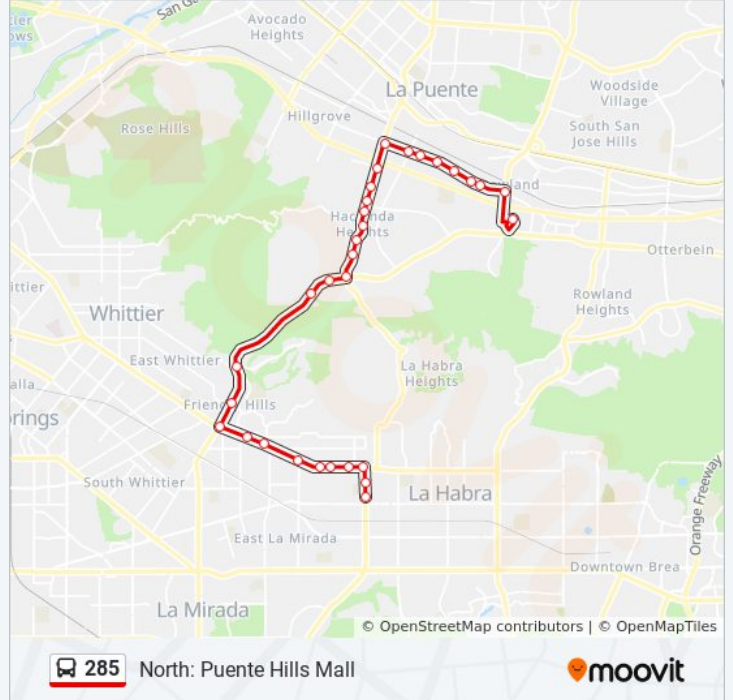

285 bus Info

Direction: North: Puente Hills Mall

Stops: 31

Trip Duration: 44 min

Line Summary:

Gale Ave and Hacienda Blvd N
 Gale Ave and Stimson Ave N
 Gale Ave and Hinnen Ave N
 Gale Ave and Fieldgate Ave N
 Gale Ave and Bixby Dr N
 Gale Ave and John Reed Ct N
 Gale Ave and Green Dr N
 Gale Ave and Azusa Ave N
 Puente Hills Mall N

Direction: South: LA Habra

30 stops

[VIEW LINE SCHEDULE](#)

Puente Hills Mall N
 Gale Ave and Azusa Ave S
 Gale Ave and Green Dr S
 Gale Ave and John Reed Ct S
 Gale Ave and Bixby Dr S
 Gale Ave and Fieldgate Ave S
 Gale Ave and Hinnen Ave S
 Gale Ave and Stimson Ave S
 Hacienda Blvd and Gale Ave S
 Hacienda Blvd and Three Palms St S
 Hacienda Blvd and Lujon St. S
 Hacienda Blvd and Newton St S
 Hacienda Blvd and Tetley St S
 Hacienda Blvd and LA Subida Dr S
 Hacienda Blvd and Los Altos Dr S
 Colima Rd and Hacienda Blvd S
 Colima Rd and Avalo Dr S
 Colima Rd and Camino Del Sur S

285 bus Info

Direction: South: LA Habra

Stops: 30

Trip Duration: 43 min

Line Summary:

Colima Rd and Mar Vista Dr S
Colima Rd and Carretera Dr S
Whittier Blvd and Cole Dr S
Whittier Blvd and Scott Ave S
Whittier Blvd and Santa Gertrudes Ave S
Whittier Blvd and 1st Ave S
Whittier Blvd and Jordan Rd S
Whittier Blvd and Valley Home Ave S
Whittier Blvd and Rigsby St S
Beach Blvd and Whittier Blvd S
Beach Blvd and Gregory Ln S
LA Habra Blvd and Beach Blvd S