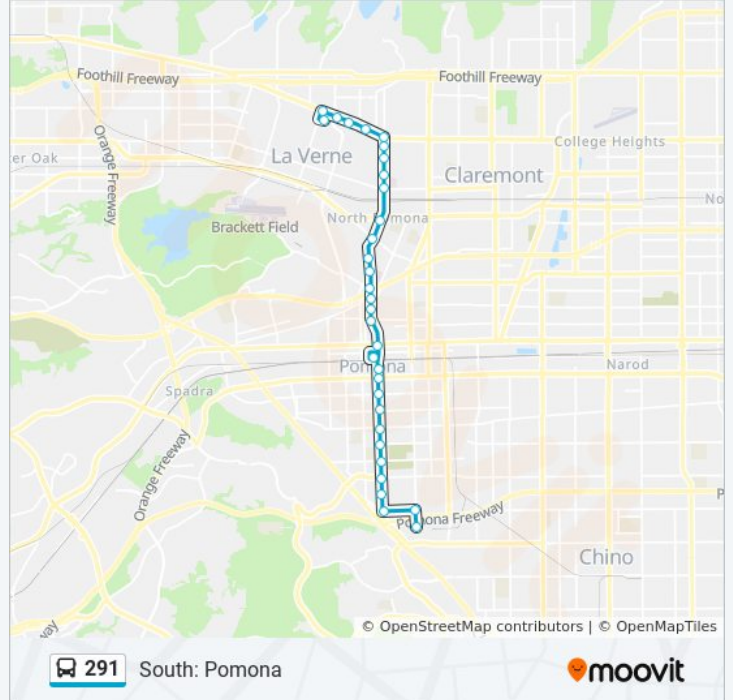

Garey Ave and Holt Ave S

Pomona Transit Center

Garey Ave and Third St S

Garey Ave and Mission Blvd S

Garey Ave and Ninth St S

Garey Ave and Grand Ave S

Garey Ave and Phillips Blvd S

Garey Ave and Franklin Ave S

Garey Ave and Lexington Ave S

Rio Rancho Rd and Garey Ave W

Rio Rancho Rd and Park Ave W

Rio Rancho Rd and Rancho Valley Dr W

Rio Rancho Rd and Lone Ridge Rd W

291 bus time schedules and route maps are available in an offline PDF at moovitapp.com. Use the [Moovit App](#) to see live bus times, train schedule or subway schedule, and step-by-step directions for all public transit in Los Angeles.

[About Moovit](#) · [MaaS Solutions](#) · [Supported Countries](#) · [Mooviter Community](#)

© 2024 Moovit - All Rights Reserved

Check Live Arrival Times