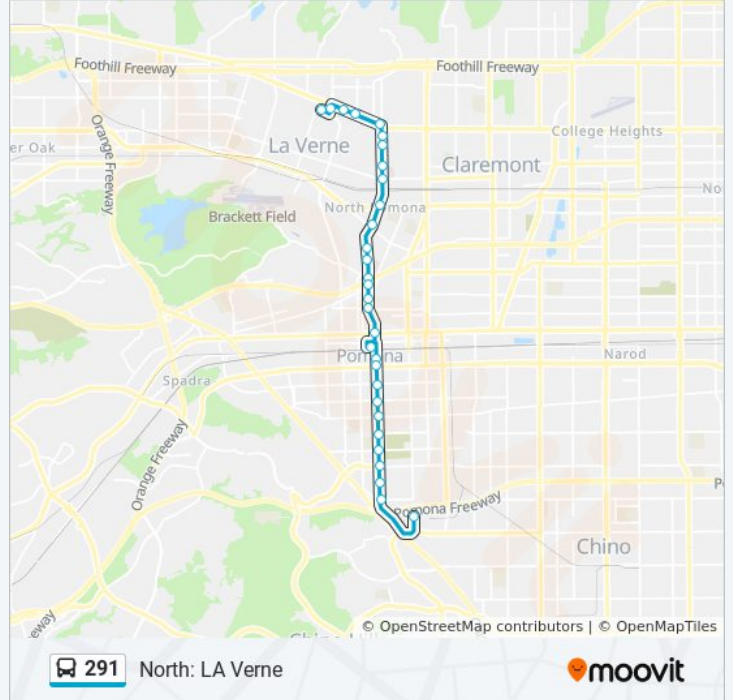

Direction: North: LA Verne

30 stops

[VIEW LINE SCHEDULE](#)

- Pomona Ranch Plaza
- Rio Rancho Rd and Auto Center Dr E
- Rio Rancho Rd and Park Ave E
- Garey Ave and Philadelphia St N
- Garey Ave and Lexington Ave N
- Garey Ave and Franklin Ave N
- Garey Ave and Phillips Blvd N
- Garey Ave and Grand Ave N
- Garey Ave and Ninth St N
- Garey Ave and Mission Blvd N
- Garey Ave and Third St N
- Pomona Transit Center
- Garey Ave and Holt Ave N
- Garey Ave and Alvarado St N
- Garey Ave and Jefferson Ave N
- Garey Ave and Orange Grove Ave N
- Garey Ave and Mckinley Ave N
- Garey Ave and Willow St N
- Garey Ave and Aliso St N
- Garey Ave and LA Verne Ave N
- Garey Ave and Arrow Hwy N
- Garey Ave and Bonita Ave N

291 bus Info

Direction: North: LA Verne

Stops: 30

Trip Duration: 44 min

Line Summary:

Garey Ave and Harrison Ave N

Garey Ave and Grove St N

Garey Ave and Drake St N

Foothill Blvd and Garey Ave W

Foothill Blvd and Bradford St. W

Foothill Blvd and Towne Center Dr W

White Ave and Foothill Blvd N

Durward Wy and D St

Direction: South: Pomona Ranch Plaza

31 stops

[VIEW LINE SCHEDULE](#)

Durward Wy and D St

Foothill Blvd and D St E

Foothill Blvd and White Ave E

Foothill Blvd and Towne Center Dr E

Foothill Blvd and Falcon St E

Garey Ave and Foothill Blvd S

Garey Ave and Drake St S

Garey Ave and Grove St S