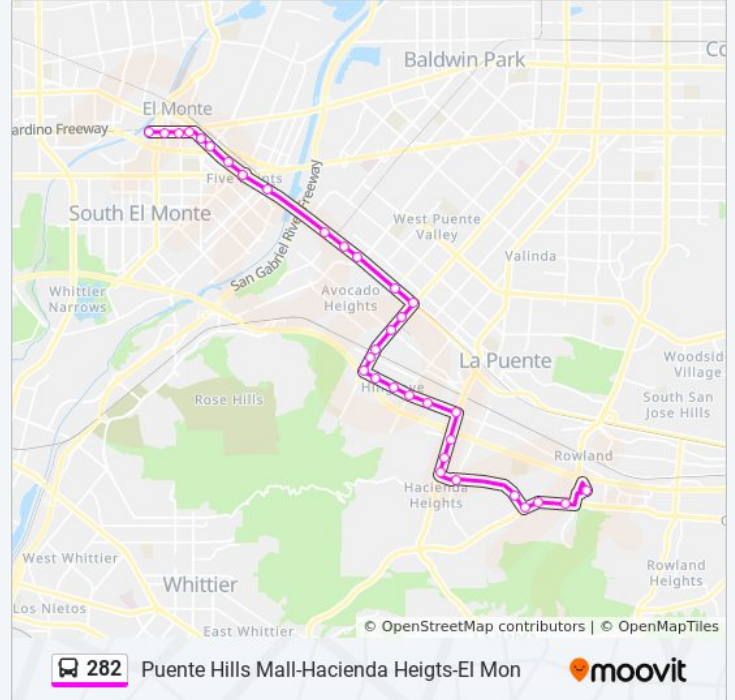

Colima Rd and Manor Gate Rd N

Colima Rd and Countrywood Ave E

Colima Rd and Halliburton Rd W

Halliburton Rd and Ember Glen Rd W

Halliburton Rd and Stimson Ave W

Hacienda Blvd and Halliburton Rd N

Hacienda Blvd and Lujon St N

282 bus Info

Direction: West: El Monte Station

Stops: 33

Trip Duration: 41 min

Line Summary:

Seventh Ave and Salt Lake Ave N

Seventh Ave and Don Julian Rd N

Seventh Ave and Proctor Ave N

Valley Blvd and Sunset Ave W

Valley Blvd and Orange Ave

Valley Blvd and Workman Mill Rd W

Valley Blvd and Vineland Ave

Valley Blvd and Covina Blvd

Valley Blvd and Durfee Ave

Valley Blvd and Garvey Ave W

Valley Blvd and LA Madera Ave W

Valley Blvd & Peck Rd

Valley Blvd and Johnson Ave W

Ramona Blvd and Main St W

Ramona / Tyler

Ramona / Lexington

El Monte Station

282 bus time schedules and route maps are available in an offline PDF at moovitapp.com. Use the [Moovit App](#) to see live bus times, train schedule or subway schedule, and step-by-step directions for all public transit in Los Angeles.