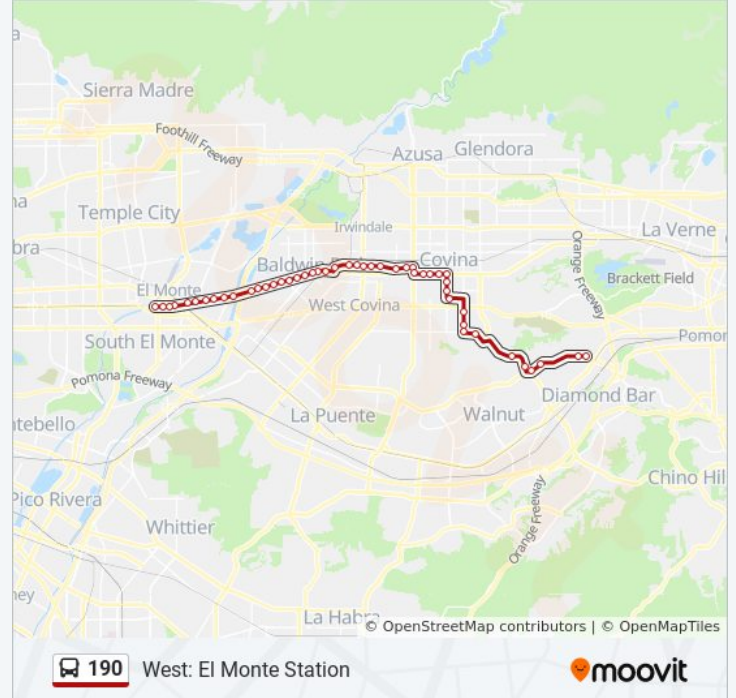

Badillo St and Citrus Ave

Badillo St and Fourth Ave

Badillo St and Hollenbeck Ave

Badillo St and Armel Dr

Azusa Ave and Badillo St

San Bernardino Rd and Azusa Ave

San Bernardino Rd and Rimsdale Ave

San Bernardino Rd and Lark Ellen Ave

San Bernardino Rd and Vincent Ave

San Bernardino Rd and Woodgrove Ave

San Bernardino Rd and Irwindale Ave

San Bernardino Rd and Foxdale Ave

San Bernardino Rd and Orange Ave

Puente Ave and Ramona Blvd

Badillo St and Virginia Ave

Ramona Blvd and Bogart Ave

Ramona Blvd and Maine Ave

Ramona Blvd and Baldwin Park Blvd

Ramona Blvd and Stewart Ave

Ramona Blvd and Merced Ave

Ramona Blvd & Monterey Ave (WB)

Ramona Blvd and Harlan Ave

Ramona Blvd and Earl Ave

Ramona Ave & Francisquito Ave (WB)

Ramona Blvd and Durbin St

Ramona Blvd and Gilman Rd

Ramona Blvd and Maxson Rd

Ramona Blvd and Cogswell Rd W

Ramona Blvd and LA Madera Ave W

Ramona Blvd and Peck Rd W

Ramona Blvd and Orchard St

Ramona Blvd and Main St W

Ramona / Tyler