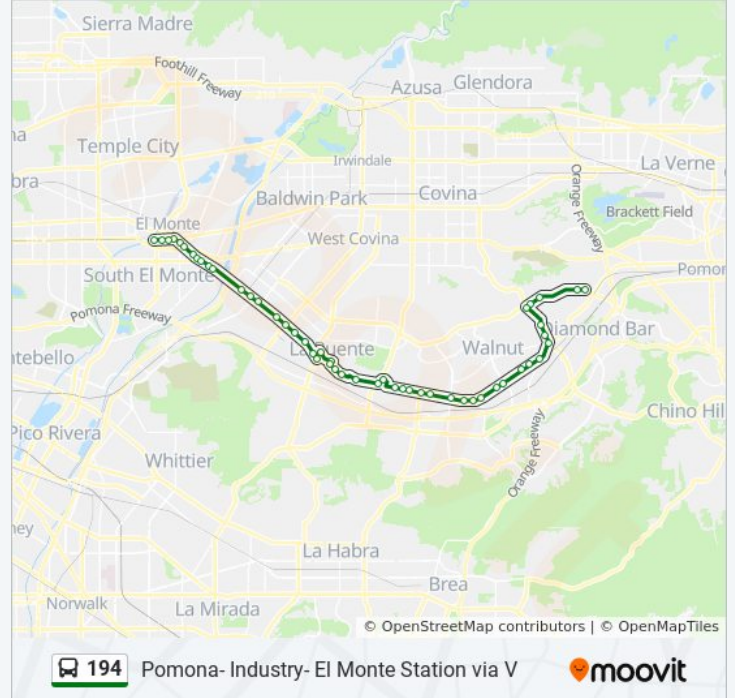

Valley Blvd and Sunset Ave W

Valley Blvd and Orange Ave

Valley Blvd and Workman Mill Rd W

Valley Blvd and Vineland Ave

Valley Blvd and Covina Blvd

Valley Blvd and Durfee Ave

Valley Blvd and Maxson Rd

Valley Blvd and Garvey Ave W

Valley Boulevard & Mt. View Road

Valley Blvd and LA Madera Ave W

Valley Blvd & Peck Rd

Valley Blvd and Johnson Ave W

Ramona Blvd and Main St W

Ramona / Tyler

Ramona / Lexington

El Monte Station