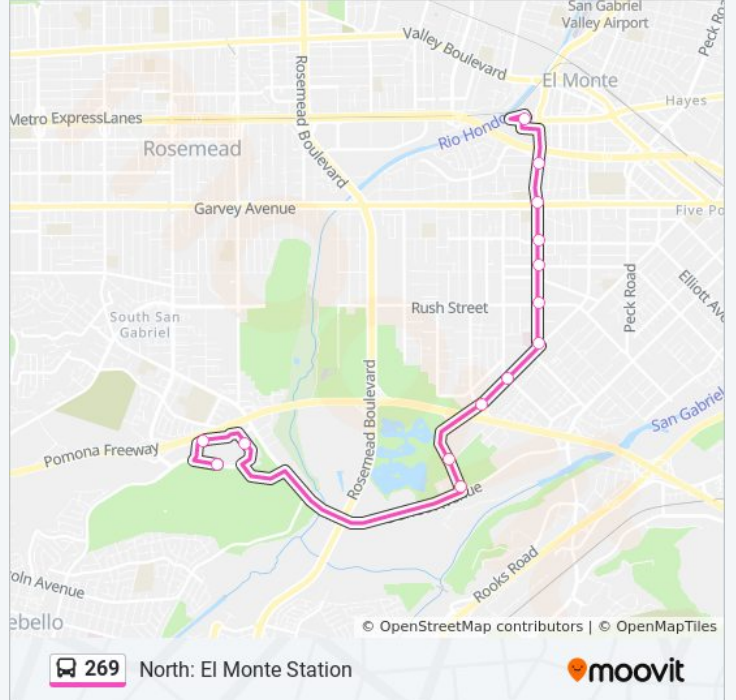

## Direction: North: El Monte Station

14 stops

[VIEW LINE SCHEDULE](#)

Montebello Blvd and Plaza Dr N  
The Shops at Montebello - Jcpenney  
Montebello Blvd and the Shops at Montebe  
Santa Anita Ave and Durfee Ave N  
Santa Anita Ave and Lexington Gallatin R  
Santa Anita Ave and Fawcett Ave N  
Santa Anita Ave and Central Ave N  
Santa Anita Ave and Tyler Ave N  
Santa Anita Ave and Rush St N  
Santa Anita Ave and Klingerman St N  
Santa Anita Ave and Elliot Ave N  
Santa Anita Ave and Garvey Ave W  
Santa Anita Ave and Mildred St W  
El Monte Station

## 269 bus Info

**Direction:** North: El Monte Station

**Stops:** 14

**Trip Duration:** 24 min

**Line Summary:**

**Direction: South: Shops at Montebello**

12 stops

[VIEW LINE SCHEDULE](#)

**269 bus Time Schedule**

South: Shops at Montebello Route Timetable:

Sunday	7:00 AM - 8:00 PM
Monday	6:00 AM - 9:30 PM
Tuesday	6:00 AM - 9:30 PM
Wednesday	6:00 AM - 9:30 PM
Thursday	6:00 AM - 9:30 PM
Friday	6:00 AM - 9:30 PM
Saturday	7:00 AM - 8:00 PM

**269 bus Info**

**Direction:** South: Shops at Montebello

**Stops:** 12

**Trip Duration:** 25 min

**Line Summary:**

269 bus time schedules and route maps are available in an offline PDF at [moovitapp.com](https://moovitapp.com). Use the [Moovit App](#) to see live bus times, train schedule or subway schedule, and step-by-step directions for all public transit in Los Angeles.