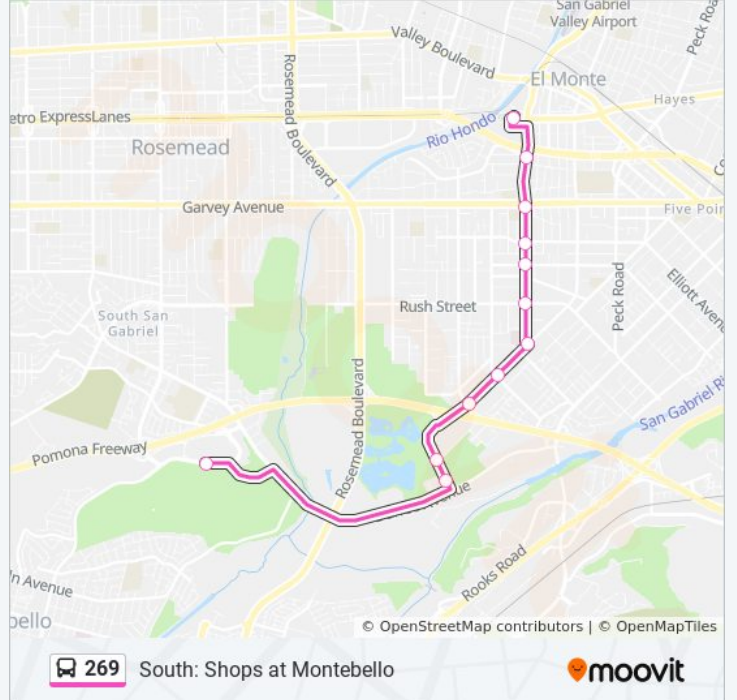

## 269 bus Info

**Direction:** North: El Monte Station

**Stops:** 14

**Trip Duration:** 24 min

**Line Summary:**

**Direction: South: Shops at Montebello**

12 stops

[VIEW LINE SCHEDULE](#)

- El Monte Station
- Santa Anita Ave and Asher St E
- Santa Anita Ave and Garvey Ave S
- Santa Anita Ave and Fern St S
- Santa Anita Ave and Klingerman St S
- Santa Anita Ave and Rush St S
- Santa Anita Ave and Tyler Ave S
- Santa Anita Ave and Central Ave S
- Santa Anita Ave and Merced Ave
- Santa Anita Ave and Lexington Gallatin D
- Santa Anita Ave and Durfee Ave S
- Montebello Blvd and Plaza Dr N

**269 bus Time Schedule**

South: Shops at Montebello Route Timetable:

Sunday	7:00 AM - 8:00 PM
Monday	6:00 AM - 9:30 PM
Tuesday	6:00 AM - 9:30 PM
Wednesday	6:00 AM - 9:30 PM
Thursday	6:00 AM - 9:30 PM
Friday	6:00 AM - 9:30 PM
Saturday	7:00 AM - 8:00 PM

**269 bus Info**

**Direction:** South: Shops at Montebello

**Stops:** 12

**Trip Duration:** 25 min

**Line Summary:**

269 bus time schedules and route maps are available in an offline PDF at [moovitapp.com](https://moovitapp.com). Use the [Moovit App](#) to see live bus times, train schedule or subway schedule, and step-by-step directions for all public transit in Los Angeles.