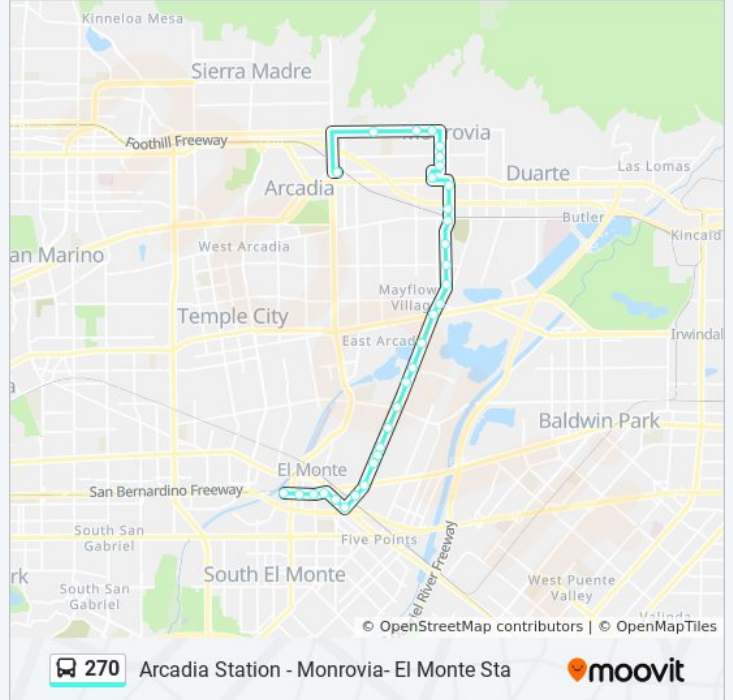

Peck Rd and Hemlock St

Peck Rd and Lower Azusa Rd

Peck Rd and Emery St

Peck Rd and Lambert Ave

Peck Rd and Basye St

Peck Rd and Bryant Rd

Peck Rd and Ramona Blvd

Peck Rd and Stewart St

Valley Blvd & Peck Rd

Valley Blvd and Johnson Ave W

Ramona Blvd and Main St W

Ramona / Tyler

Ramona / Lexington

El Monte Station

270 bus time schedules and route maps are available in an offline PDF at moovitapp.com. Use the [Moovit App](#) to see live bus times, train schedule or subway schedule, and step-by-step directions for all public transit in Los Angeles.

[About Moovit](#) • [MaaS Solutions](#) • [Supported Countries](#) • [Mooviter Community](#)

© 2024 Moovit - All Rights Reserved

Check Live Arrival Times