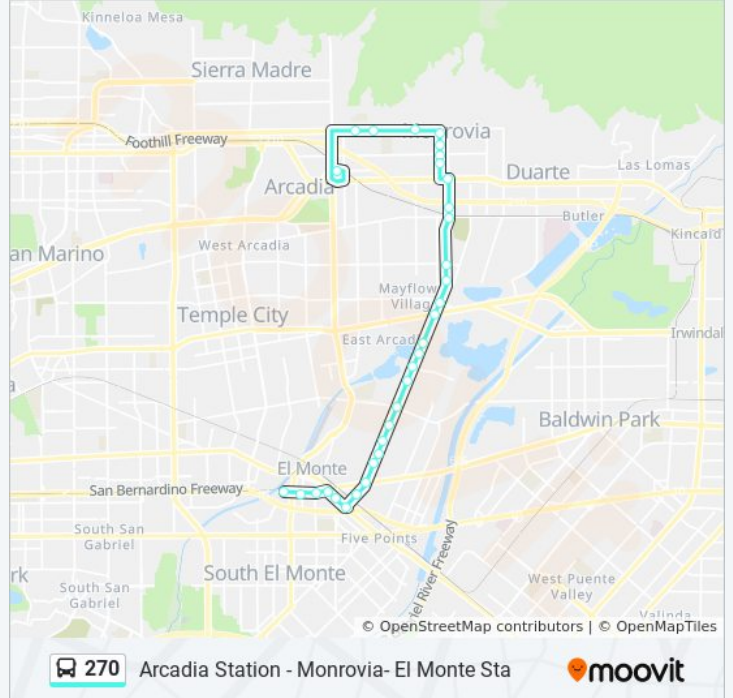

**270 bus Info**  
**Direction:** North: Arcadia Station  
**Stops:** 31  
**Trip Duration:** 50 min  
**Line Summary:**

Myrtle Ave and Pomona Ave N

Huntington Dr and Myrtle Ave

Primrose Ave and Walnut Ave

Primrose Ave and Colorado Blvd

Primrose Ave and Lime Ave

Primrose Ave and Linwood Ave N

Foothill Blvd and Mayflower Ave N

Foothill Blvd and Fifth Ave N

Foothill Blvd and Second Ave W

Arcadia Gold Line Station

**Direction: South: El Monte Station**

32 stops

[VIEW LINE SCHEDULE](#)

Arcadia Gold Line Station

Foothill Blvd and Fifth Ave S

Foothill Blvd and Mayflower Ave S

Foothill Blvd and Magnolia Ave S

Primrose Ave and Lime Ave

**Stops:** 32

**Trip Duration:** 48 min

**Line Summary:**

Peck Rd and Hemlock St

Peck Rd and Lower Azusa Rd

Peck Rd and Emery St

Peck Rd and Lambert Ave

Peck Rd and Basye St