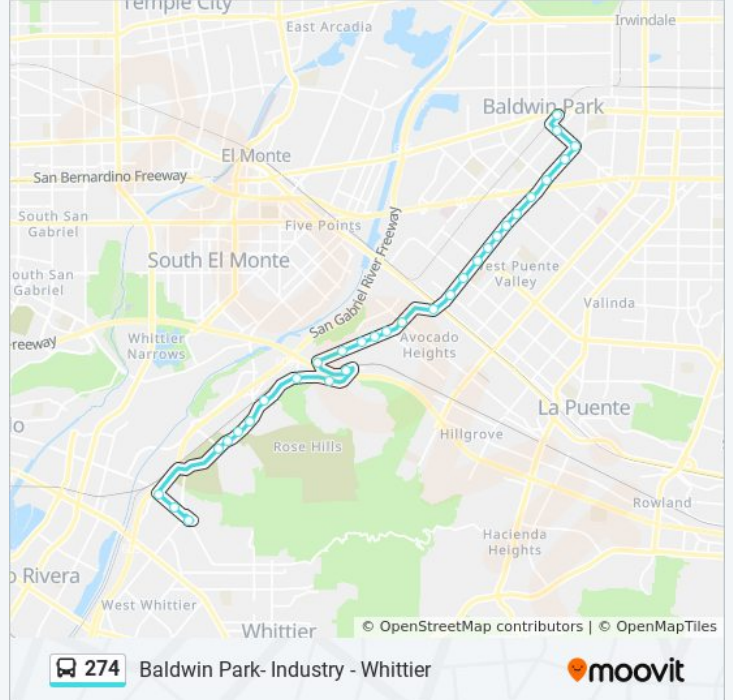

Workman Mill Rd & Lomas Ave S

Workman Mill Ave and Oakman Dr S

Workman Mill Rd and Bark Dr S

Workman Mill Rd and Coleford Ave S

Crossroads Pkwy N and Workman Mill Rd S

Crossroads Pkwy N and Crossroads Pkwy S

Crossroads Pkwy and Crossroads Retail Co

Workman Mill Rd and Crossroads Pkwy S

Workman Mill Rd. and Fedex S

Workman Mill / College

Workman Mill Rd and Shallowbrook Rd S

Workman Mill Rd. and Mission Mill Rd. S

Workman Mill Road and Rose Hills Road- S/W
Corner

Beverly Blvd and Pioneer Blvd S

Beverly Blvd and Carley Ave S

Beverly Dr and Workman Mill Rd N

274 bus time schedules and route maps are available in an offline PDF at moovitapp.com. Use the [Moovit App](#) to see live bus times, train schedule or subway schedule, and step-by-step directions for all public transit in Los Angeles.

[About Moovit](#) • [MaaS Solutions](#) • [Supported Countries](#) • [Mooviter Community](#)

© 2024 Moovit - All Rights Reserved

Check Live Arrival Times