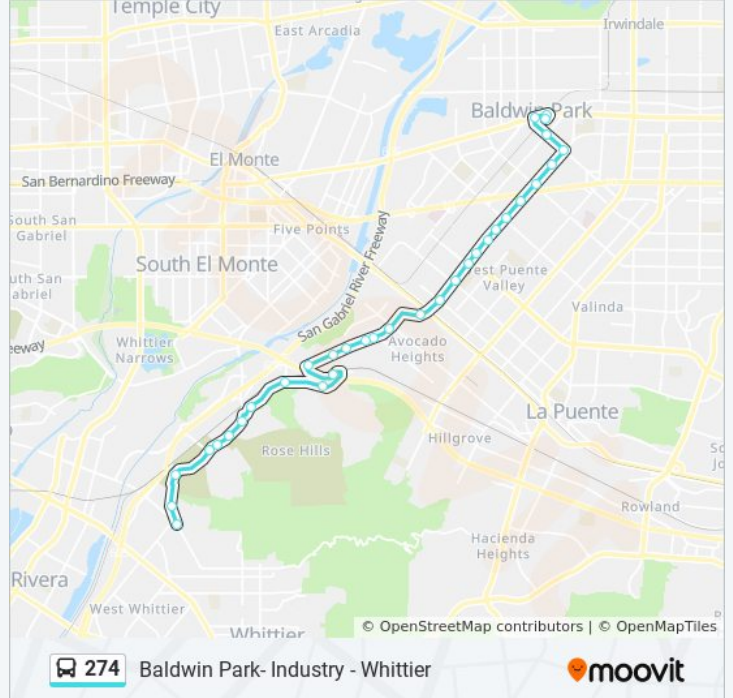

274 bus Info

Direction: North: West Covina

Stops: 34

Trip Duration: 34 min

Line Summary:

Puente Ave and Cagliero St N
 Puente Ave and Barrydale St N
 Puente Ave & Francisquito Ave (NE)
 Puente Ave and South Garvey Ave N
 Puente Ave and North Garvey Ave N
 Puente Ave and Dutch St N
 Pacific Ave and Puente Ave E
 Pacific Ave and Garvey Ave E
 West Covina Pkwy and Toluca Ave E
 West Covina Pkwy and Service Ave E
 West Covina Pkwy and Fashion Plaza Way E
 West Covina Pkwy and California Ave E

Direction: South: Whittier

33 stops

[VIEW LINE SCHEDULE](#)

West Covina Pkwy and California Ave W
 West Covina Pkwy and Fashion Plaza Way S
 West Covina Pkwy and Toluca Ave W
 Pacific Ave and Pacific Ln W
 Puente Ave and Pacific Ave S
 Puente Ave and Channing St S
 Puente Ave & Merced Ave (SW)
 Puente Ave & Dalewood St (SW)
 Puente Ave & Francisquito Ave (SW)
 Puente Ave and Barrydale St S
 Puente Ave and Cagliero St S
 Puente Ave and Sauder St S
 Puente Ave and Amar Rd S
 Puente Ave and Temple Ave S
 Puente Ave and Nelson Ave S
 Puente Ave and Valley Blvd S
 Workman Mill Rd and Don Julian Rd S

274 bus Info

Direction: South: Whittier

Stops: 33

Trip Duration: 39 min

Line Summary:

Workman Mill Rd & Lomas Ave S

Workman Mill Ave and Oakman Dr S

Workman Mill Rd and Bark Dr S