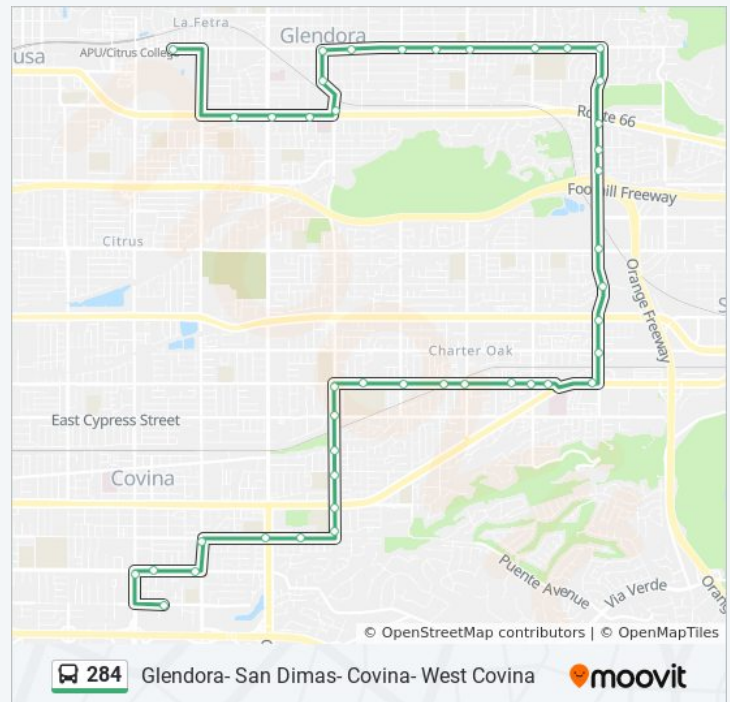

Lone Hill Ave and Las Colinas S

Lone Hill Ave and Arrow Hwy S

Lone Hill Ave and Cienega Ave S

Covina Blvd and Lone Hill Ave

Covina Blvd and Kimberly Ave

Covina Blvd and Valley Center Ave S

Covina Blvd and 1635 Covina Blvd. S

Covina Blvd and Sunflower Ave S

Covina Blvd and Lyman Ave S

Covina Blvd and Bonnie Cove Ave S

Covina Blvd and Mangrove Ave S

Glendora Ave and Covina Blvd S

Glendora Ave and Cypress St S

Glendora Ave and Wingate St S

Glendora Ave and Ruddock St S

Glendora Ave and Badillo St S

Glendora Ave and Dexter St S (Royal Oak Middle School)

Puente St and Farber Ave S

284 bus Info

Direction: South: West Covina

Stops: 43

Trip Duration: 44 min

Line Summary:

Glendora- San Dimas- Covina- West Covina

Puente St and Grand Ave S

Barranca Ave and Puente St S

Rowland St and Barranca Ave N

Rowland St and Second Ave N

Citrus Ave and Rowland St S

Eastland Center