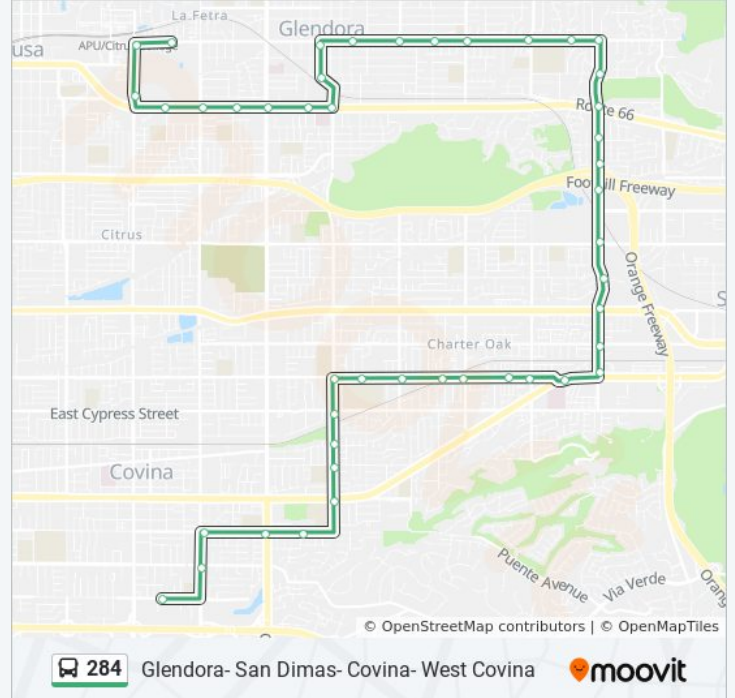

284 bus Info
Direction: North: Glendora Citrus College
Stops: 45
Trip Duration: 45 min
Line Summary:

Lone Hill Ave and Gladstone St N

Lone Hill Park and Ride W

Lone Hill Ave and Petunia St W

Lone Hill Ave and Kenoma St W

Foothill Boulevard and Elwood Avenue

Foothill Blvd and Live Oak Ave N

Foothill Boulevard and Minnesota Avenue

Glendora Library (Southbound)

Glendora Ave and ADA Ave S

Route 66 and Glendora Ave W

Route 66 and Vermont Ave W

Route 66 and Grand Ave W

Route 66 and Forestdale Ave W

Route 66 and Barranca Avenue (Westbound)

Route 66 and Calera Ave W

Citrus Ave and Route 66 W

Foothill Blvd and Citrus Ave N

Citrus College North (Foothill Blvd and

Direction: South: West Covina

43 stops

[VIEW LINE SCHEDULE](#)

Citrus College North (Foothill Blvd and

Route 66 and Vecino Dr E

Route 66 and Grand Avenue

Route 66 and Vermont Ave E

Glendora Ave and Route 66 N