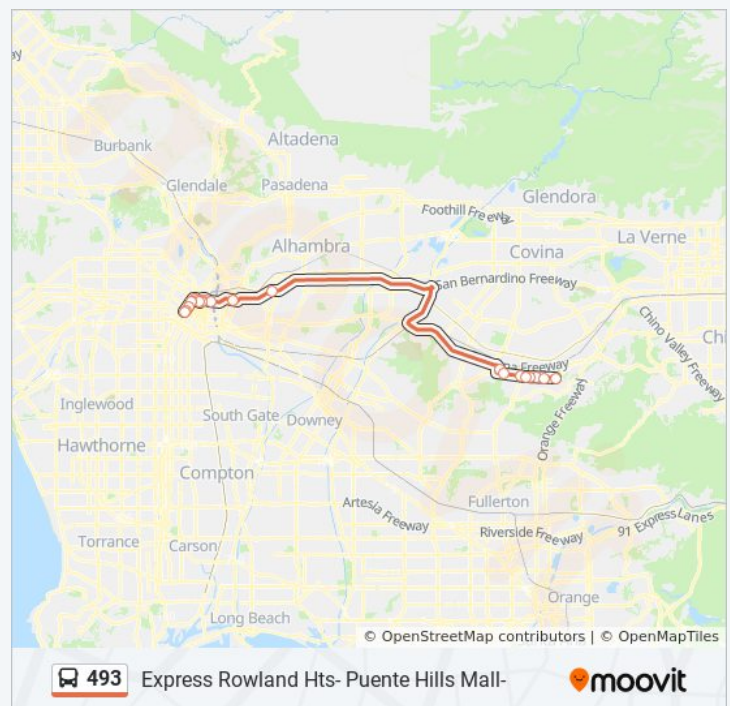

Direction: East: Rowland Heights via Puentehillsmal

20 stops

[VIEW LINE SCHEDULE](#)

- Figueroa St and 9th St E
- Figueroa St and 8th St E
- Figueroa St and 7th St E
- Figueroa St and 5th St E
- Figueroa St and 3rd St E
- 1st St & Hope St
- 1st St and Hill E
- Spring St and 1st St E
- Aliso St and Los Angeles St E
- Patsaouras Plaza Busway Station E
- Los Angeles General Medical Center E
- Cal State LA E
- Puente Hills Mall N
- Colima Rd and Albatross Rd E
- Colima Rd and Fullerton Rd E
- Colima Rd and Jellick Ave E
- Colima Rd and Desire Ave W
- Colima Rd and Nogales St E
- Colima Rd and Banida Ave E
- Colima Rd and Brea Canyon Cut-Off Rd E

493 bus Info

Direction: East: Rowland Heights via Puentehillsmal

Stops: 20

Trip Duration: 78 min

Line Summary:

 [493 bus Line Map](#)

Direction: West: Downtown Los Angeles

22 stops

493 bus Time Schedule

West: Downtown Los Angeles Route Timetable:

Sunday	Not Operational
Monday	4:40 AM - 8:15 AM
Tuesday	4:40 AM - 8:15 AM
Wednesday	4:40 AM - 8:15 AM
Thursday	4:40 AM - 8:15 AM
Friday	4:40 AM - 8:15 AM
Saturday	Not Operational

493 bus Info

Direction: West: Downtown Los Angeles

Stops: 22

Trip Duration: 64 min

Line Summary:

493 bus time schedules and route maps are available in an offline PDF at moovitapp.com. Use the [Moovit App](#) to see live bus times, train schedule or subway schedule, and step-by-step directions for all public transit in Los Angeles.