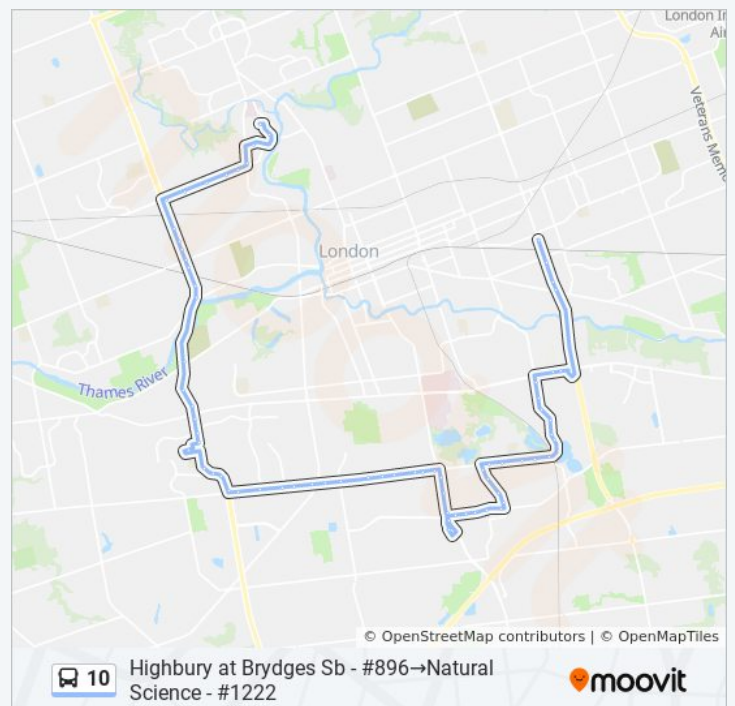

Direction: Highbury at Brydges Sb - #896→Natural Science - #1222

71 stops

[VIEW LINE SCHEDULE](#)

- Highbury at Brydges Sb - #896
- Highbury at Trafalgar Sb - #927
- Highbury at Calvin Sb - #897
- Highbury at Hamilton Sb - #910
- Commissioners East Of Deveron Wb - #453
- Commissioners West Of Deveron 1 Wb - #450
- Pond Mills North Of Deveron Sb - #1410
- Pond Mills at Banbury Sb - #1401
- Pond Mills South Of Deveron Sb - #1411
- 492 Pond Mills - #1418
- Pond Mills at Millridge Sb - #1416
- Pond Mills at Millers Sb - #1414
- Southdale at Pond Mills Wb - #1698
- Southdale at Koru Crt Wb - #1684
- Southdale East Of Millbank Wb - #1686
- 964 Southdale Wb - #1688
- Southdale West Of Millbank Wb - #1690
- Adelaide at Southdale Sb - #77
- Adelaide at NW Osgoode Sb - #61
- Adelaide at SW Osgoode Sb - #65
- Adelaide at SE Osgoode Sb - #63
- Bradley at Adelaide Wb - #292
- Bradley Between Adelaide & Willow Wb - #2324
- Bradley at Willow 1 Wb - #293
- Bradley at Willow 2 Wb - #2205
- Bradley at Dearness Wb - #294
- Wellington at Bradley Sb - #1927
- White Oaks Mall Stop 4 - #2063
- Wellington North Of Bradley Nb - #1926

10 bus Time Schedule

Highbury at Brydges Sb - #896→Natural Science - #1222 Route Timetable:

Sunday	Not Operational
Monday	05:26 - 07:11
Tuesday	05:26 - 07:11
Wednesday	05:26 - 07:11
Thursday	05:26 - 07:11
Friday	05:26 - 07:11
Saturday	Not Operational

10 bus Info

Direction: Highbury at Brydges Sb - #896→Natural Science - #1222

Stops: 71

Trip Duration: 66 min

Line Summary: