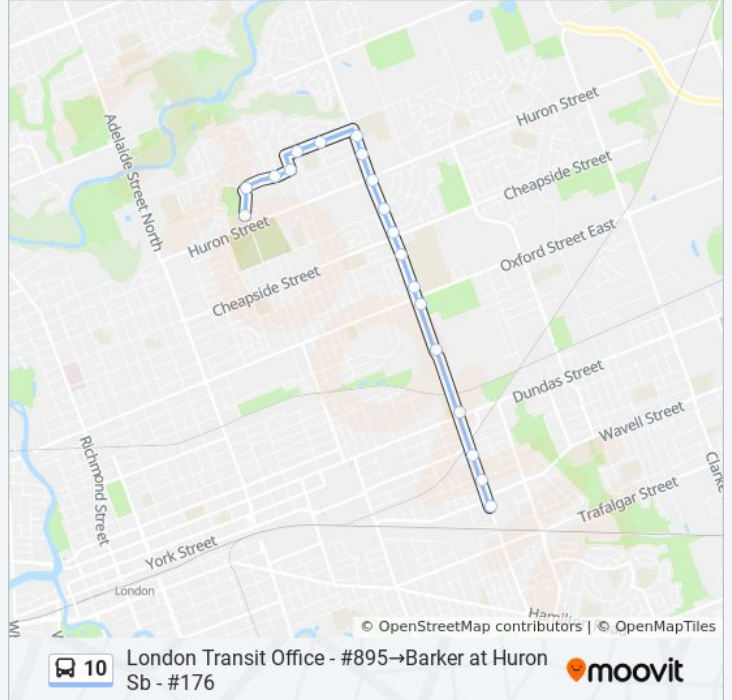

**10 bus Info**

**Direction:** London Transit Office - #895→Barker at Huron Sb - #176

**Stops:** 19

**Trip Duration:** 11 min

**Line Summary:**

**Direction: Masonville Place Stop #4 - #1143 → Barker at Huron Sb - #176**