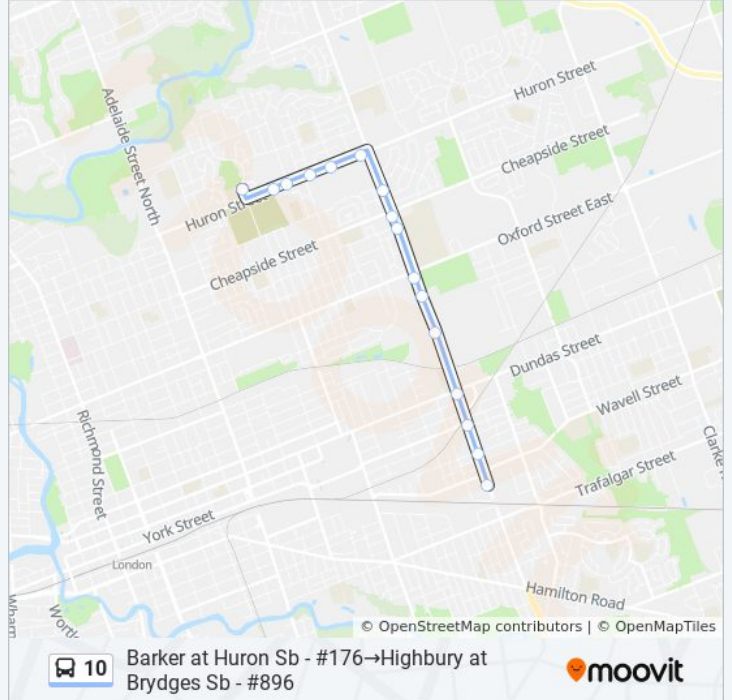

(1) Barker at Huron Sb - #176→Highbury at Brydges Sb - #896: 01:09 - 08:44(2) Barker at Huron Sb - #176→Masonville Place Stop #4 - #1143: 12:04 - 20:40(3) Barker at Huron Sb - #176→Natural Science - #1222: 00:09 - 23:44(4) Barker at Huron Sb - #176→White Oaks Mall Stop 4 - #2063: 00:27(5) Highbury at Brydges Sb - #896→Masonville Place Stop #4 - #1143: 12:05 - 16:30(6) Highbury at Brydges Sb - #896→Natural Science - #1222: 05:26 - 07:11(7) London Transit Office - #895→Barker at Huron Sb - #176: 05:53 - 06:23(8) Masonville Place Stop #4 - #1143→Barker at Huron Sb - #176: 13:30 - 22:18(9) Masonville Place Stop #4 - #1143→Highbury at Trafalgar Nb - #926: 16:54 - 21:18(10) Natural Science - #1222→Barker at Huron Sb - #176: 00:27 - 23:56(11) Natural Science - #1222→Highbury at Trafalgar Nb - #926: 01:02 - 08:09

Use the Moovit App to find the closest 10 bus station near you and find out when is the next 10 bus arriving.

**Direction: Barker at Huron Sb - #176→Highbury at Brydges Sb - #896**  
 16 stops  
[VIEW LINE SCHEDULE](#)

**10 bus Info**  
**Direction:** Barker at Huron Sb - #176→Highbury at Brydges Sb - #896  
**Stops:** 16  
**Trip Duration:** 13 min  
**Line Summary:**

**Direction: Barker at Huron Sb - #176→Masonville Place Stop #4 - #1143**

**10 bus Info**

**Direction:** Barker at Huron Sb - #176→Masonville Place Stop #4 - #1143

**Stops:** 92

**Trip Duration:** 96 min

**Line Summary:**

Highbury at Hamilton Sb - #910

Commissioners East Of Deveron Wb - #453