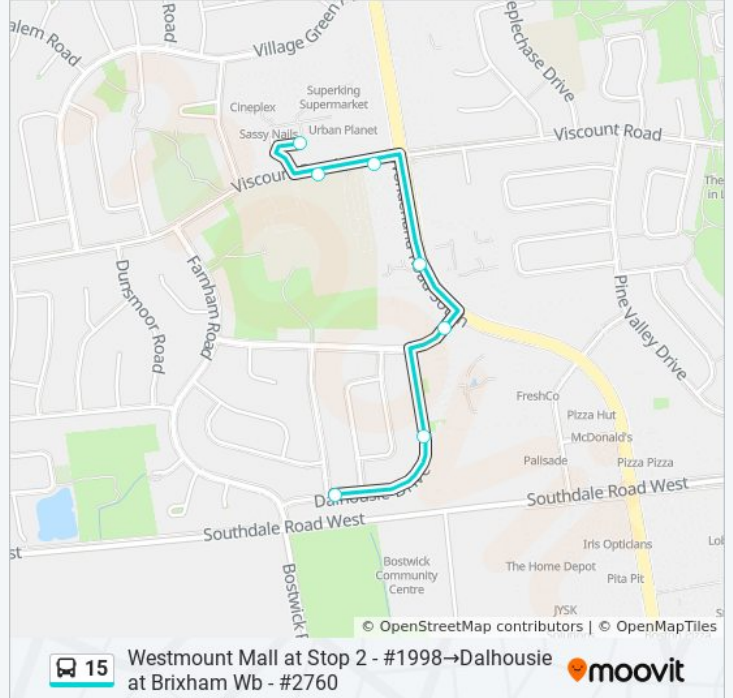

### 15 bus Time Schedule

Westmount Mall at Stop 2 - #1998→Dalhousie at  
Brixham Wb - #2760 Route Timetable:

Sunday	1:18 AM - 10:54 PM
Monday	Not Operational
Tuesday	12:51 AM
Wednesday	12:51 AM
Thursday	12:51 AM
Friday	12:51 AM - 10:54 PM
Saturday	Not Operational

### 15 bus Info

**Direction:** Westmount Mall at Stop 2 -  
#1998→Dalhousie at Brixham Wb - #2760

**Stops:** 7

**Trip Duration:** 4 min

**Line Summary:**

**Direction: Westmount Mall at Stop 2 - #1998→Oakville at Huron Nb - #1245**