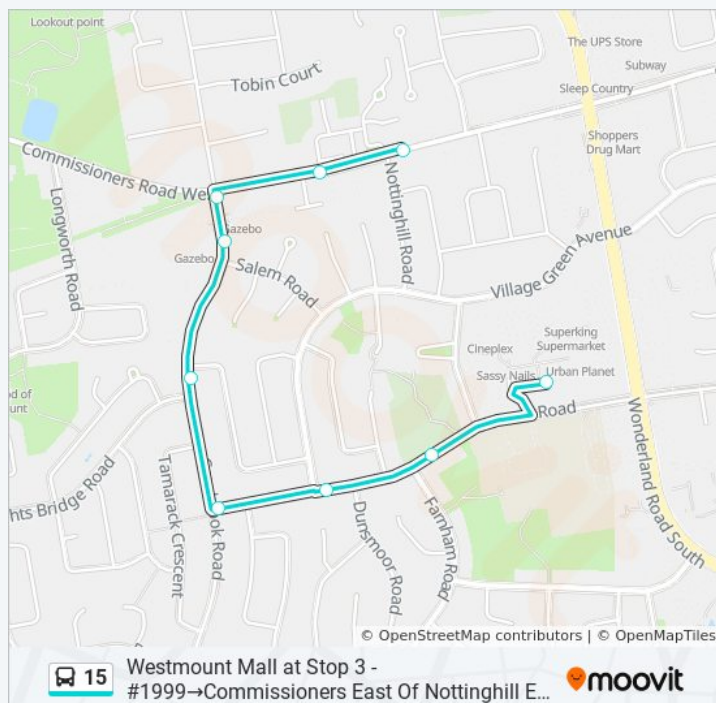

### 15 bus Info

**Direction:** Westmount Mall at Stop 3 - #1999→Commissioners East Of Nottinghill Eb - #474

**Stops:** 9

**Trip Duration:** 5 min

**Line Summary:**

**Direction: Westmount Mall at Stop 3 - #1999→Oakville at Huron Nb - #1245**