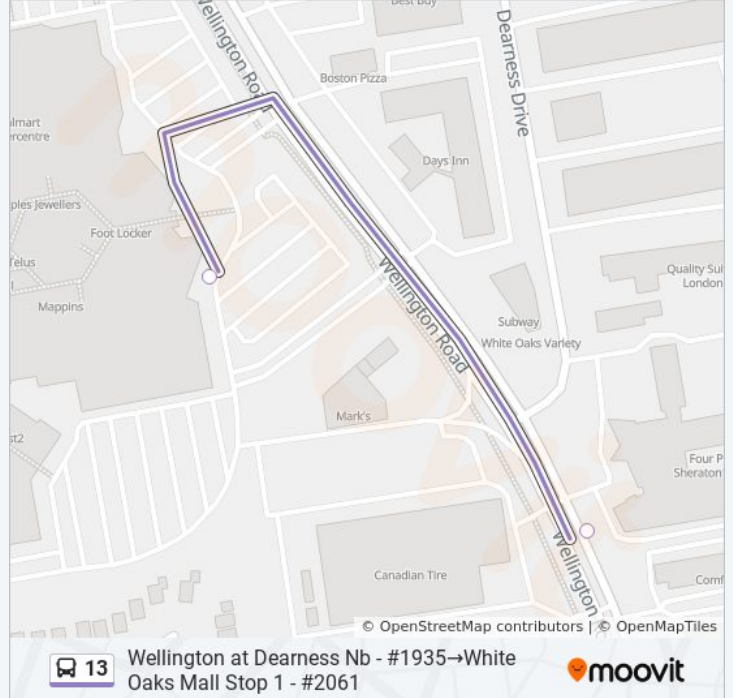

Direction: Wellington at Bradley Sb - #1927→White Oaks Mall Stop 1 - #2061

Stops: 2

Trip Duration: 1 min

Line Summary:

Direction: Wellington at Dearness Nb - #1935→White Oaks Mall Stop 1 - #2061

2 stops

[VIEW LINE SCHEDULE](#)

Wellington at Dearness Nb - #1935

White Oaks Mall Stop 1 - #2061

13 bus Time Schedule

Wellington at Dearness Nb - #1935→White Oaks Mall Stop 1 - #2061 Route Timetable:

Sunday	Not Operational
Monday	5:51 AM - 6:46 AM
Tuesday	5:51 AM - 6:46 AM
Wednesday	5:51 AM - 6:46 AM
Thursday	5:51 AM - 6:46 AM
Friday	Not Operational
Saturday	Not Operational

13 bus Info

Direction: Wellington at Dearness Nb - #1935→White Oaks Mall Stop 1 - #2061

Stops: 2

Trip Duration: 2 min

Line Summary:

Direction: White Oaks Mall Stop 1 - #2061→Masonville Place Stop #5 - #1144

69 stops

[VIEW LINE SCHEDULE](#)

White Oaks Mall Stop 1 - #2061

Bradley East Of Wellington Rd Eb - #297

Dearness at Bradley Nb - #505

Dearness at Dunelm Lane Nb - #506

Willow at Dearness Eb - #2068

Willow at Osgoode Eb - #2069