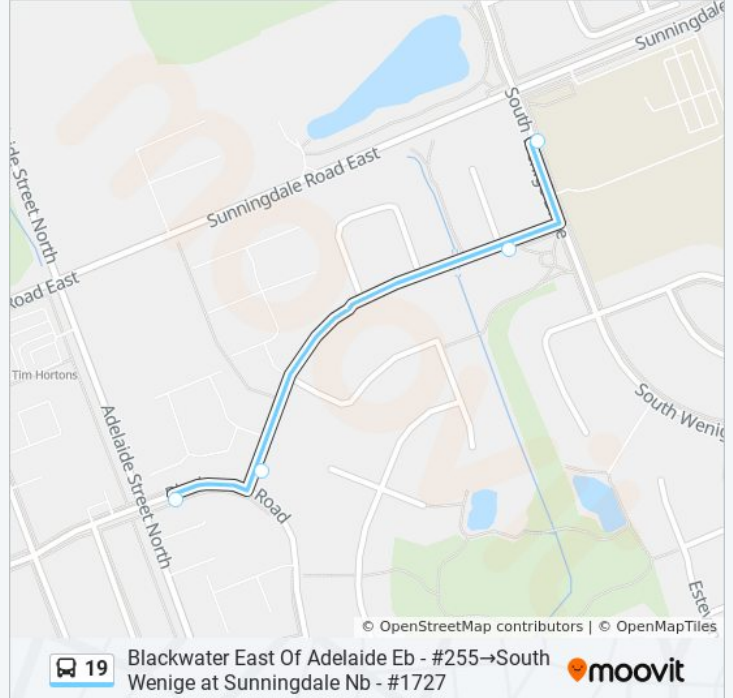

Use the Moovit App to find the closest 19 bus station near you and find out when is the next 19 bus arriving.

Direction: Blackwater East Of Adelaide Eb - #255→South Wenige at Sunningdale Nb - #1727

4 stops

Sunday	08:13
Monday	05:50 - 06:22
Tuesday	05:50 - 06:22
Wednesday	05:50 - 06:22
Thursday	05:50 - 06:22
Friday	05:50 - 06:22
Saturday	08:23 - 13:51

19 bus Info

Direction: Blackwater East Of Adelaide Eb - #255→South Wenige at Sunningdale Nb - #1727

Stops: 4

Trip Duration: 2 min

Line Summary:

Direction: Fanshawe at Hastings Wb - #696→Wellington South Of Dundas St Nb - #1939

53 stops

[VIEW LINE SCHEDULE](#)

- Fanshawe at Hastings Wb - #696
- Fanshawe at Jennifer 1 Wb - #699
- Fanshawe at Jennifer 2 Wb - #700
- Fanshawe West Of North Centre Wb - #705
- Fanshawe at Richmond Wb - #2832
- Fanshawe East Of North Centre Wb - #707
- Fanshawe at Louise Wb - #702
- Fanshawe at Derwent Wb - #2512
- Fanshawe at Pinnacle Wb - #2515
- 517 Fanshawe Park Road - #2505
- Fanshawe at Wonderland Wb - #2517
- Fanshawe West Of Wonderland Wb - #2756
- Fanshawe at Foxwood Wb - #2513
- Fanshawe at Aldersbrook Wb - #2511
- Fanshawe at Dalmagarry NS2 Wb - #2754
- Fanshawe at Dalmagarry Wb - #2615
- Stanton at Fanshawe Park Sb - #1757
- Seagull at Hyde Park Wb - #1653

19 bus Info

Direction: Fanshawe at Hastings Wb - #696→Wellington South Of Dundas St Nb - #1939

Stops: 53

Trip Duration: 39 min

Line Summary:

Hyde Park at North Routledge Park 1 Sb - #2686

Hyde Park at North Routledge Park 2 Sb - #2687