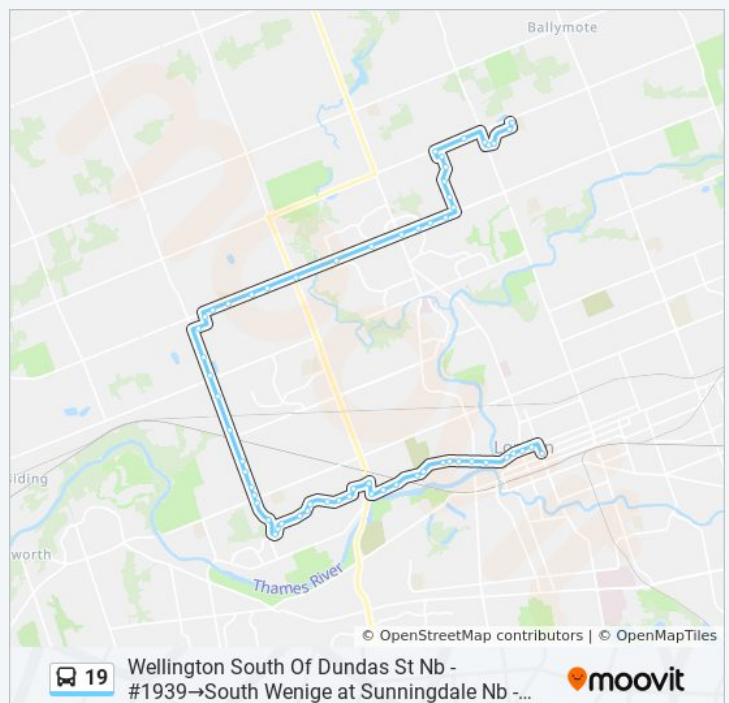

Sunday	08:00 - 19:45
Monday	06:00 - 23:01
Tuesday	06:00 - 23:01
Wednesday	06:00 - 23:01
Thursday	06:00 - 23:01
Friday	06:00 - 23:01
Saturday	08:38 - 21:24

19 bus Info

Direction: Wellington South Of Dundas St Nb - #1939→South Wenige at Sunningdale Nb - #1727

Stops: 60

Trip Duration: 54 min

Line Summary:

Wellington South Of Dundas St Nb - #1939→South Wenige at Sunningdale Nb - ...

Valetta at Plantation Rd Wb - #1845

Valetta at Woodborough St Wb - #1850

Valetta at Hyde Park Wb - #1840