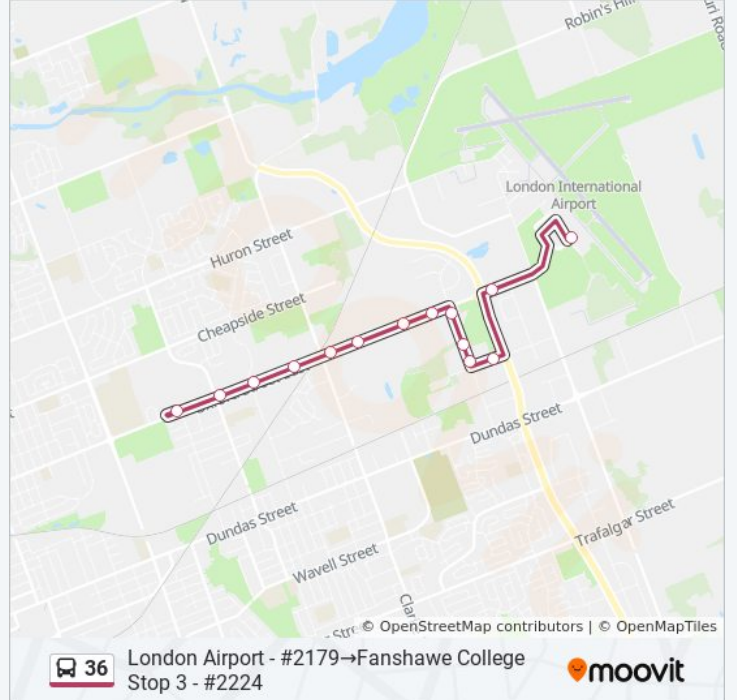

36 bus Info

Direction: Fanshawe College Stop 3 - #2224→London Airport - #2179

Stops: 17

Trip Duration: 12 min

Line Summary:

Direction: London Airport - #2179→Fanshawe College Stop 3 - #2224

15 stops

[VIEW LINE SCHEDULE](#)

- London Airport - #2179
- 1980 Crumlin Nb - #2933
- Robins Hill at Crumlin Wb - #2944
- 15701 Robins Hill Wb - #2930
- 15835 Robins Hill Wb - #2931
- Robins Hill South Of Huron Nb - #2946
- Huron at Veterans Wb - #2940
- Huron at Clarke Wb - #2938
- Clarke at Stronach Crescent Sb - #2936
- Clarke at Cheapside Sb - #2947
- Clarke at Oxford Sb - #2948
- Oxford at 3m Wb - #1277
- Oxford at Third Wb - #1353
- Oxford at Fanshawe College Blvd Wb - #1344
- Fanshawe College Stop 3 - #2224

36 bus Time Schedule

London Airport - #2179→Fanshawe College Stop 3 - #2224 Route Timetable:

Sunday	Not Operational
Monday	06:25 - 23:19
Tuesday	06:25 - 23:19
Wednesday	06:25 - 23:19
Thursday	06:25 - 23:19
Friday	06:25 - 23:19
Saturday	Not Operational

36 bus Info

Direction: London Airport - #2179→Fanshawe College Stop 3 - #2224

Stops: 15

Trip Duration: 16 min

Line Summary:

36 bus time schedules and route maps are available in an offline PDF at moovitapp.com. Use the [Moovit App](#) to see live bus times, train schedule or subway schedule, and step-by-step directions for all public transit in London.