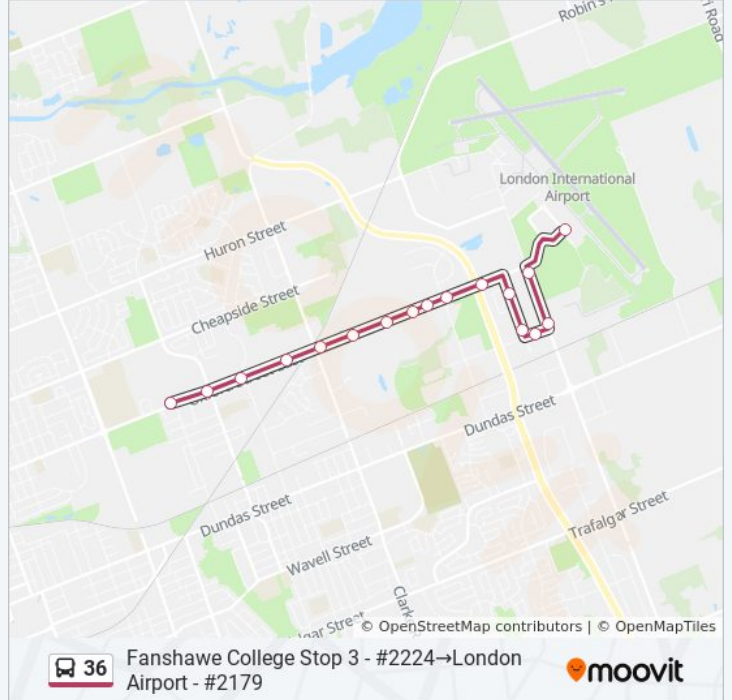

(1) Fanshawe College Stop 3 - #2224→London Airport - #2179: 06:12 - 23:09(2) London Airport - #2179→Fanshawe College Stop 3 - #2224: 06:25 - 23:19

Use the Moovit App to find the closest 36 bus station near you and find out when is the next 36 bus arriving.

Direction: Fanshawe College Stop 3 - #2224→London Airport - #2179

17 stops

[VIEW LINE SCHEDULE](#)

- Fanshawe College Stop 3 - #2224
- Oxford at Second Eb - #1343
- Oxford at Third Eb - #1352
- Oxford West Of Clarke Eb - #1276
- Oxford East Of Clarke Eb - #1273
- General Dynamics Gate 1 Eb - #1275
- General Dynamics Gate 4 - #1300
- 2035 Oxford - #1302
- Oxford West Of Industrial Eb - #1315
- Oxford East Of Industrial Eb - #1313
- Oxford at Veterans Eb - #2410
- Cuddy at Artisans Sb - #2394
- Cuddy at Page Sb - #2395
- Page at Cuddy Eb - #2411
- Crumlin at Page Nb - #490
- Crumlin at Oxford Nb - #2393
- London Airport - #2179

36 bus Time Schedule

Fanshawe College Stop 3 - #2224→London Airport - #2179 Route Timetable:

Sunday	Not Operational
Monday	06:12 - 23:09
Tuesday	06:12 - 23:09
Wednesday	06:12 - 23:09
Thursday	06:12 - 23:09
Friday	06:12 - 23:09
Saturday	Not Operational

36 bus Info

Direction: Fanshawe College Stop 3 - #2224→London Airport - #2179

Stops: 17

Trip Duration: 12 min

Line Summary:

Direction: London Airport - #2179→Fanshawe College Stop 3 - #2224

15 stops

[VIEW LINE SCHEDULE](#)