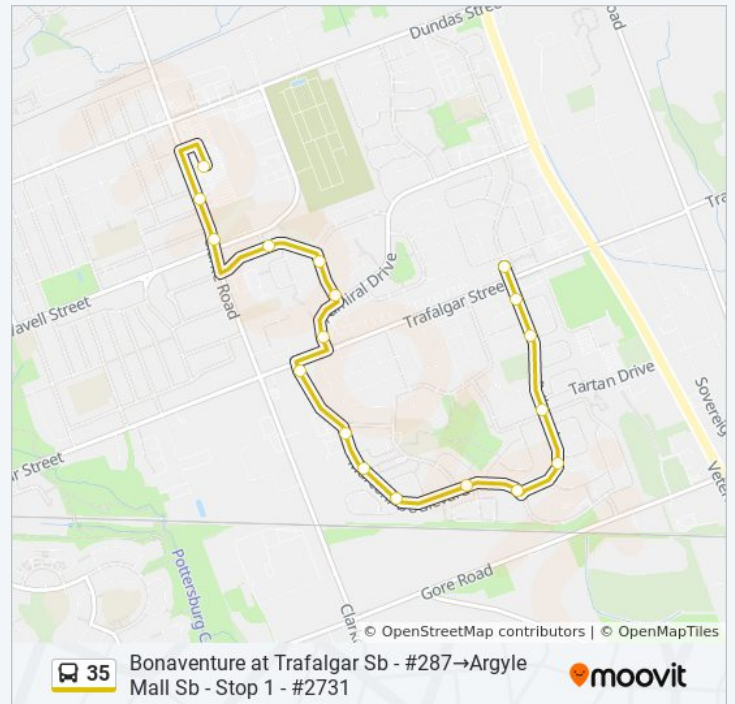

Marconi at Noel Nb - #2668

Marconi at Trafalgar Nb - #2670

Admiral at Trafalgar Nb - #2635

Wexford & Admiral Nb - #2677

Wexford at Royal Cr Nb - #2010

Royal at Castle Wb - #1610

Clarke Road Secondary School - #420

Clarke at Churchill Nb - #398

Argyle Mall Sb - Stop 1 - #166

Direction: Bonaventure at Trafalgar Sb - #287→Argyle Mall Sb - Stop 1 - #166

Stops: 18

Trip Duration: 14 min

Line Summary:

35 bus time schedules and route maps are available in an offline PDF at moovitapp.com. Use the [Moovit App](#) to see live bus times, train schedule or subway schedule, and step-by-step directions for all public transit in London.

[About Moovit](#) · [MaaS Solutions](#) · [Supported Countries](#) · [Mooviter Community](#)

© 2024 Moovit - All Rights Reserved

Check Live Arrival Times