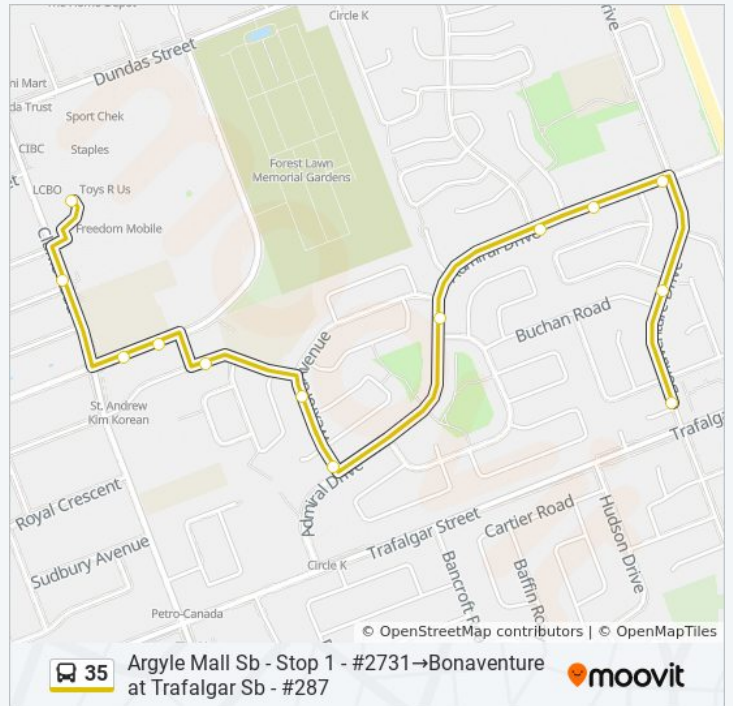

Use the Moovit App to find the closest 35 bus station near you and find out when is the next 35 bus arriving.

**Direction: 319 Admiral - #97→Bonaventure at Trafalgar Sb - #287**

6 stops

[VIEW LINE SCHEDULE](#)

Wavell East Of Clarke Rd Eb - #1898

Wavell at Castle Dr Eb - #1896

Royal at Castle Eb - #1609

Wexford at Royal Cr Sb - #2011

Wexford at Admiral Dr. Sb - #2009

319 Admiral - #97

Admiral at Carlyle Eb - #95

Admiral at Vaubois Eb - #101

Admiral at Bonaventure Eb - #93

Bonaventure at Napoleon Cr Sb - #284

Bonaventure at Trafalgar Sb - #287

Thursday 7:17 AM - 8:35 PM

Friday 12:15 PM - 6:45 PM

Saturday 8:18 AM - 7:44 PM

**35 bus Info**

**Direction:** Argyle Mall Sb - Stop 1 - #166→Bonaventure at Trafalgar Sb - #287

**Stops:** 13

**Trip Duration:** 9 min

**Line Summary:**

**Direction: Bonaventure at Trafalgar Sb - #287→Argyle Mall Sb - Stop 1 - #166**

18 stops

[VIEW LINE SCHEDULE](#)

Bonaventure at Trafalgar Sb - #287

Railton at Daybreak Sb - #2267