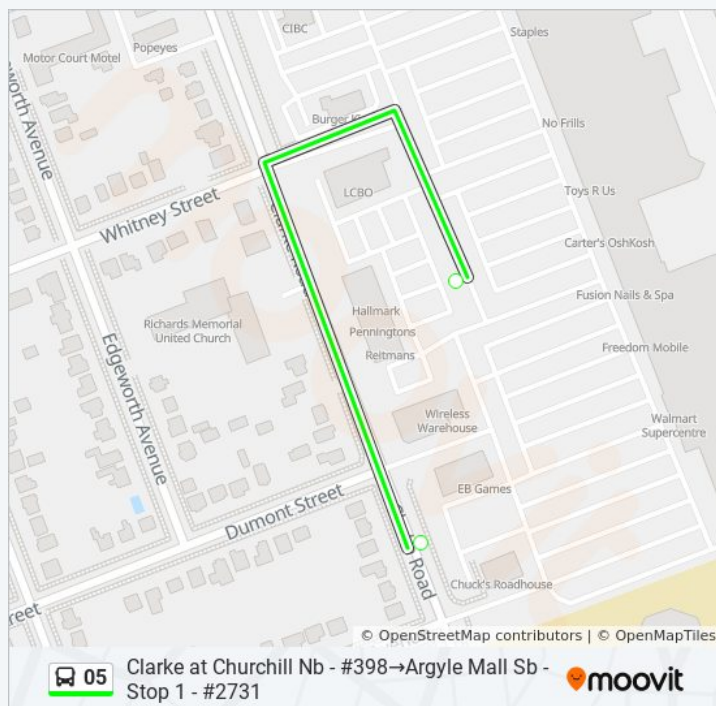

05 bus Info

Direction: Clarke at Churchill Nb - #398→Argyle

Mall Sb - Stop 1 - #166

Stops: 2

Trip Duration: 1 min

Line Summary:

Direction: Commissioners East Of Halls Mills

Wb - #458→Argyle Mall Sb - Stop 1 - #166

83 stops

[VIEW LINE SCHEDULE](#)

Commissioners East Of Halls Mills Wb - #458

Commissioners at Stephen Wb - #482

Griffith at Commissioners Sb - #811

Griffith at Helena Montague Sb - #816

Griffith at Norman Sb - #817