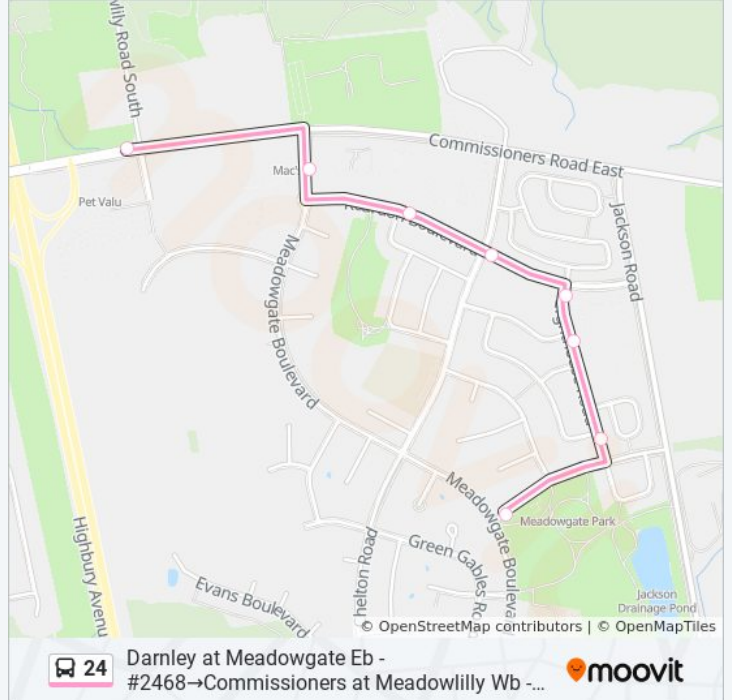

Direction: Tillman at Southdale Sb - #2632→Colonel Talbot at Southdale Nb - #2619

6 stops

[VIEW LINE SCHEDULE](#)

Tillman at Southdale Sb - #2632

Tillman at Raleigh Sb - #2885

Tilbury at Pomeroy Wb - #2884

Raleigh at Raleigh Cres E Leg Wb - #2869

Raleigh at Colonel Talbot Wb - #2868

Colonel Talbot at Southdale Nb - #2619

24 bus Time Schedule

Tillman at Southdale Sb - #2632→Colonel Talbot at Southdale Nb - #2619 Route Timetable:

Sunday	Not Operational
Monday	6:00 AM
Tuesday	6:00 AM
Wednesday	6:00 AM
Thursday	6:00 AM
Friday	Not Operational
Saturday	Not Operational

24 bus Info

Direction: Tillman at Southdale Sb - #2632→Colonel Talbot at Southdale Nb - #2619

Stops: 6

Trip Duration: 3 min

Line Summary: