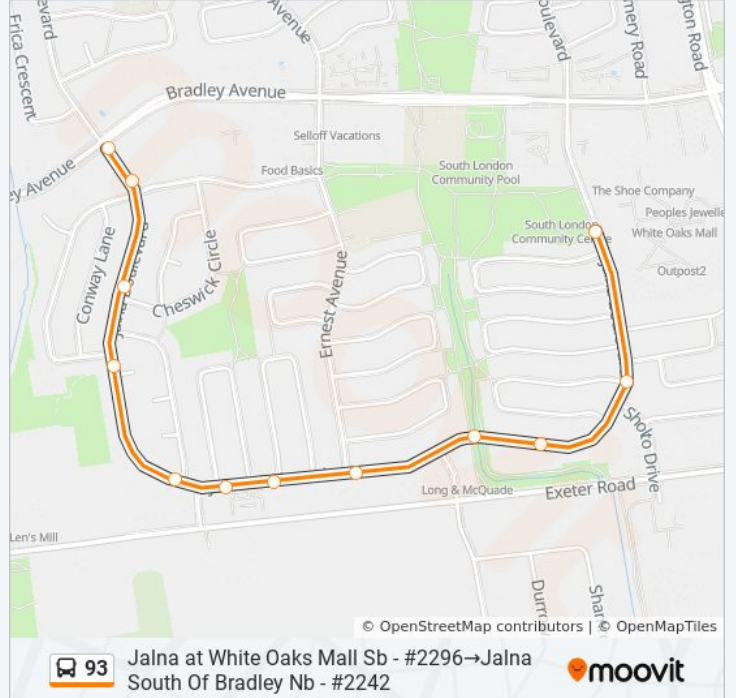

Stops: 5

Trip Duration: 3 min

Line Summary:

Direction: Jalna at White Oaks Mall Sb - #2296→Jalna South Of Bradley Nb - #2242

12 stops

[VIEW LINE SCHEDULE](#)

Jalna at White Oaks Mall Sb - #2296

Jalna at Archer N Leg Sb - #1661

Jalna at Conway Nb - #2243

Jalna South Of Bradley Nb - #2242

93 bus Time Schedule

Jalna at White Oaks Mall Sb - #2296→Jalna South Of Bradley Nb - #2242 Route Timetable:

Sunday	10:53 PM
Monday	Not Operational
Tuesday	12:15 AM
Wednesday	12:15 AM
Thursday	12:15 AM
Friday	12:15 AM - 10:53 PM
Saturday	9:53 PM - 11:43 PM

93 bus Info

Direction: Jalna at White Oaks Mall Sb - #2296→Jalna South Of Bradley Nb - #2242

Stops: 12

Trip Duration: 6 min

Line Summary:

Direction: Jalna at White Oaks Mall Sb - #2296→Masonville Place Stop #3 - #1142