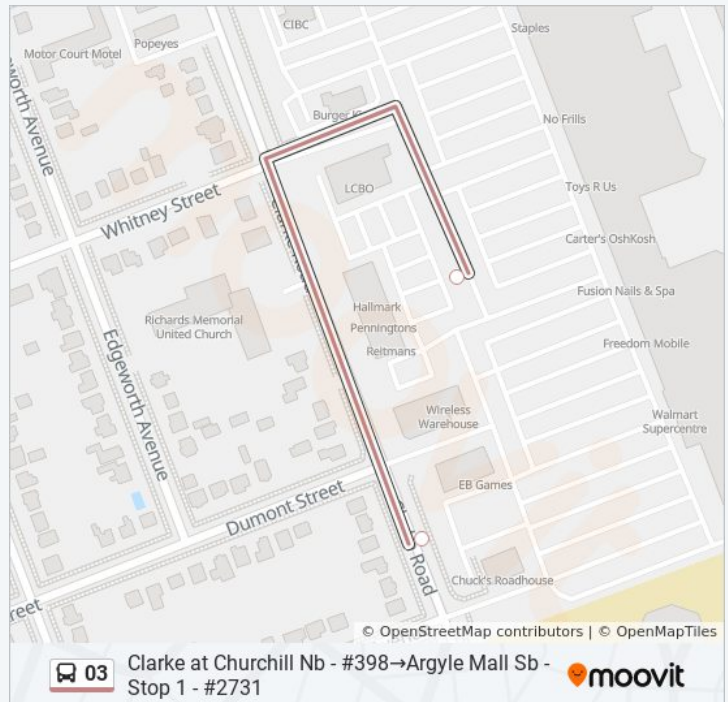

03 bus Info

Direction: Argyle Mall Sb - Stop 1 - #166→Richmond South Of Queens Sb - #2742

Stops: 41

Trip Duration: 31 min

Line Summary:

- Hamilton at Ymca Wb - #2662
- Hamilton at Fairmont Wb - #2656
- Hamilton at Hale Wb - #859
- Hamilton at Highbury Wb - #861
- Hamilton at Giles Wb - #856
- Hamilton at East Wb - #850
- Hamilton at St. Julien Wb - #884
- Hamilton at Elm Wb - #854
- Hamilton at Egerton Wb - #852
- Hamilton at Sackville Wb - #880
- Hamilton at Rectory Wb - #875
- Hamilton at Little Grey Wb - #863
- Hamilton at Adelaide Wb - #846
- Hamilton at William Wb - #2318
- Horton at Hamilton Wb - #966
- Horton at Colborne Wb - #2239
- Horton at Waterloo Wb - #977
- Wellington North Of Horton Nb - #1947
- Wellington at York Nb - #1979
- Wellington South Of Dundas St Nb - #1939
- Queens at Clarence Wb - #1442
- Richmond South Of Queens Sb - #2742

Direction: Clarke at Churchill Nb - #398→Argyle Mall Sb - Stop 1 - #166

2 stops

[VIEW LINE SCHEDULE](#)

Clarke at Churchill Nb - #398

Argyle Mall Sb - Stop 1 - #166

03 bus Time Schedule

Clarke at Churchill Nb - #398→Argyle Mall Sb - Stop 1 - #166 Route Timetable:

Sunday	Not Operational
Monday	6:39 AM - 7:09 AM
Tuesday	6:39 AM - 7:09 AM
Wednesday	6:39 AM - 7:09 AM
Thursday	6:39 AM - 7:09 AM
Friday	Not Operational
Saturday	6:31 AM

03 bus Info

Direction: Clarke at Churchill Nb - #398→Argyle Mall Sb - Stop 1 - #166

Stops: 2

Trip Duration: 1 min

Line Summary:

Direction: Hamilton at Highbury Wb - #861→Richmond South Of Queens Sb - #2742

19 stops

[VIEW LINE SCHEDULE](#)

Hamilton at Highbury Wb - #861

Hamilton at Giles Wb - #856