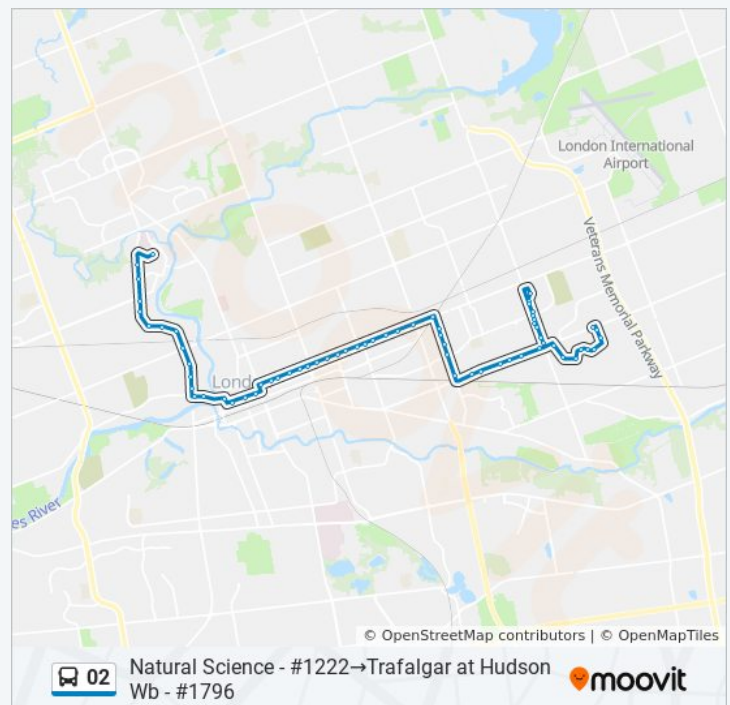

**02 bus Info**

**Direction:** Natural Science - #1222→Trafalgar at Hudson Wb - #1796

**Stops:** 65

**Trip Duration:** 54 min

**Line Summary:**

Dundas at Kellogg Lane Eb - #583

Dundas at Eleanor Eb - #562

Dundas at Ashland Eb - #540