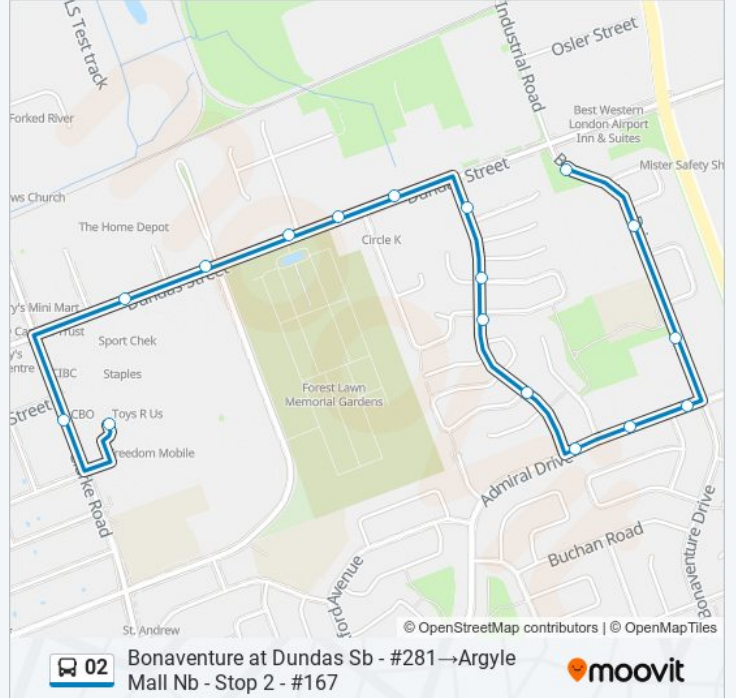

Use the Moovit App to find the closest 02 bus station near you and find out when is the next 02 bus arriving.

**Direction: Argyle Mall Sb - Stop 1 - #166→Bonaventure at Dundas Sb - #281**

7 stops

[VIEW LINE SCHEDULE](#)

**02 bus Info**

**Direction:** Argyle Mall Sb - Stop 1 - #166→Bonaventure at Dundas Sb - #281

**Stops:** 7

**Trip Duration:** 4 min

**Line Summary:**

**Direction: Bonaventure at Dundas Sb - #281→Argyle Mall Nb - Stop 2 - #167**

17 stops

[VIEW LINE SCHEDULE](#)

- Bonaventure at Dundas Sb - #281
- Bonaventure at Simpson Cr Sb - #285
- Bonaventure at Moreau Cr Sb - #283
- Admiral at Bonaventure Wb - #94
- Admiral at Vaubois Wb - #102
- Admiral at Carlyle Wb - #96
- Carlyle at Caprice Cres Nb - #327
- Carlyle at Speight Cres South Nb - #329
- Carlyle at Speight Cres North Nb - #328
- Carlyle at Tiffany Nb - #330
- Dundas East Of Speight Wb - #606
- Dundas West Of Speight Wb - #607
- Dundas at Forest Lawn Wb - #570
- Dundas at Arvilla Wb - #539
- Dundas at Eastwood Wb - #556
- Clarke at Whitney Sb - #2212
- Argyle Mall Nb - Stop 2 - #167

**02 bus Info**

**Direction:** Bonaventure at Dundas Sb - #281→Argyle Mall Nb - Stop 2 - #167

**Stops:** 17

**Trip Duration:** 8 min

**Line Summary:**

**Direction: Bonaventure at Dundas Sb - #281 → Natural Science - #1222**