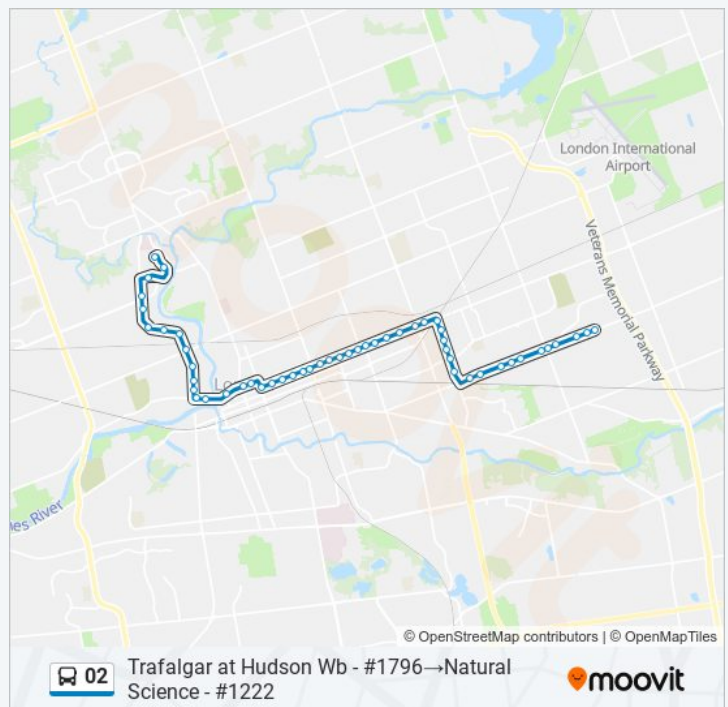

51 stops

[VIEW LINE SCHEDULE](#)

- Trafalgar at Hudson Wb - #1796
- Trafalgar Between Hudson And Admiral Wb - #1797
- Trafalgar at Bancroft Wb - #1790
- Trafalgar at Marconi Blvd Wb - #1798
- Trafalgar at Clarke Rd Wb - #1792
- Trafalgar West Of Clarke Rd Wb - #1793
- Trafalgar at Atkinson Wb - #1788
- Trafalgar at Dawn Wb - #1794
- Trafalgar at Vancouver Wb - #1804
- Trafalgar at Thorne Wb - #1802
- Trafalgar at Stevenson Ave Wb - #1800
- Hale at Stevenson Nb - #839
- Hale at Brydges Nb - #829
- Hale at Graydon Nb - #836
- Hale at Eastman Nb - #834
- Hale at Doulton Nb - #831
- Hale at Dundas Nb - #833
- Dundas West Of Hale Wb - #574
- Dundas at Highbury Wb - #578
- Dundas East Of Ashland Wb - #542
- Dundas at McCormick Blvd Wb - #2219
- Dundas at Dorinda Wb - #554
- Dundas at Egerton Wb - #561
- Dundas at Quebec Wb - #595
- Dundas at Ontario Wb - #593
- Dundas at Rectory Wb - #597
- Dundas at English Wb - #565
- Dundas at Elizabeth Wb - #564
- Dundas at Adelaide Wb - #538
- Dundas at William Wb - #624
- Dundas at Maitland Wb - #586

Trafalgar at Hudson Wb - #1796→Natural Science - #1222 Route Timetable:

Sunday	07:04 - 22:30
Monday	06:03 - 23:20
Tuesday	00:03 - 23:20
Wednesday	00:03 - 23:20
Thursday	00:03 - 23:20
Friday	00:03 - 23:20
Saturday	00:03 - 23:59

02 bus Info

Direction: Trafalgar at Hudson Wb - #1796→Natural Science - #1222

Stops: 51

Trip Duration: 42 min

Line Summary: