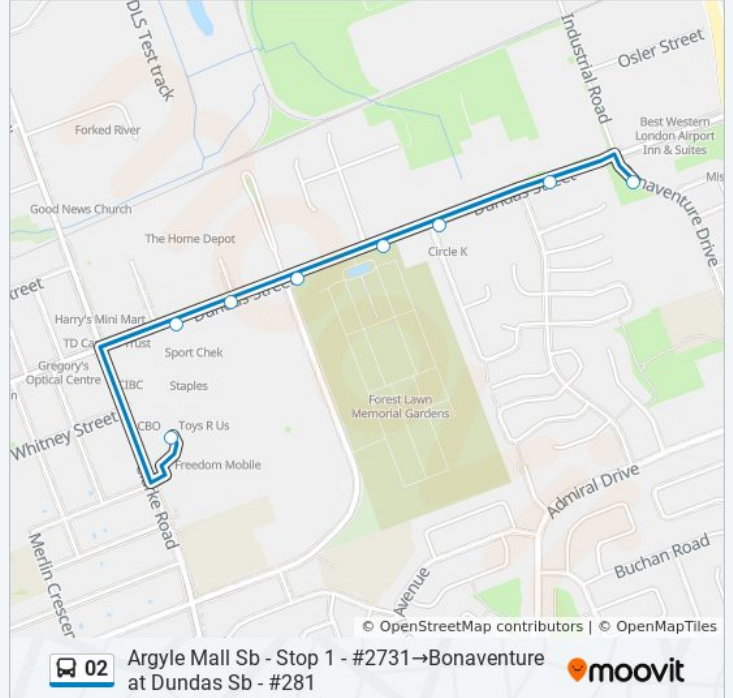

Use the Moovit App to find the closest 02 bus station near you and find out when is the next 02 bus arriving.

**Direction: Argyle Mall Sb - Stop 1 - #166→Bonaventure at Dundas Sb - #281**

7 stops

[VIEW LINE SCHEDULE](#)

- Argyle Mall Sb - Stop 1 - #166
- Dundas East Of Eastwood Eb - #557
- Dundas East Of Wavell Eb - #617
- Dundas at Forest Lawn Eb - #569
- Dundas at Speight Eb - #605
- Dundas at Carlyle Eb - #547
- Bonaventure at Dundas Sb - #281

**02 bus Time Schedule**

Argyle Mall Sb - Stop 1 - #166→Bonaventure at Dundas Sb - #281 Route Timetable:

Sunday	06:15 - 11:06
Monday	05:57
Tuesday	05:57
Wednesday	05:57
Thursday	05:57
Friday	05:57
Saturday	Not Operational

**02 bus Info**

**Direction:** Argyle Mall Sb - Stop 1 - #166→Bonaventure at Dundas Sb - #281

**Stops:** 7

**Trip Duration:** 4 min

**Line Summary:**

**Direction: Bonaventure at Dundas Sb - #281→Argyle Mall Nb - Stop 2 - #167**