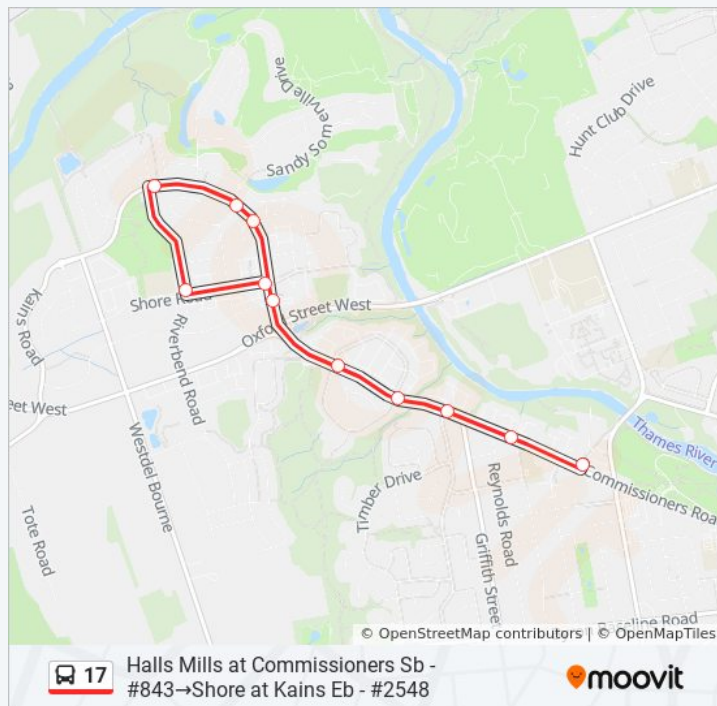

**Line Summary:**

**Direction: Shore at Kains Eb - #2548→Argyle Mall Nb - Stop 2 - #167**

71 stops

[VIEW LINE SCHEDULE](#)

Shore at Kains Eb - #2548

Commissioners at Chestnut Hill 1 Sb - #2533

Commissioners at Chestnut Hill 2 Sb - #2534