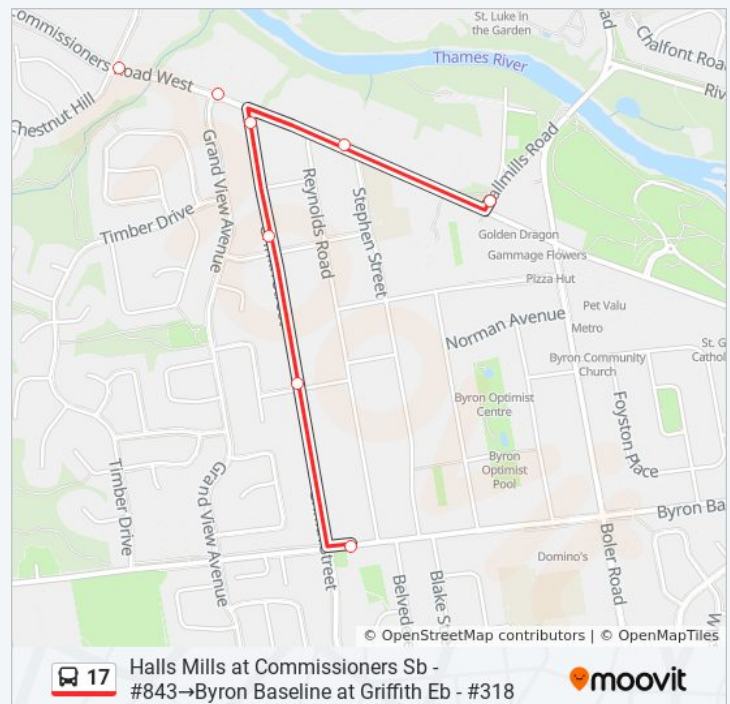

Commissioners at Grandview Wb - #2536

Commissioners at Cadeau Terrace 1 Wb - #2531

Commissioners at Cadeau Terrace 2 Wb - #2532

Kains at Oxford Nb - #2543

Kains at Kirkpatrick Nb - #2542

Kains at Summerville Nb - #2546

Kains at Riverbend Wb - #2545

Riverbend at Shore Sb - #2547

Shore at Kains Eb - #2548

Griffith at Commissioners Sb - #811

Griffith at Helena Montague Sb - #816

Griffith at Norman Sb - #817

Byron Baseline at Griffith Eb - #318

Wednesday	5:51 AM - 6:21 AM
Thursday	5:51 AM - 6:21 AM
Friday	Not Operational
Saturday	5:57 AM

17 bus Info

Direction: Halls Mills at Commissioners Sb - #843→Byron Baseline at Griffith Eb - #318

Stops: 15

Trip Duration: 4 min

Line Summary:

Direction: Halls Mills at Commissioners Sb - #843→Shore at Kains Eb - #2548

11 stops

[VIEW LINE SCHEDULE](#)

Halls Mills at Commissioners Sb - #843

Commissioners at Stephen Wb - #482

Commissioners at Grandview Wb - #2536

Commissioners at Cadeau Terrace 1 Wb - #2531

Commissioners at Cadeau Terrace 2 Wb - #2532

Kains at Oxford Nb - #2543

Kains at Kirkpatrick Nb - #2542

Kains at Summerville Nb - #2546

17 bus Time Schedule

Halls Mills at Commissioners Sb - #843→Shore at Kains Eb - #2548 Route Timetable:

Sunday	Not Operational
Monday	6:33 AM
Tuesday	6:33 AM
Wednesday	6:33 AM
Thursday	6:33 AM
Friday	Not Operational
Saturday	Not Operational

17 bus Info