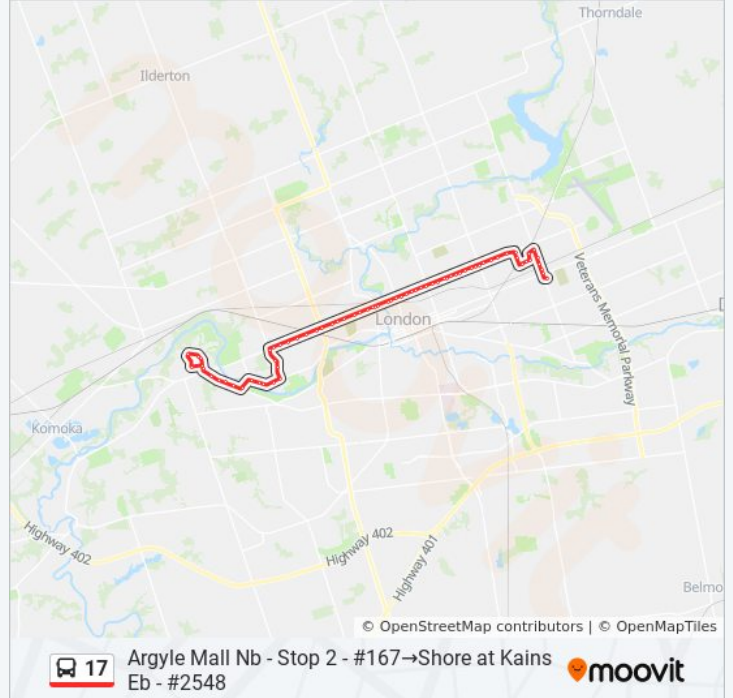

Third at Oxford Nb - #1771

Oxford at Fanshawe College Blvd Wb - #1344

Fanshawe College Stop 6 - #2226

**17 bus Time Schedule**

Argyle Mall Nb - Stop 2 - #167→Shore at Kains Eb - #2548 Route Timetable:

Sunday	Not Operational
Monday	6:24 AM - 5:24 PM
Tuesday	6:24 AM - 5:24 PM
Wednesday	6:24 AM - 5:24 PM
Thursday	6:24 AM - 5:24 PM
Friday	Not Operational
Saturday	Not Operational

**17 bus Info**

**Direction:** Argyle Mall Nb - Stop 2 - #167→Shore at Kains Eb - #2548

**Stops:** 71

**Trip Duration:** 60 min

**Line Summary:**

Oxford at Roehampton Wb - #1336  
John Paul Secondary School - #1310  
Oxford at Highbury Wb - #1308  
Oxford at Wistow Wb - #1362  
Oxford at Oakside Wb - #1323  
Oxford at Clemens Wb - #1279  
Oxford at Lyman Wb - #1319  
Oxford at Stuart Wb - #1349  
Oxford at Quebec Wb - #1330  
Oxford at Sterling Wb - #1347  
Oxford at Gammage Wb - #1297  
Oxford at Elliott Wb - #1288  
Oxford at Elizabeth Wb - #1286  
Oxford at Adelaide Wb - #1261  
Oxford at William Wb - #1361  
Oxford at Maitland Wb - #1321  
Oxford at Colborne Wb - #1281  
Oxford at Waterloo Wb - #1355  
Oxford at Wellington Wb - #1357  
Oxford at Richmond Wb - #1334  
Oxford at St. George Wb - #1299  
Oxford at Talbot Wb - #1351  
Oxford & Grace St Wb - #1303  
Oxford at Wharcliffe Wb - #1359  
Oxford at Fernely Wb - #1290  
Oxford at Rathowen Wb - #1332  
Oxford at Platts Lane Wb - #1326  
Oxford at Cherryhill Blvd Wb - #1271  
Oxford East Of Beaverbrook Wb - #1265  
Oxford West Of Beaverbrook Wb - #1264  
Oxford at Proudfoot Wb - #1328  
Oxford at Wonderland Wb - #1364  
Oxford at Capulet Lane Wb - #1269

Oxford at Laurel Wb - #1318

Oxford at Guildwood Blvd Wb - #1305

Oxford at Freele Wb - #1295

Oxford at Guildwood Gate Wb - #1306

Oxford at Fiddlers Green Wb - #1292

Hyde Park at Oxford Sb - #1030

Hyde Park at Fiddlers Green Sb - #1027