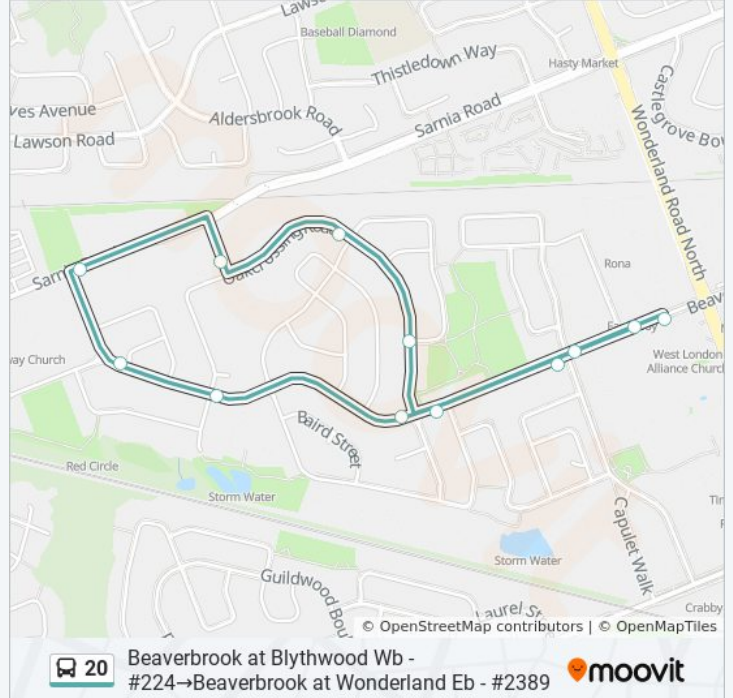

Use the Moovit App to find the closest 20 bus station near you and find out when is the next 20 bus arriving.

Direction: Beaverbrook at Blythwood Wb - #224→Beaverbrook at Wonderland Eb - #2389

12 stops

[VIEW LINE SCHEDULE](#)

- Beaverbrook at Blythwood Wb - #224
- Beaverbrook at Capulet Wb - #2415
- Beaverbrook at Oakcrossing East Wb - #2385
- Beaverbrook at Oakcrossing West Wb - #2575
- Beaverbrook at Wild Rose Wb - #2388
- Sarnia at Beaverbrook Eb - #2387
- Oakcrossing Gate at Oakcrossing Rd Sb - #2409
- Oakcrossing at Mapleridge North - #2407
- Oakcrossing at Mapleridge South - #2408
- Beaverbrook at Whetherfield Eb - #2701
- Beaverbrook at Capulet Eb - #2384
- Beaverbrook at Wonderland Eb - #2389

20 bus Time Schedule

Beaverbrook at Blythwood Wb - #224→Beaverbrook at Wonderland Eb - #2389 Route Timetable:

Sunday	Not Operational
Monday	5:19 PM - 8:26 PM
Tuesday	5:19 PM - 8:26 PM
Wednesday	5:19 PM - 8:26 PM
Thursday	5:19 PM - 8:26 PM
Friday	Not Operational
Saturday	Not Operational

20 bus Info

Direction: Beaverbrook at Blythwood Wb - #224→Beaverbrook at Wonderland Eb - #2389

Stops: 12

Trip Duration: 9 min

Line Summary:

Direction: Beaverbrook at Blythwood Wb - #224→Fanshawe College Stop 3 - #2224