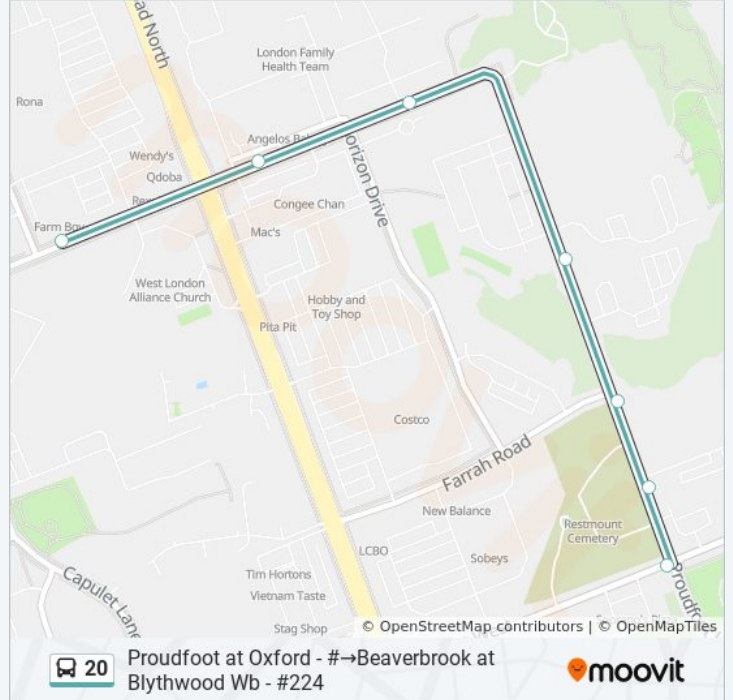

7 stops

[VIEW LINE SCHEDULE](#)

Proudfoot at Oxford - #

Proudfoot North Of Oxford Nb - #1430

Proudfoot at Farrah Nb - #1429

Proudfoot North Of Farrah Nb - #1427

Beaverbrook at Horizon Wb - #225

Beaverbrook at Wonderland Wb - #228

Beaverbrook at Blythwood Wb - #224

20 bus Time Schedule

Proudfoot at Oxford - #→Beaverbrook at Blythwood Wb - #224 Route Timetable:

Sunday	Not Operational
Monday	5:51 AM - 7:00 AM
Tuesday	5:51 AM - 7:00 AM
Wednesday	5:51 AM - 7:00 AM
Thursday	5:51 AM - 7:00 AM
Friday	Not Operational
Saturday	Not Operational

20 bus Info

Direction: Proudfoot at Oxford - #→Beaverbrook at Blythwood Wb - #224

Stops: 7

Trip Duration: 3 min

Line Summary:

20 bus time schedules and route maps are available in an offline PDF at moovitapp.com. Use the [Moovit App](#) to see live bus times, train schedule or subway schedule, and step-by-step directions for all public transit in London.