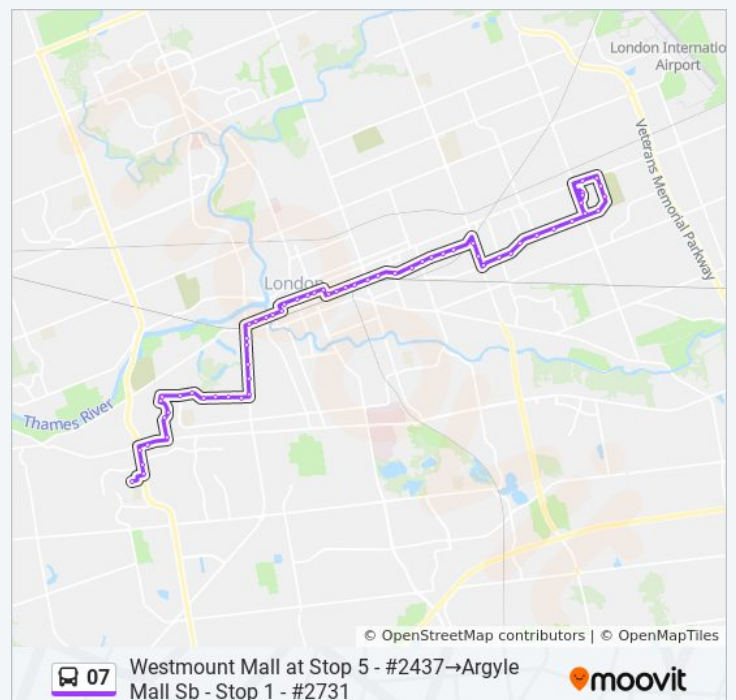

Wharnccliffe at Emery Nb - #2033

Wharnccliffe at Tecumseh Nb - #2054

Wharnccliffe at Elmwood Nb - #2031

Wharnccliffe at Byron Nb - #2022

Wharnccliffe at Euclid Nb - #2037

Stanley at Wharnccliffe Eb - #1759

Stanley at Perry Eb - #1758

Stanley at Wortley Eb - #1760

York at Thames Eb - #2170

07 bus Time Schedule

Westmount Mall at Stop 5 - #2437→Argyle Mall Sb - Stop 1 - #166 Route Timetable:

Sunday	8:39 AM - 10:36 PM
Monday	6:04 AM - 11:35 PM
Tuesday	6:04 AM - 11:35 PM
Wednesday	6:04 AM - 11:35 PM
Thursday	6:04 AM - 11:35 PM
Friday	8:39 AM - 10:36 PM
Saturday	6:08 AM - 11:42 PM

07 bus Info

Direction: Westmount Mall at Stop 5 - #2437→Argyle Mall Sb - Stop 1 - #166

Stops: 62

Trip Duration: 48 min

Line Summary:

Ridout at York Nb - #2743

King at Talbot Eb - #2736

King at Richmond Eb - #2735

King West Of Wellington Eb - #2916

Waterloo & King St Sb - #2744

York at Waterloo Eb - #2172

York at Colborne Eb - #2157

York at Maitland Eb - #2163

York at William Eb - #2175

York at Adelaide Eb - #2154

York at Lyle Eb - #2161