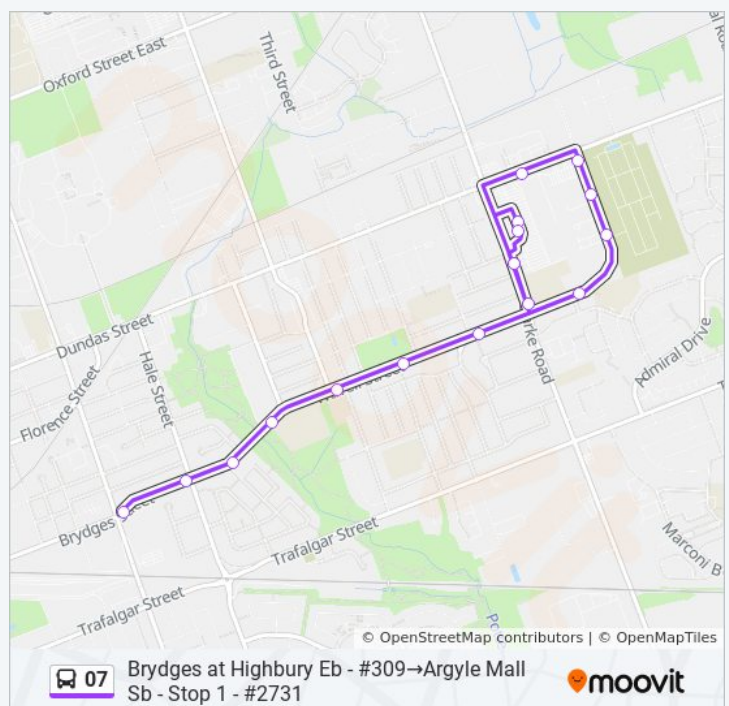

Sunday	8:51 AM
Monday	5:50 AM - 1:57 PM
Tuesday	5:50 AM - 1:57 PM
Wednesday	5:50 AM - 1:57 PM
Thursday	5:50 AM - 1:57 PM
Friday	8:51 AM
Saturday	Not Operational

07 bus Info

Direction: Brydges at Highbury Eb - #309→Argyle Mall Sb - Stop 1 - #166

Stops: 18

Trip Duration: 13 min

Line Summary:

Direction: King at Richmond Eb - #2735→Argyle Mall Sb - Stop 1 - #166

35 stops

07 bus Time Schedule

King at Richmond Eb - #2735→Argyle Mall Sb - Stop 1 - #166 Route Timetable:

King at Richmond Eb - #2735

King West Of Wellington Eb - #2916

Waterloo & King St Sb - #2744

York at Waterloo Eb - #2172

York at Colborne Eb - #2157

York at Maitland Eb - #2163

York at William Eb - #2175

York at Adelaide Eb - #2154