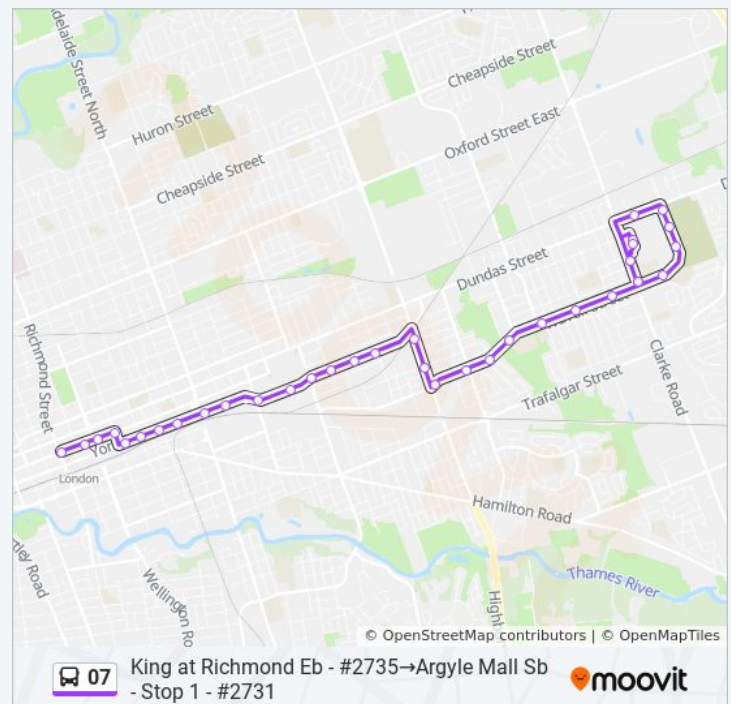

2040 Wavell Sb - #1903

1990 Wavell Sb - #1905

Wavell at Castle Dr Wb - #1897

Sunday	9:24 AM
Monday	Not Operational
Tuesday	Not Operational
Wednesday	Not Operational
Thursday	Not Operational
Friday	9:24 AM
Saturday	Not Operational

07 bus Info

Direction: King at Richmond Eb - #2735→Argyle Mall Sb - Stop 1 - #166

Stops: 35

Trip Duration: 26 min

Line Summary:

Clarke Road Secondary School - #420

Clarke at Churchill Nb - #398

Argyle Mall Sb - Stop 1 - #166

Direction: Westmount Mall at Stop 5 - #2437→Argyle Mall Sb - Stop 1 - #166

62 stops

[VIEW LINE SCHEDULE](#)

Westmount Mall at Stop 5 - #2437

780 Wonderland Rd Nb - #2139

Wonderland at Village Green Nb - #2135