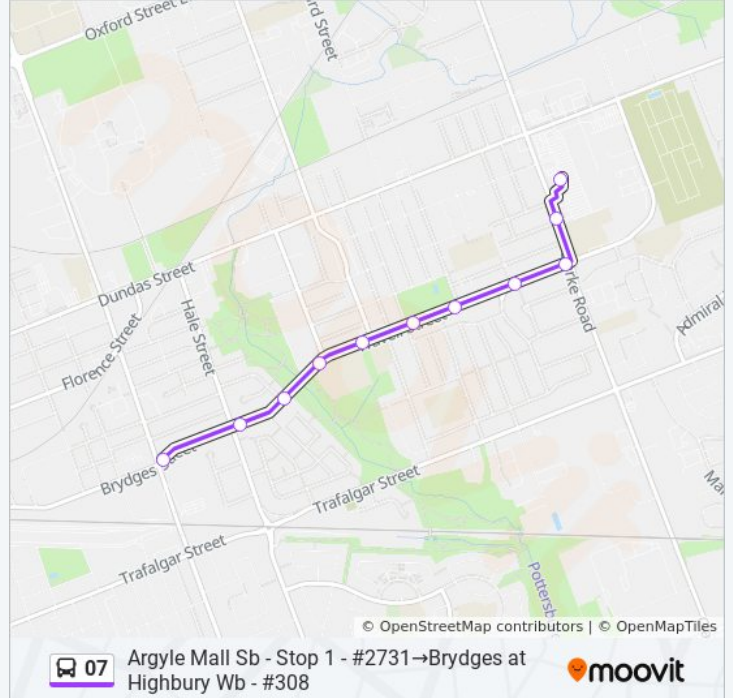

Use the Moovit App to find the closest 07 bus station near you and find out when is the next 07 bus arriving.

Direction: Argyle Mall Sb - Stop 1 - #166→Brydges at Highbury Wb - #308

11 stops

[VIEW LINE SCHEDULE](#)

- Argyle Mall Sb - Stop 1 - #166
- Clarke at Churchill Sb - #399
- Wavell at Clarke Wb - #1899
- Wavell at Merlin Cr Wb - #1913
- Wavell at Edmonton St Wb - #1908
- Wavell at Winnipeg Blvd Wb - #1918
- Wavell at Saskatoon St Wb - #1915
- Wavell at Kiwanis Park Dr Wb - #1911
- Brydges at Graydon Wb - #2208
- Brydges at Hale Wb - #306
- Brydges at Highbury Wb - #308

07 bus Time Schedule

Argyle Mall Sb - Stop 1 - #166→Brydges at Highbury Wb - #308 Route Timetable:

Sunday	12:25 AM - 11:23 PM
Monday	8:52 AM - 11:51 PM
Tuesday	12:18 AM - 11:51 PM
Wednesday	12:18 AM - 11:51 PM
Thursday	12:18 AM - 11:51 PM
Friday	12:18 AM - 11:23 PM
Saturday	11:55 PM

07 bus Info

Direction: Argyle Mall Sb - Stop 1 - #166→Brydges at Highbury Wb - #308

Stops: 11

Trip Duration: 6 min

Line Summary:

Direction: Argyle Mall Sb - Stop 1 - #166→Westmount Mall at Stop 5 - #2437

54 stops