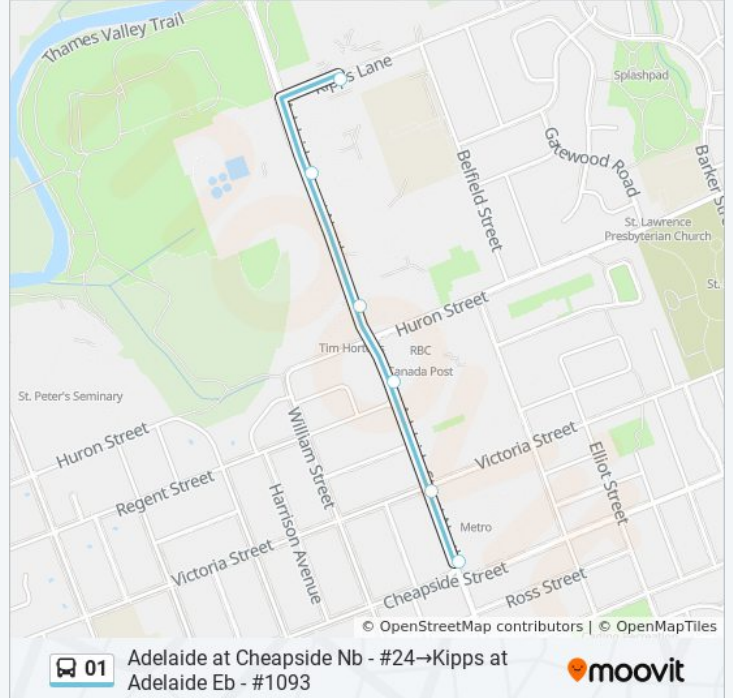

Use the Moovit App to find the closest 01 bus station near you and find out when is the next 01 bus arriving.

**Direction: Adelaide at Cheapside Nb - #24→Kipps at Adelaide Eb - #1093**

6 stops

[VIEW LINE SCHEDULE](#)

Adelaide at Cheapside Nb - #24

Adelaide at Victoria Nb - #87

Adelaide at Regent Nb - #74

Adelaide at Huron Nb - #39

Opposite 1145 Adelaide Nb - #42

Kipps at Adelaide Eb - #1093

**01 bus Time Schedule**

Adelaide at Cheapside Nb - #24→Kipps at Adelaide Eb - #1093 Route Timetable:

**01 bus Info**

**Direction:** Adelaide at Cheapside Nb - #24→Kipps at Adelaide Eb - #1093

**Stops:** 6

**Trip Duration:** 3 min

**Line Summary:**

**Direction: King Edward at Thompson - #→Shelbourne at Deveron Eb - #1657**

12 stops

[VIEW LINE SCHEDULE](#)

- King Edward at Thompson - #
- King Edward at Thompson Sb - #1089
- King Edward at Dieppe Sb - #2334
- King Edward at Scenic Sb - #1088
- King Edward at Echo Sb - #1083
- King Edward at Chippendale Sb - #1079
- King Edward at Eagle Sb - #1082
- Burlington at Cairn Eb - #312
- Burlington at Pond Mills Eb - #313
- Shelbourne at Burlington Gate Sb - #1656
- Shelbourne Between Burlington And Deveron Eb - #2452
- Shelbourne at Deveron Eb - #1657