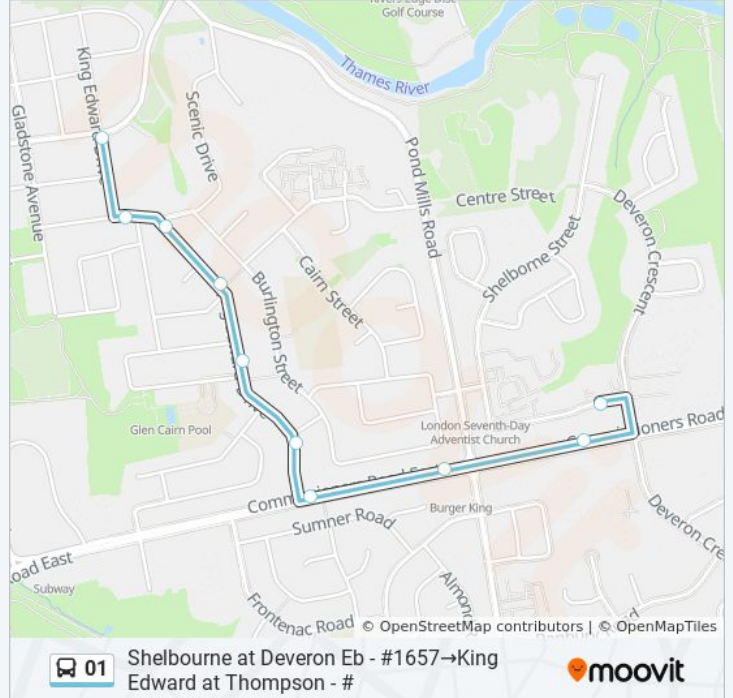

10 stops

[VIEW LINE SCHEDULE](#)

- Shelbourne at Deveron Eb - #1657
- Commissioners West Of Deveron 2 Wb - #452
- Commissioners West Of Pondmills Wb - #478
- Commissioners at King Edward Wb - #463
- King Edward at Burlington Nb - #1077
- King Edward at Chippendale Nb - #1078
- King Edward at Vermont Ave Nb - #1090
- King Edward at Scenic Nb - #1087
- King Edward at Dieppe Nb - #2333
- King Edward at Thompson - #

### 01 bus Time Schedule

Shelbourne at Deveron Eb - #1657→King Edward at Thompson - # Route Timetable:

|           |               |
|-----------|---------------|
| Sunday    | 00:03 - 22:51 |
| Monday    | 17:30 - 21:04 |
| Tuesday   | 17:30 - 21:04 |
| Wednesday | 17:30 - 21:04 |
| Thursday  | 17:30 - 21:04 |
| Friday    | 17:30 - 21:04 |
| Saturday  | 17:58         |

### 01 bus Info

**Direction:** Shelbourne at Deveron Eb - #1657→King Edward at Thompson - #

**Stops:** 10

**Trip Duration:** 5 min

**Line Summary:**

**Direction: Shelbourne at Deveron Eb - #1657→Kipps at Adelaide Eb - #1093**

49 stops

[VIEW LINE SCHEDULE](#)

- Shelbourne at Deveron Eb - #1657
- Commissioners West Of Deveron 2 Wb - #452
- Commissioners West Of Pondmills Wb - #478
- Commissioners at King Edward Wb - #463
- King Edward at Burlington Nb - #1077
- King Edward at Chippendale Nb - #1078
- King Edward at Vermont Ave Nb - #1090
- King Edward at Scenic Nb - #1087
- King Edward at Dieppe Nb - #2333
- Thompson at King Edward Wb - #1787
- Thompson at Gladstonewb - #1784
- Thompson at Chesterfield Wb - #1780
- Thompson at Jacqueline Wb - #1785
- Thompson at Adelaide Wb - #1777
- Westminster at Thompson Rd Sb - #2702
- Westminster at Whetter Ave Sb - #2008
- Westminster at Baseline Rd Sb - #1986
- Base Line West Of Fairview Ave Wb - #189