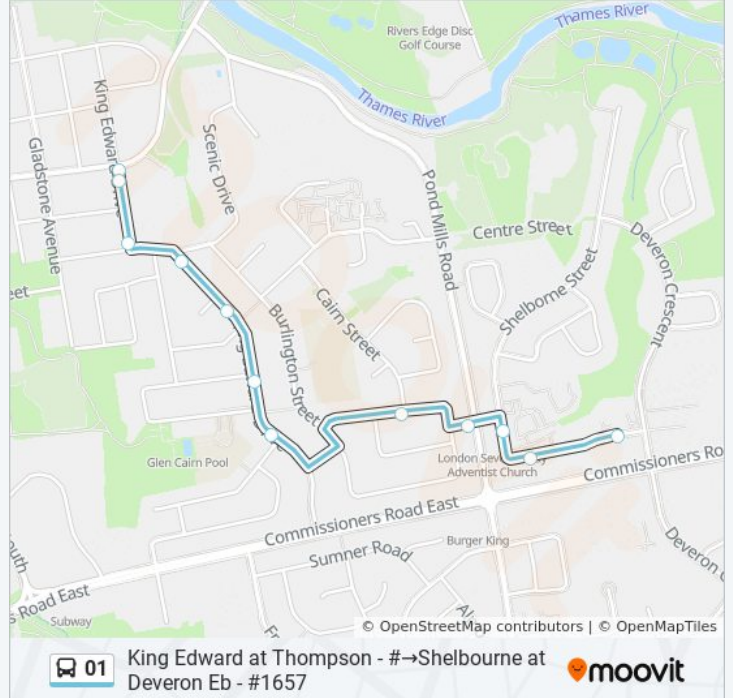

**01 bus Info**

**Direction:** Adelaide at Cheapside Nb - #24→Kipps at Adelaide Eb - #1093

**Stops:** 6

**Trip Duration:** 3 min

**Line Summary:**

**Direction: King Edward at Thompson - #→Shelbourne at Deveron Eb - #1657**

12 stops

[VIEW LINE SCHEDULE](#)

- King Edward at Thompson - #
- King Edward at Thompson Sb - #1089
- King Edward at Dieppe Sb - #2334
- King Edward at Scenic Sb - #1088
- King Edward at Echo Sb - #1083
- King Edward at Chippendale Sb - #1079
- King Edward at Eagle Sb - #1082
- Burlington at Cairn Eb - #312
- Burlington at Pond Mills Eb - #313
- Shelbourne at Burlington Gate Sb - #1656
- Shelbourne Between Burlington And Deveron Eb - #2452
- Shelbourne at Deveron Eb - #1657

**01 bus Time Schedule**

King Edward at Thompson - #→Shelbourne at Deveron Eb - #1657 Route Timetable:

|           |               |
|-----------|---------------|
| Sunday    | 08:42 - 12:06 |
| Monday    | 05:59 - 06:42 |
| Tuesday   | 05:59 - 06:42 |
| Wednesday | 05:59 - 06:42 |
| Thursday  | 05:59 - 06:42 |
| Friday    | 05:59 - 06:42 |
| Saturday  | 06:07         |

**01 bus Info**

**Direction:** King Edward at Thompson - #→Shelbourne at Deveron Eb - #1657

**Stops:** 12

**Trip Duration:** 5 min

**Line Summary:**

**Direction: Kipps at Adelaide Eb - #1093→Adelaide at Huron Sb - #40**