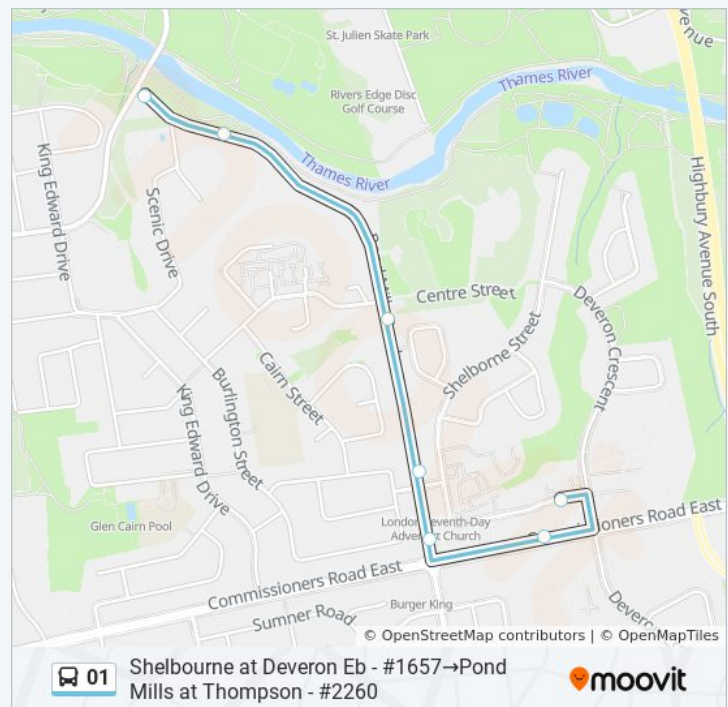

**01 bus Info**

**Direction:** King Edward at Thompson - #→Shelbourne at Deveron Eb - #1657

**Stops:** 12

**Trip Duration:** 5 min

**Line Summary:**

**Direction: Kipps at Adelaide Eb - #1093→Adelaide at Huron Sb - #40**

### 01 bus Info

**Direction:** Shelbourne at Deveron Eb - #1657→King Edward at Thompson - #

**Stops:** 10

**Trip Duration:** 5 min

**Line Summary:**

**Direction: Shelbourne at Deveron Eb - #1657→Kipps at Adelaide Eb - #1093**

## #1657→Pond Mills at Thompson - #2260

9 stops

[VIEW LINE SCHEDULE](#)

Shelbourne at Deveron Eb - #1657

Commissioners West Of Deveron 2 Wb - #452

Commissioners West Of Pondmills Wb - #478

Pond Mills at Commissioners Nb - #1409

### 01 bus Info

**Direction:** Shelbourne at Deveron Eb - #1657→Pond Mills at Thompson - #2260

**Stops:** 9

**Trip Duration:** 5 min

**Line Summary:**

01 bus time schedules and route maps are available in an offline PDF at [moovitapp.com](https://moovitapp.com). Use the [Moovit App](#) to see live bus times, train schedule or subway schedule, and step-by-step directions for all public transit in London.