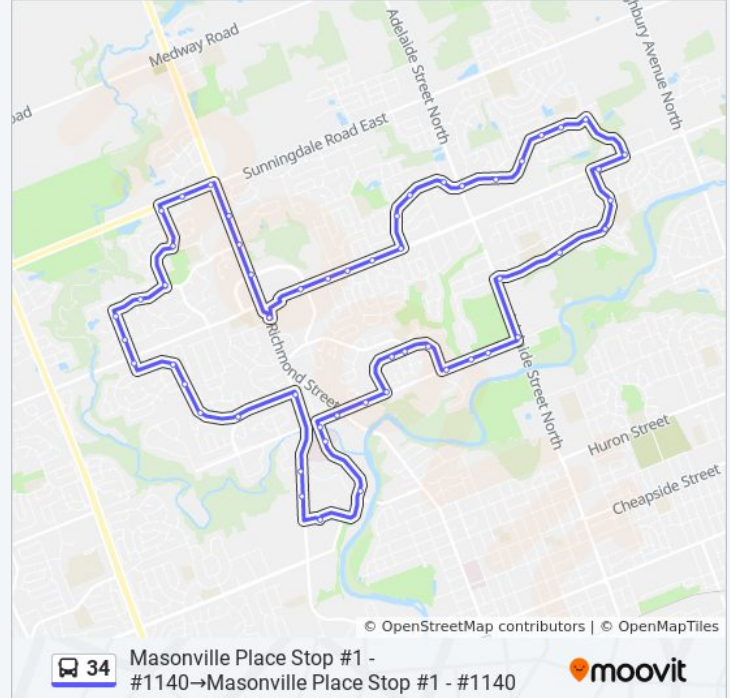

Grenfell at Midale Wb - #803

Grenfell at Grenfell Cr Wb - #801

Grenfell at Adelaide Wb - #800

Phillbrook at Silverbrook Wb - #1385

Phillbrook at Phillbrook - #1383

Phillbrook at Billybrook - #2352

Fanshawe at Phillbrook Wb - #708

Fanshawe at Hastings Wb - #696

Fanshawe at Jennifer 1 Wb - #699

Fanshawe at Jennifer 2 Wb - #700

Fanshawe West Of North Centre Wb - #705

Masonville Place Stop #1 - #1140

Direction: Masonville Place Stop #2 - #1141 → Masonville Place Stop #2 - #1141

59 stops

[VIEW LINE SCHEDULE](#)

Masonville Place Stop #2 - #1141

Fanshawe West Of North Centre Eb - #704

Fanshawe East Of North Centre Eb - #706

Fanshawe at Hastings West Eb - #697

Fanshawe at Hastings East Eb - #695