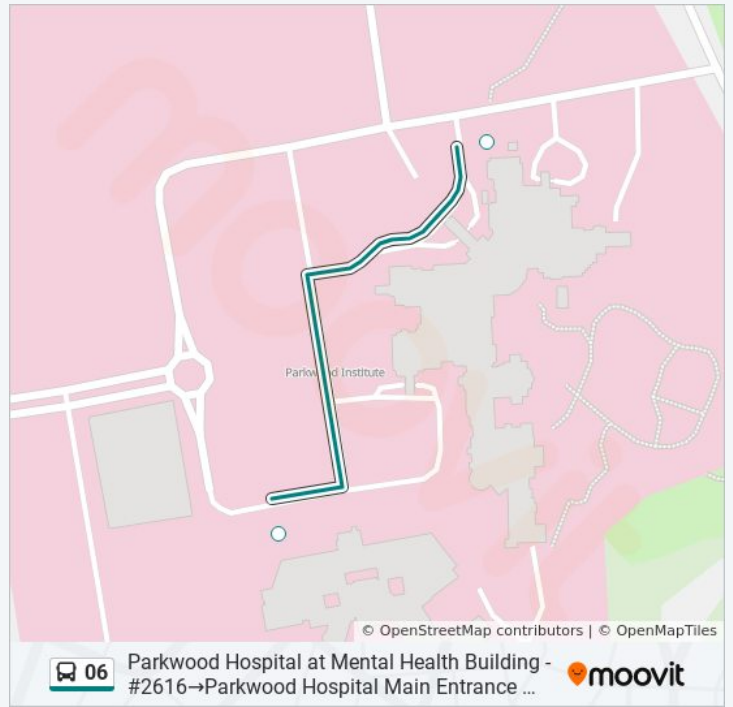

**06 bus Info**  
**Direction:** Parkwood Hospital Main Entrance Wb - #1373→Universtiy Hospital Sb - #1817  
**Stops:** 35  
**Trip Duration:** 29 min  
**Line Summary:**

Richmond at Queens Nb - #1501

Richmond at Angel Nb - #1488

### 06 bus Time Schedule

Parkwood Hospital at Mental Health Building - #2616→Parkwood Hospital Main Entrance Wb - #1373 Route Timetable:

Sunday	Not Operational
Monday	5:43 AM - 7:13 AM
Tuesday	5:43 AM - 7:13 AM
Wednesday	5:43 AM - 7:13 AM
Thursday	5:43 AM - 7:13 AM
Friday	Not Operational
Saturday	6:13 AM - 12:26 PM

### 06 bus Info

**Direction:** Parkwood Hospital at Mental Health Building - #2616→Parkwood Hospital Main Entrance Wb - #1373

**Stops:** 2

**Trip Duration:** 1 min

**Line Summary:**

**Direction: Richmond at Queens Nb - #1501 → Universtiy Hospital Sb - #1817**

**06 bus Info**

**Direction:** Richmond at Queens Nb - #1501 → Universtiy Hospital Sb - #1817

**Stops:** 17

**Trip Duration:** 13 min

**Line Summary:**

**Direction: Universtiy Hospital Sb - #1817→Parkwood Hospital Main Entrance Wb - #1373**