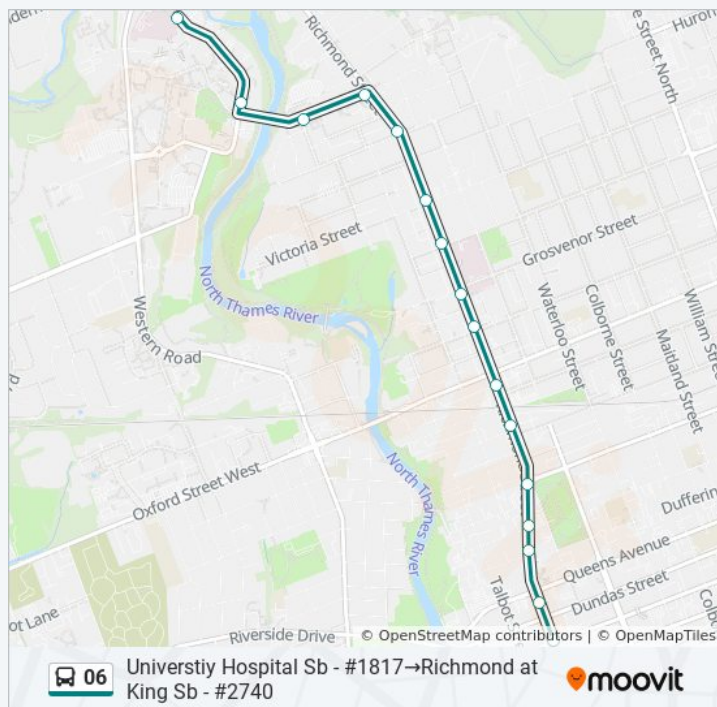

16 stops

[VIEW LINE SCHEDULE](#)

Universtiy Hospital Sb - #1817

Delaware Hall Sb - #509

University Dr at Sunset Eb - #1820

University Main Gates Eb - #1818

Richmond at Huron Sb - #1482

Richmond at Victoria Sb - #1515

### 06 bus Time Schedule

Universtiy Hospital Sb - #1817→Richmond at King Sb - #2740 Route Timetable:

Sunday	12:13 AM - 11:18 PM
Monday	8:58 PM
Tuesday	12:11 AM - 8:58 PM
Wednesday	12:11 AM - 8:58 PM
Thursday	12:11 AM - 8:58 PM
Friday	12:11 AM - 11:18 PM
Saturday	6:42 PM - 9:00 PM

### 06 bus Info

**Direction:** Universtiy Hospital Sb - #1817→Richmond at King Sb - #2740

**Stops:** 16

Richmond at Oxford Sb - #1495

Richmond at Mill Sb - #1493

Richmond at Central Sb - #1463

Richmond at Kent Sb - #1489

Richmond at Dufferin Sb - #1467

Richmond South Of Queens Sb - #2742

Richmond at King Sb - #2740

**Trip Duration:** 14 min  
**Line Summary:**

06 bus time schedules and route maps are available in an offline PDF at [moovitapp.com](https://moovitapp.com). Use the [Moovit App](#) to see live bus times, train schedule or subway schedule, and step-by-step directions for all public transit in London.