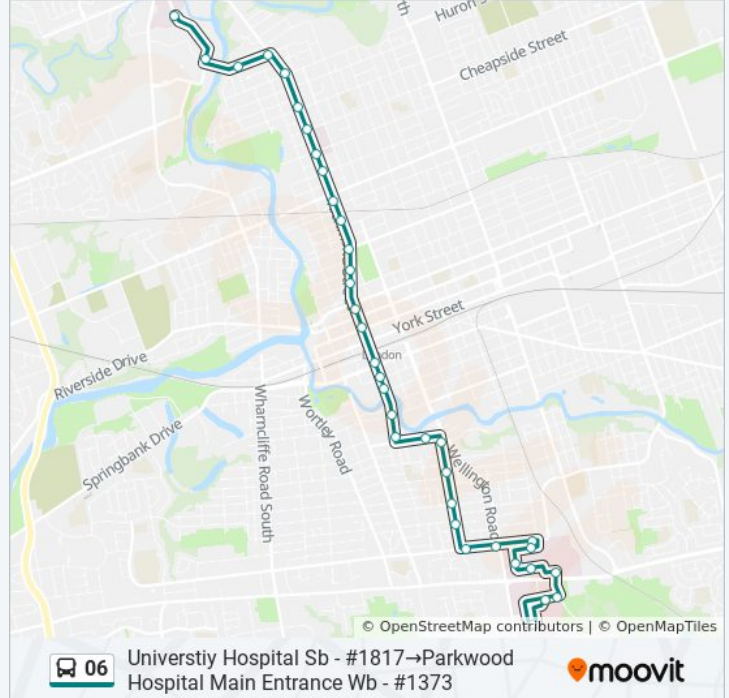

Richmond at Grey Sb - #1475

Carfrae & Carfrae St Sb - #324

Carfrae at Woodland PI Sb - #326

Grand at High Eb - #790

High at Grand Sb - #936

High at Windsor Cres Sb - #940

High at Emery Sb - #934

High at Chester Sb - #932

Base Line at High Eb - #192

Base Line West Of Wellington Eb - #208

Base Line West Of Fairview Eb - #190

Victoria Hospital & Baseline Rd Ent Wb - #1859

Victoria Hospital Cancer Centre Sb - #1855

Victoria Hospital & Zone A Eb - #2284

Victoria Hospital at Western Counties Eb - #1857

Parkwood Hospital at Western Counties Rd Wb - #1376

Parkwood Hospital at Mental Health Building - #2616

Parkwood Hospital Main Entrance Wb - #1373

Direction: Universtiy Hospital Sb - #1817→Richmond at King Sb - #2740

16 stops

[VIEW LINE SCHEDULE](#)

Universtiy Hospital Sb - #1817

Delaware Hall Sb - #509

University Dr at Sunset Eb - #1820

University Main Gates Eb - #1818

Richmond at Huron Sb - #1482

Richmond at Victoria Sb - #1515

Richmond at Cheapside Sb - #1465

Richmond at Grosvenor Sb - #1477

Richmond at St. James Sb - #1487

06 bus Time Schedule

Universtiy Hospital Sb - #1817→Richmond at King Sb - #2740 Route Timetable:

Sunday	12:13 AM - 11:18 PM
Monday	8:58 PM
Tuesday	12:11 AM - 8:58 PM
Wednesday	12:11 AM - 8:58 PM
Thursday	12:11 AM - 8:58 PM
Friday	12:11 AM - 11:18 PM
Saturday	6:42 PM - 9:00 PM

06 bus Info

Direction: Universtiy Hospital Sb - #1817→Richmond at King Sb - #2740

Stops: 16