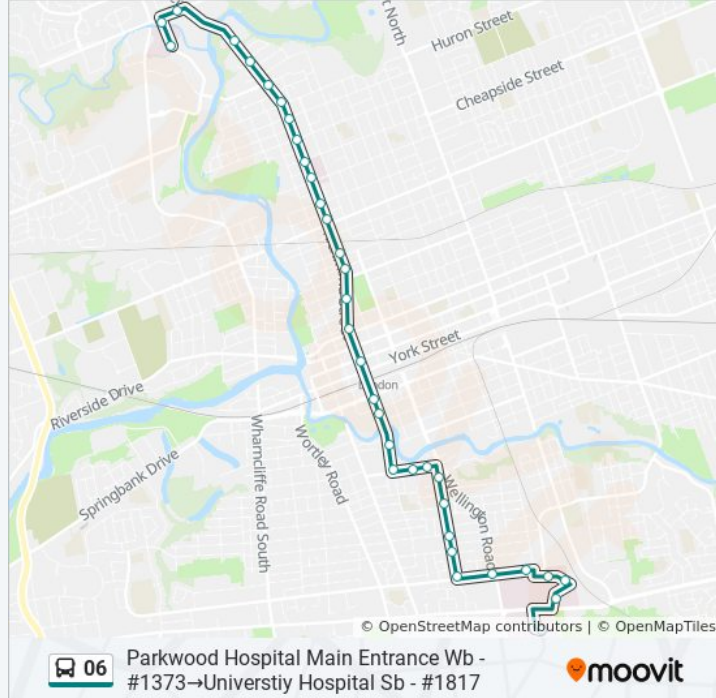

Use the Moovit App to find the closest 06 bus station near you and find out when is the next 06 bus arriving.

**Direction: Parkwood Hospital Main Entrance Wb - #1373→Universtiy Hospital Sb - #1817**  
 35 stops  
[VIEW LINE SCHEDULE](#)

**06 bus Info**  
**Direction:** Parkwood Hospital Main Entrance Wb - #1373→Universtiy Hospital Sb - #1817  
**Stops:** 35  
**Trip Duration:** 29 min  
**Line Summary:**

Richmond at Queens Nb - #1501

Richmond at Angel Nb - #1488

Richmond at Regent Nb - #1506

Richmond at Huron Nb - #1481

Richmond at University Nb - #1512

Richmond at Bernard Nb - #2870

Richmond North Of Raymond Nb - #1502

Windermere at Richmond Wb - #2084

Perth at Windermere Sb - #1379

Universtiy Hospital Sb - #1817

**Direction: Parkwood Hospital at Mental Health Building - #2616→Parkwood Hospital Main Entrance Wb - #1373**

2 stops

[VIEW LINE SCHEDULE](#)

Parkwood Hospital at Mental Health Building - #2616