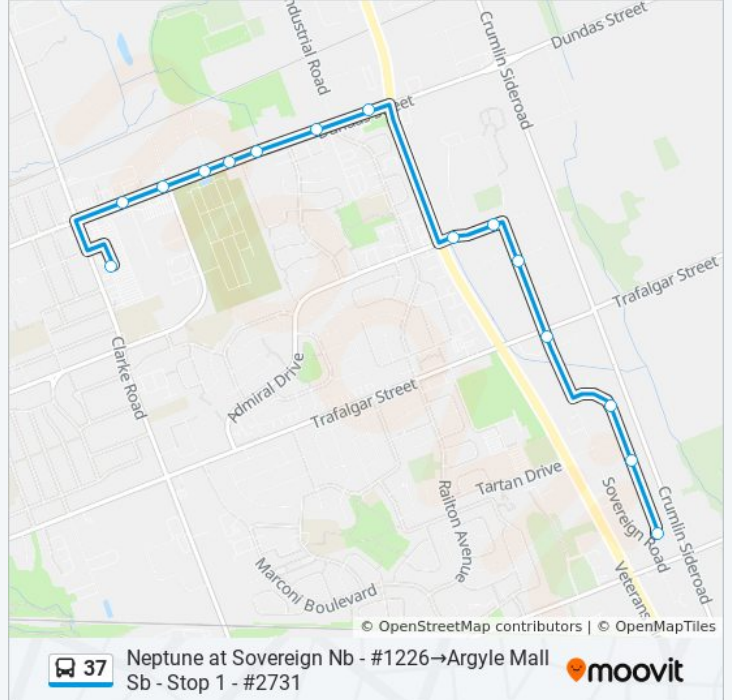

Use the Moovit App to find the closest 37 bus station near you and find out when is the next 37 bus arriving.

Direction: Argyle Mall Sb - Stop 1 - #166→Neptune at Sovereign Nb - #1226

16 stops

[VIEW LINE SCHEDULE](#)

37 bus Info

Direction: Argyle Mall Sb - Stop 1 - #166→Neptune at Sovereign Nb - #1226

Stops: 16

Trip Duration: 13 min

Line Summary:

Direction: Neptune at Sovereign Nb - #1226→Argyle Mall Sb - Stop 1 - #166

37 bus Time Schedule

Neptune at Sovereign Nb - #1226→Argyle Mall Sb - Stop 1 - #166 Route Timetable:

Sunday	Not Operational
Monday	6:55 AM - 5:11 PM
Tuesday	6:55 AM - 5:11 PM
Wednesday	6:55 AM - 5:11 PM
Thursday	6:55 AM - 5:11 PM
Friday	Not Operational
Saturday	Not Operational

37 bus Info

Direction: Neptune at Sovereign Nb - #1226→Argyle Mall Sb - Stop 1 - #166

Stops: 15

Trip Duration: 10 min

Line Summary:

Direction: Neptune at Sovereign Nb - #1226→Sovereign at Trafalgar Nb - #1721