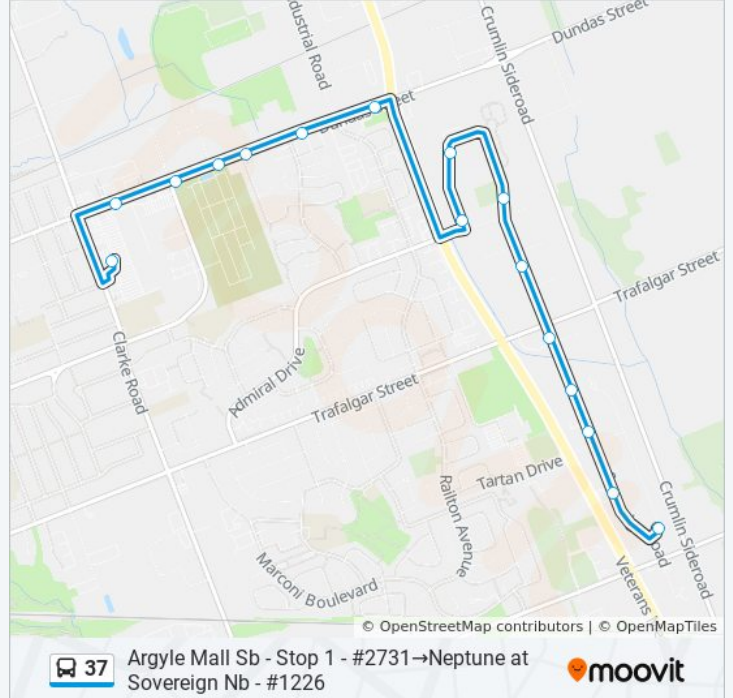

Use the Moovit App to find the closest 37 bus station near you and find out when is the next 37 bus arriving.

Direction: Argyle Mall Sb - Stop 1 - #166→Neptune at Sovereign Nb - #1226

16 stops

[VIEW LINE SCHEDULE](#)

- Argyle Mall Sb - Stop 1 - #166
- Dundas East Of Eastwood Eb - #557
- Dundas East Of Wavell Eb - #617
- Dundas at Forest Lawn Eb - #569
- Dundas at Speight Eb - #605
- Dundas at Carlyle Eb - #547
- Dundas at Vmp Eb - #2314
- Sovereign at Admiral Nb - #2412
- 669 Sovereign Nb - #2414
- Sovereign North Of Admiral Sb - #2413
- Sovereign at Belleisle Crt Sb - #1717
- Sovereign at Trafalgar Sb - #1722
- Sovereign at Neptune 1 Sb - #1718
- Sovereign at Tartan Sb - #1720
- Sovereign at Neptune Cres 2 Sb - #1719
- Neptune at Sovereign Nb - #1226

37 bus Time Schedule

Argyle Mall Sb - Stop 1 - #166→Neptune at Sovereign Nb - #1226 Route Timetable:

Sunday	Not Operational
Monday	6:42 AM - 4:58 PM
Tuesday	6:42 AM - 4:58 PM
Wednesday	6:42 AM - 4:58 PM
Thursday	6:42 AM - 4:58 PM
Friday	Not Operational
Saturday	Not Operational

37 bus Info

Direction: Argyle Mall Sb - Stop 1 - #166→Neptune at Sovereign Nb - #1226

Stops: 16

Trip Duration: 13 min

Line Summary:

Direction: Neptune at Sovereign Nb - #1226→Argyle Mall Sb - Stop 1 - #166