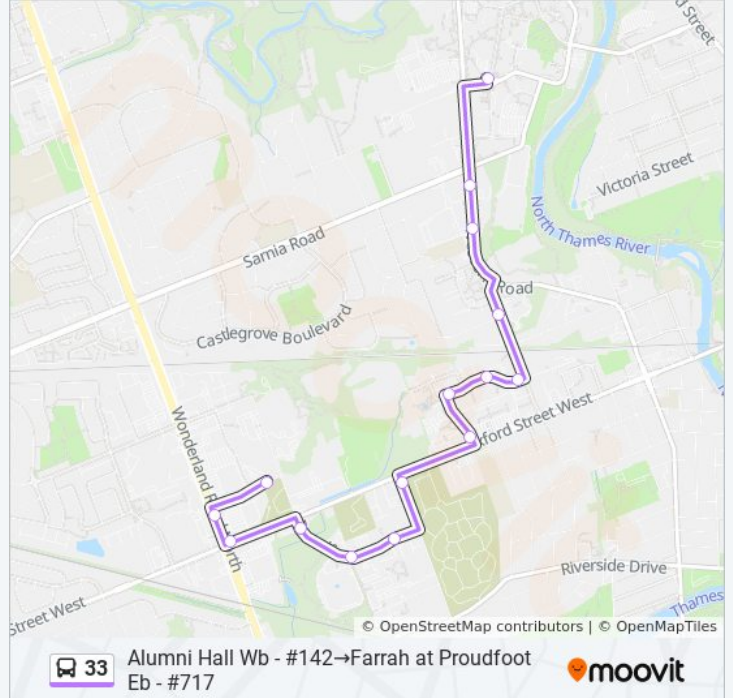

Use the Moovit App to find the closest 33 bus station near you and find out when is the next 33 bus arriving.

Direction: Alumni Hall Wb - #142→Farrah at Proudfoot Eb - #717

15 stops

[VIEW LINE SCHEDULE](#)

33 bus Info

Direction: Alumni Hall Wb - #142→Farrah at Proudfoot Eb - #717

Stops: 15

Trip Duration: 19 min

Line Summary:

Direction: Farrah at Proudfoot Eb - #717→Alumni Hall Wb - #142

15 stops

[VIEW LINE SCHEDULE](#)

33 bus Info

Direction: Farrah at Proudfoot Eb - #717→Alumni Hall Wb - #142

Stops: 15

Trip Duration: 15 min

Line Summary:

Direction: Farrah at Proudfoot Eb - #717→Proudfoot at Oxford - #

3 stops

[VIEW LINE SCHEDULE](#)

33 bus Info

Direction: Farrah at Proudfoot Eb - #717→Proudfoot at Oxford - #

Stops: 3

Trip Duration: 1 min

Line Summary:

Direction: Proudfoot at Oxford - #→Farrah at Proudfoot Eb - #717

4 stops

[VIEW LINE SCHEDULE](#)