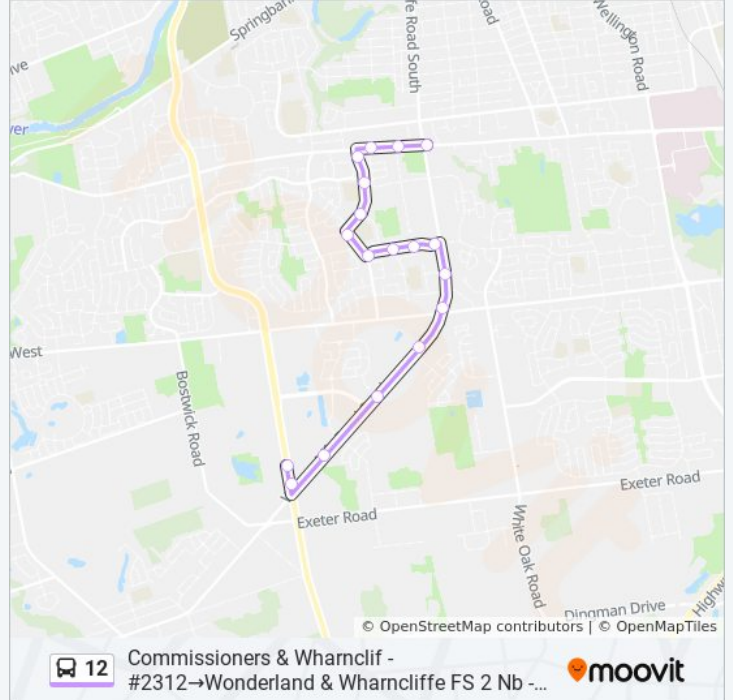

- (1) Commissioners & Wharncrif - #2312→Wonderland & Wharnccliffe FS 2 Nb - #2610: 8:18 AM
- (2) Queens at Richmond Wb - #2737→Wonderland & Wharnccliffe FS 2 Nb - #2610: 6:30 AM - 11:56 PM
- (3) Wonderland & Wharnccliffe FS 2 Nb - #2610→Commissioners & Wharncrif - #2312: 12:15 AM - 11:47 PM
- (4) Wonderland & Wharnccliffe FS 2 Nb - #2610→Queens at Richmond Wb - #2737: 6:00 AM - 11:17 PM

Use the Moovit App to find the closest 12 bus station near you and find out when is the next 12 bus arriving.

Direction: Commissioners & Wharncrif - #2312→Wonderland & Wharnccliffe FS 2 Nb - #2610

19 stops

[VIEW LINE SCHEDULE](#)

- Commissioners & Wharncrif - #2312
- Commissioners at Gordon Wb - #457
- Commissioners at Huxley Wb - #461
- Viscount at Commissioners Sb - #1872
- Viscount at Tavistock Rd 1 Sb - #1886
- Viscount South Of Galloway Cr Sb - #1877
- Notre Dame at Viscount Sb - #1240
- Belmont at Notre Dame Eb - #235
- Belmont at St Lawrence Eb - #236
- Belmont at Hillsborough Eb - #234
- Belmont at Wharnccliffe Eb - #237
- Wharnccliffe at Westdale Sb - #2056
- Wharnccliffe & Southdale Ns Sb - #2594
- Wharnccliffe & Legendary FS Sb - #2593
- Wharnccliffe at Castle Rock Sb - #2751
- Wharnccliffe at Morgan Ns Sb - #2961
- Wharnccliffe & Morgan FS Sb - #2595
- Wonderland at Wharnccliffe Nb - #2528

12 bus Info

Direction: Commissioners & Wharncrif - #2312→Wonderland & Wharnccliffe FS 2 Nb - #2610
Stops: 19
Trip Duration: 11 min
Line Summary:

Direction: Queens at Richmond Wb - #2737→Wonderland & Wharncliffe FS 2 Nb - #2610