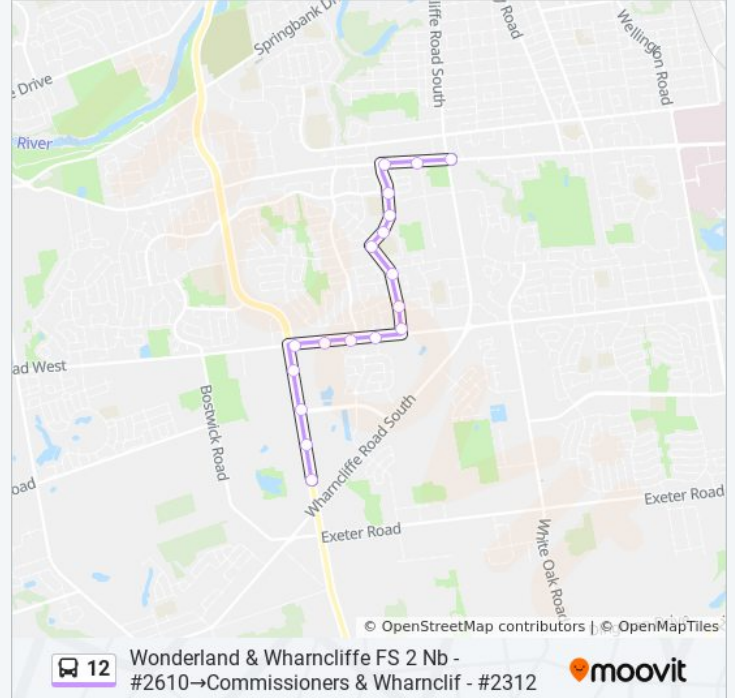

Sunday	9:51 PM
Monday	6:14 PM - 11:47 PM
Tuesday	12:15 AM - 11:47 PM
Wednesday	12:15 AM - 11:47 PM
Thursday	12:15 AM - 11:47 PM
Friday	12:15 AM - 9:51 PM
Saturday	Not Operational

12 bus Info

Direction: Wonderland & Wharnclyffe FS 2 Nb - #2610→Commissioners & Wharnclyffe - #2312

Stops: 18

Trip Duration: 12 min

Line Summary:

Commissioners at Viscount Eb - #483

Commissioners at Gordon Eb - #456

Commissioners & Wharnclif - #2312

Direction: Wonderland & Wharncliffe FS 2 Nb - #2610→Queens at Richmond Wb - #2737