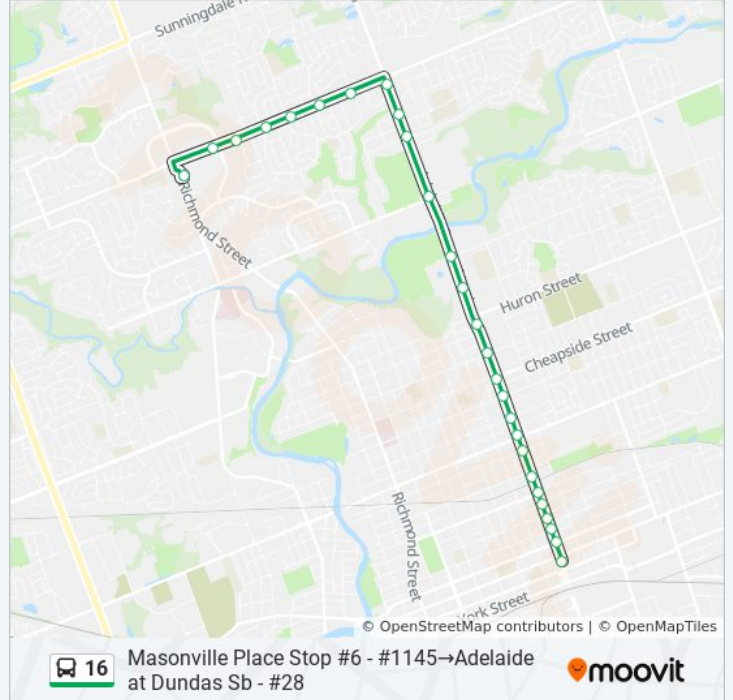

Adelaide North Of Kipps Lane Sb - #44

Adelaide South Of Kipps Lane 2 Sb - #47

Adelaide at Huron Sb - #40

Adelaide at Victoria Sb - #88

16 bus Time Schedule

Masonville Place Stop #6 - #1145→Adelaide at Dundas Sb - #28 Route Timetable:

Sunday	1:11 AM - 11:17 PM
Monday	Not Operational
Tuesday	Not Operational
Wednesday	Not Operational
Thursday	Not Operational
Friday	5:10 PM - 11:17 PM
Saturday	5:55 PM - 11:49 PM

16 bus Info

Direction: Masonville Place Stop #6 - #1145→Adelaide at Dundas Sb - #28

Stops: 28

Trip Duration: 18 min

Line Summary:

Adelaide at Cheapside Sb - #25
 Adelaide at Grosvenor Sb - #35
 Adelaide at St. James Sb - #79
 Adelaide at Oxford Sb - #68
 Adelaide at Piccadilly Sb - #71
 Adelaide at Pall Mall Sb - #69
 Adelaide at Central Sb - #23
 Adelaide at Rosedale Sb - #76
 Adelaide at Princess Sb - #72
 Adelaide at Dufferin Sb - #2690
 Adelaide at Queens Sb - #73
 Adelaide at Dundas Sb - #28

Direction: Masonville Place Stop #6 - #1145 -> Commissioners West Of Deveron 2 Wb - #452

50 stops

[VIEW LINE SCHEDULE](#)

Masonville Place Stop #6 - #1145
 Fanshawe East Of Richmond Eb - #709
 Fanshawe West Of North Centre Eb - #704
 Fanshawe East Of North Centre Eb - #706
 Fanshawe at Hastings West Eb - #697
 Fanshawe at Hastings East Eb - #695
 Fanshawe at Stoneybrook West Eb - #713
 Fanshawe at Stoneybrook East Eb - #711
 Adelaide at Fanshawe Pk Rd Sb - #32
 Adelaide at Mapledale Sb - #55
 Adelaide at Willowdale Sb - #2186
 Adelaide at Winderemere Sb - #90
 Adelaide North Of Kipps Lane Sb - #44
 Adelaide South Of Kipps Lane 2 Sb - #47
 Adelaide at Huron Sb - #40