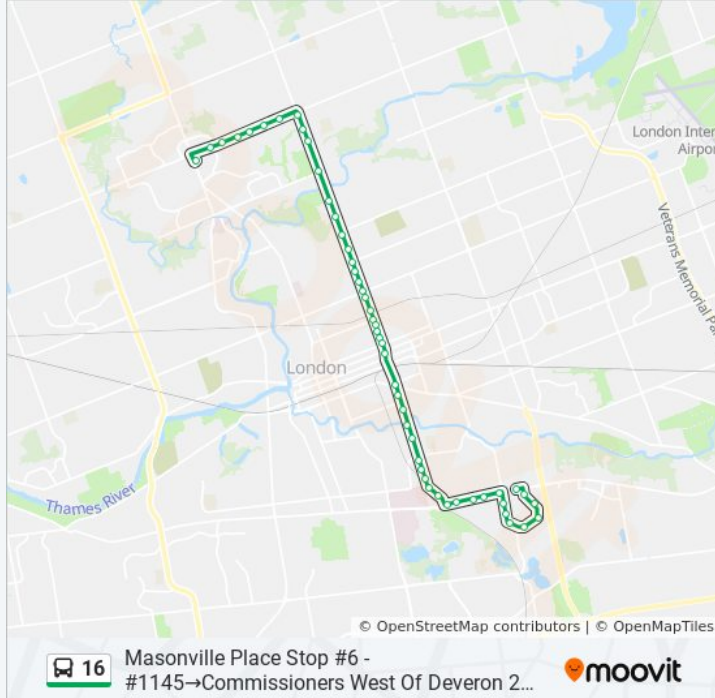

Adelaide at Victoria Sb - #88

Adelaide at Cheapside Sb - #25

Adelaide at Grosvenor Sb - #35

Adelaide at St. James Sb - #79

Adelaide at Oxford Sb - #68

Adelaide at Piccadilly Sb - #71

Adelaide at Pall Mall Sb - #69

Adelaide at Central Sb - #23

Adelaide at Rosedale Sb - #76

Adelaide at Princess Sb - #72

Adelaide at Dufferin Sb - #2690

Adelaide at Queens Sb - #73

Adelaide at Dundas Sb - #28

Adelaide at Hamilton Sb - #36

Adelaide at Hill Sb - #38

Adelaide at Nelson Sb - #59

Adelaide at Ada Sb - #21

Adelaide at Edna Sb - #29

Adelaide at Thompson Sb - #84

155 Adelaide Sb - #85

207 Adelaide - #83

247 Adelaide Sb - #86

Adelaide at Leathorne Sb - #49

Commissioners at Adelaide Eb - #445

Commissioners at Leathorne Eb - #464

Commissioners at Frontenac Eb - #454

Commissioners at King Edward Eb - #462

Commissioners West Of Pondmills Eb - #475

Pond Mills at Oldham South Leg Sb - #2864

Deveron at Pond Mills Eb - #2819

Deveron at Glenroy Eb - #2817

Deveron at Lysanda Nb - #2818

Deveron at Banbury Nb - #2816