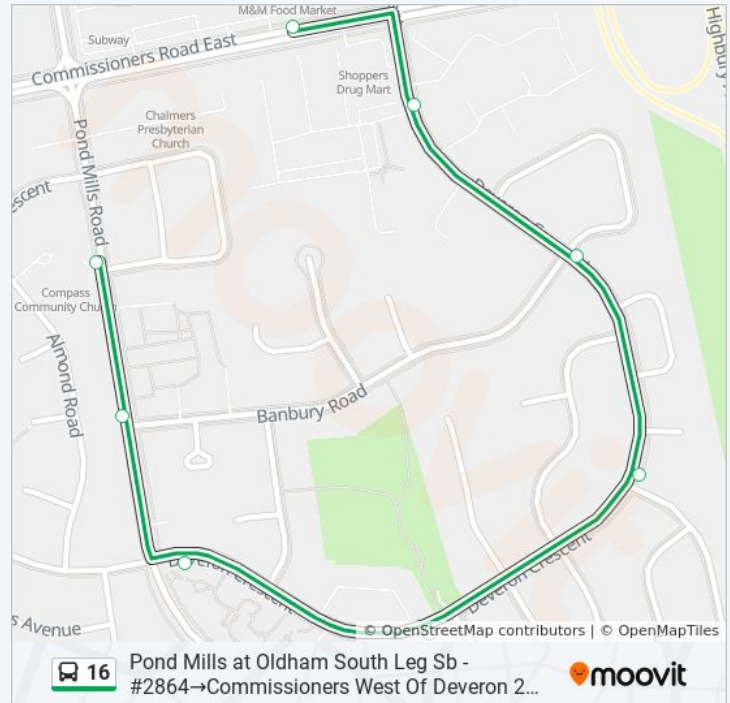

Deveron at Commissioners Nb - #513

Commissioners West Of Deveron 2 Wb - #452

16 bus Info

Direction: Pond Mills at Oldham South Leg Sb - #2864→Commissioners West Of Deveron 2 Wb - #452

Stops: 7

Trip Duration: 4 min

Line Summary:

16 bus time schedules and route maps are available in an offline PDF at moovitapp.com. Use the [Moovit App](#) to see live bus times, train schedule or subway schedule, and step-by-step directions for all public transit in London.

[About Moovit](#) · [MaaS Solutions](#) · [Supported Countries](#) · [Mooviter Community](#)

© 2024 Moovit - All Rights Reserved

Check Live Arrival Times