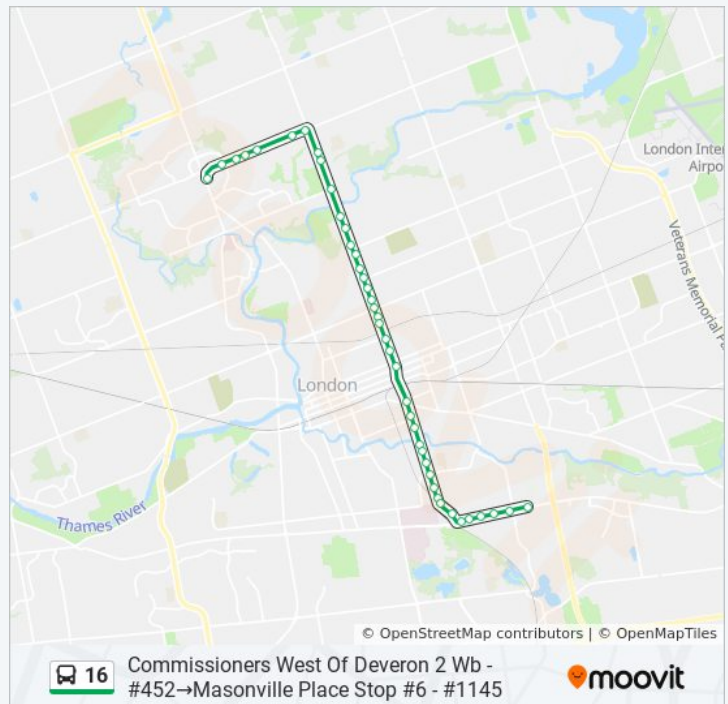

16 bus Info

Direction: Commissioners West Of Deveron 2 Wb - #452 → Adelaide at Dundas Nb - #27

Stops: 18

Trip Duration: 12 min

Line Summary:

[16 bus Line Map](#)

Direction: Commissioners West Of Deveron 2 Wb - #452→Masonville Place Stop #6 - #1145

41 stops

[VIEW LINE SCHEDULE](#)

- Commissioners West Of Deveron 2 Wb - #452
- Commissioners West Of Pondmills Wb - #478
- Commissioners at King Edward Wb - #463
- Commissioners at Frontenac Wb - #455
- Commissioners at Leathorne Wb - #465
- Commissioners East Of Adelaide Wb - #446
- Adelaide South Of Leathorne St Nb - #48
- Adelaide North Of Leathorne 1 Nb - #50
- Adelaide North Of Leathorne 2 Nb - #52
- Adelaide North Of Leathorne 3 Nb - #2185
- Adelaide at Thompson Nb - #82
- Adelaide at Maud Nb - #56
- Adelaide at Terrace Nb - #81
- Adelaide at Ada Nb - #20
- Adelaide at Nelson Nb - #58
- Adelaide at Hill Nb - #37
- Adelaide at Little Simcoe Nb - #53
- Adelaide at Dundas Nb - #27
- Adelaide at Lorne Nb - #54
- Adelaide at Central Nb - #22
- Adelaide at McMahan Nb - #57
- Adelaide at Piccadilly Nb - #70
- Adelaide at Oxford Nb - #67
- Adelaide at St. James Nb - #78
- Adelaide at Grosvenor Nb - #34
- Adelaide at Cheapside Nb - #24
- Adelaide at Victoria Nb - #87
- Adelaide at Regent Nb - #74

16 bus Time Schedule

Commissioners West Of Deveron 2 Wb - #452→Masonville Place Stop #6 - #1145 Route Timetable:

Sunday	12:16 AM - 10:49 PM
Monday	5:50 AM - 11:37 PM
Tuesday	12:02 AM - 11:37 PM
Wednesday	12:02 AM - 11:37 PM
Thursday	12:02 AM - 11:37 PM
Friday	12:02 AM - 10:49 PM
Saturday	6:19 AM - 11:47 PM

16 bus Info

Direction: Commissioners West Of Deveron 2 Wb - #452→Masonville Place Stop #6 - #1145

Stops: 41

Trip Duration: 32 min

Line Summary:

Adelaide at Huron Nb - #39

Opposite 1145 Adelaide Nb - #42

Adelaide North Of Kipps Lane Nb - #43