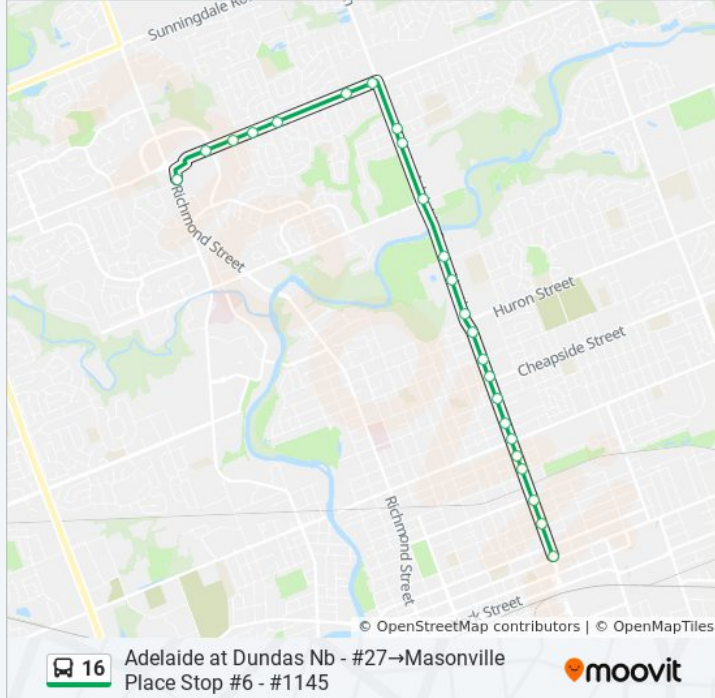

Use the Moovit App to find the closest 16 bus station near you and find out when is the next 16 bus arriving.

Direction: Adelaide at Dundas Nb - #27 → Masonville Place Stop #6 - #1145

24 stops

[VIEW LINE SCHEDULE](#)

16 bus Info

Direction: Adelaide at Dundas Nb - #27 → Masonville Place Stop #6 - #1145

Stops: 24

Trip Duration: 16 min

Line Summary:

Fanshawe West Of Adelaide Wb - #684

Fanshawe at Stoneybrook East Wb - #712

Fanshawe at Hastings Wb - #696

Fanshawe at Jennifer 1 Wb - #699

Fanshawe at Jennifer 2 Wb - #700

Fanshawe West Of North Centre Wb - #705

Masonville Place Stop #6 - #1145

Direction: Commissioners West Of Deveron 2 Wb - #452 → Adelaide at Dundas Nb - #27

18 stops

[VIEW LINE SCHEDULE](#)

Commissioners West Of Deveron 2 Wb - #452

Commissioners West Of Pondmills Wb - #478

Commissioners at King Edward Wb - #463

Commissioners at Frontenac Wb - #455

Commissioners at Leathorne Wb - #465