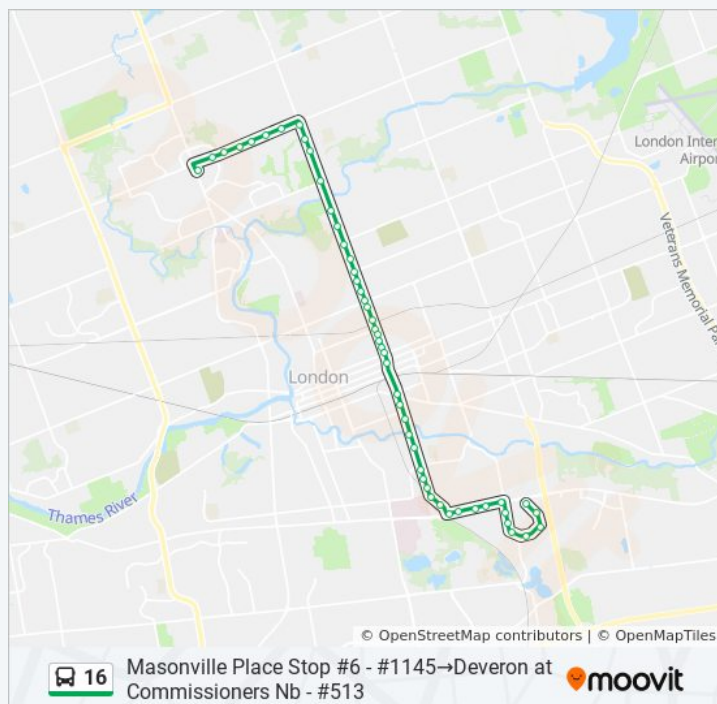

Commissioners West Of Deveron 2 Wb - #452

Direction: Masonville Place Stop #6 - #1145→Deveron at Commissioners Nb - #513

49 stops

[VIEW LINE SCHEDULE](#)

Masonville Place Stop #6 - #1145

Fanshawe East Of Richmond Eb - #709

Fanshawe West Of North Centre Eb - #704

Fanshawe East Of North Centre Eb - #706

Fanshawe at Hastings West Eb - #697

Fanshawe at Hastings East Eb - #695

Fanshawe at Stoneybrook West Eb - #713

Fanshawe at Stoneybrook East Eb - #711

Adelaide at Fanshawe Pk Rd Sb - #32

Adelaide at Mapledale Sb - #55

Adelaide at Willowdale Sb - #2186

Adelaide at Winderemere Sb - #90

Adelaide North Of Kipps Lane Sb - #44

Adelaide South Of Kipps Lane 2 Sb - #47

Adelaide at Huron Sb - #40

Adelaide at Victoria Sb - #88

Adelaide at Cheapside Sb - #25

Adelaide at Grosvenor Sb - #35

Adelaide at St. James Sb - #79

Adelaide at Oxford Sb - #68

Adelaide at Piccadilly Sb - #71

Adelaide at Pall Mall Sb - #69

Adelaide at Central Sb - #23

Adelaide at Rosedale Sb - #76

Adelaide at Princess Sb - #72

Adelaide at Dufferin Sb - #2690

Adelaide at Queens Sb - #73

16 bus Time Schedule

Masonville Place Stop #6 - #1145→Deveron at Commissioners Nb - #513 Route Timetable:

Sunday	12:51 AM
Monday	8:21 AM
Tuesday	12:36 AM - 8:21 AM
Wednesday	12:36 AM - 8:21 AM
Thursday	12:36 AM - 8:21 AM
Friday	12:36 AM - 1:01 AM
Saturday	5:15 PM - 8:27 PM

16 bus Info

Direction: Masonville Place Stop #6 - #1145→Deveron at Commissioners Nb - #513

Stops: 49

Trip Duration: 33 min

Line Summary: