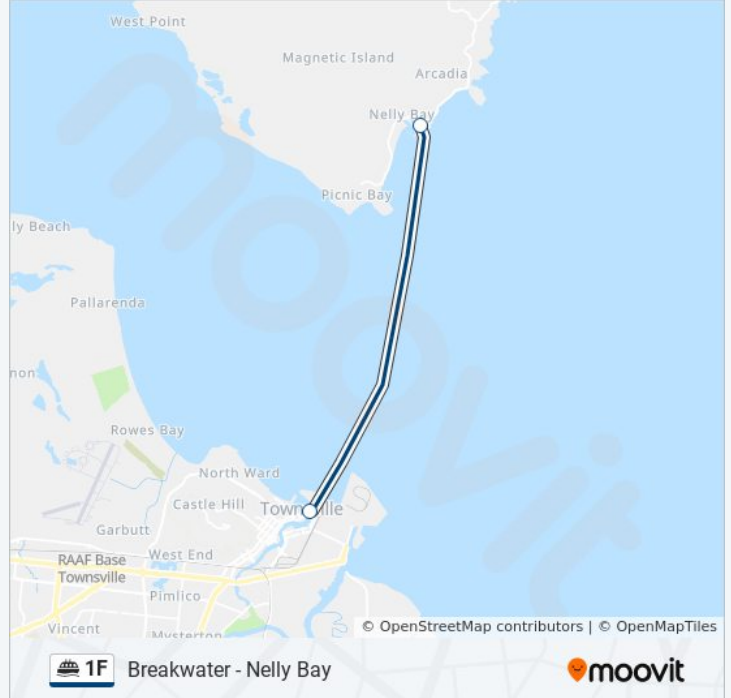

## Breakwater - Nelly Bay

Get The App

The 1F ferry line (Breakwater - Nelly Bay) has 2 routes. For regular weekdays, their operation hours are:  
(1) Breakwater Ferry Terminal: 7:45 AM - 10:00 PM(2) Nelly Bay Ferry Terminal: 7:00 AM - 9:20 PM  
Use the Moovit App to find the closest 1F ferry station near you and find out when is the next 1F ferry arriving.

### Direction: Breakwater Ferry Terminal

2 stops

[VIEW LINE SCHEDULE](#)

Nelly Bay Ferry Terminal

Breakwater Ferry Terminal

### 1F ferry Time Schedule

Breakwater Ferry Terminal Route Timetable:

|           |                    |
|-----------|--------------------|
| Sunday    | 7:45 AM - 10:00 PM |
| Monday    | Not Operational    |
| Tuesday   | 6:00 AM - 10:00 PM |
| Wednesday | 6:00 AM - 11:00 PM |
| Thursday  | 6:00 AM - 11:00 PM |
| Friday    | 7:45 AM - 10:00 PM |
| Saturday  | 7:00 AM - 11:00 PM |

### 1F ferry Info

**Direction:** Breakwater Ferry Terminal

**Stops:** 2

**Trip Duration:** 25 min

**Line Summary:**