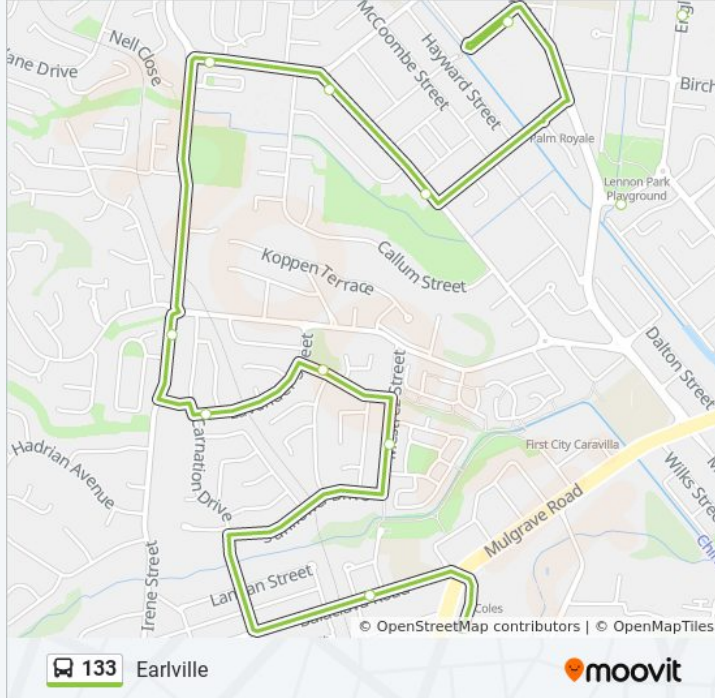

Direction: Cairns Central

25 stops

[VIEW LINE SCHEDULE](#)

- Stockland Earlville
- Balacava Rd at Downing St
- Mestrez St Near Long St Hail 'N' Ride
- Grevillea St Near Pepperina St Hail 'N' Ride
- Lavender St at Holly Street
- Irene St at Beatrice St (Mooroobool)
- Mcgregor St at Wawan St
- Swallow St at Moody Street
- Swallow St at Cochrane Street
- Raintrees Shopping Centre Interchange
- Lennon St Near Alfred St Hail 'N' Ride
- English St at Hoare Street
- Hoare St at Kiernan Street
- Hoare Street at Eureka Street (Trinity Bay Shs)
- Newton Street at Cairns Tafe
- Aumuller St at Gatton Street
- Mann St Near Vivian St Hail 'N' Ride
- Dfo Westcourt
- Aumuller St at O'Leary St
- Aumuller St at Spence Street
- Buchan St Near Kenny St Hail 'N' Ride
- Draper St at Hartley St

133 bus Info

Direction: Cairns Central
Stops: 25
Trip Duration: 38 min
Line Summary:

Cairns Central Shopping Centre (Spence St)

Spence Street at Grafton Street

Cairns City Station (Lake Street)

Direction: Earlville

133 bus Info

Direction: Earlville

Stops: 27

Trip Duration: 35 min

Line Summary:

Swallow St Near Cochrane St Hail 'N' Ride

Swallow St Near McGregor Rd Hail 'N' Ride

Mcgregor St at Irene St

Irene St Near Beatrice St Hail 'N' Ride

Lavender St Near Holly St Hail 'N' Ride

Grevillea St at Pepperina St

Mestrez St at Long Street

Balaclava Rd at Yarrum St

Stockland Earlville

133 bus time schedules and route maps are available in an offline PDF at moovitapp.com. Use the [Moovit App](#) to see live bus times, train schedule or subway schedule, and step-by-step directions for all public transit in Cairns.