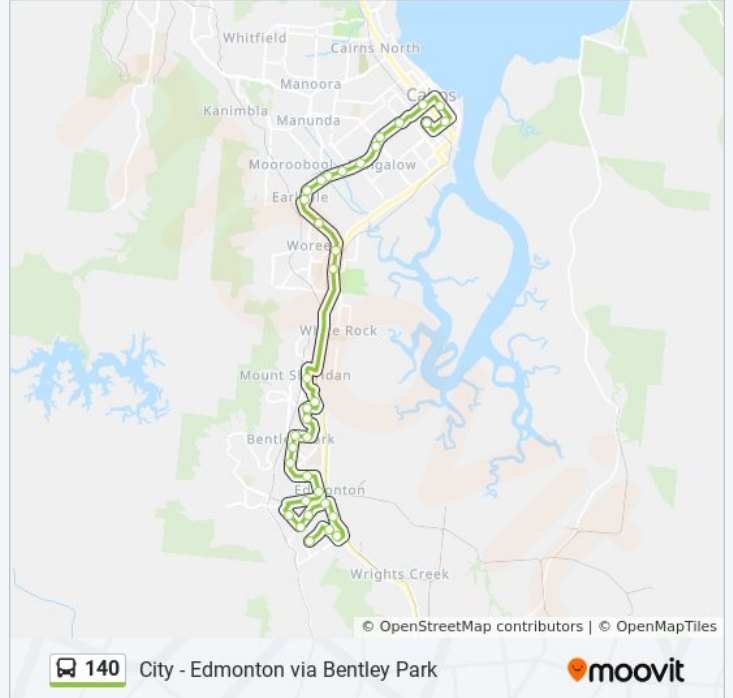

140 bus Info

Direction: Cairns Central

Stops: 35

Trip Duration: 50 min

Line Summary:

Stockland Earlville

Mulgrave Rd at Soure Street

Mulgrave Rd at Kelly Street

Mulgrave Rd at Kelly Street (Balaclava State Sch)

Mulgrave Road at Dillon Street

Mulgrave Rd at Dfo Westcourt

Mulgrave Rd at Creedy Street

Mulgrave Rd at Collinson St

Mulgrave Rd at Parramatta Park State School

Florence Street at Sheridan Street

Cairns City Station (Lake Street)

Spence St at Grafton Street

Cairns Central Terminus

Direction: Edmonton

38 stops

[VIEW LINE SCHEDULE](#)

Cairns Central Shopping Centre (Spence St)