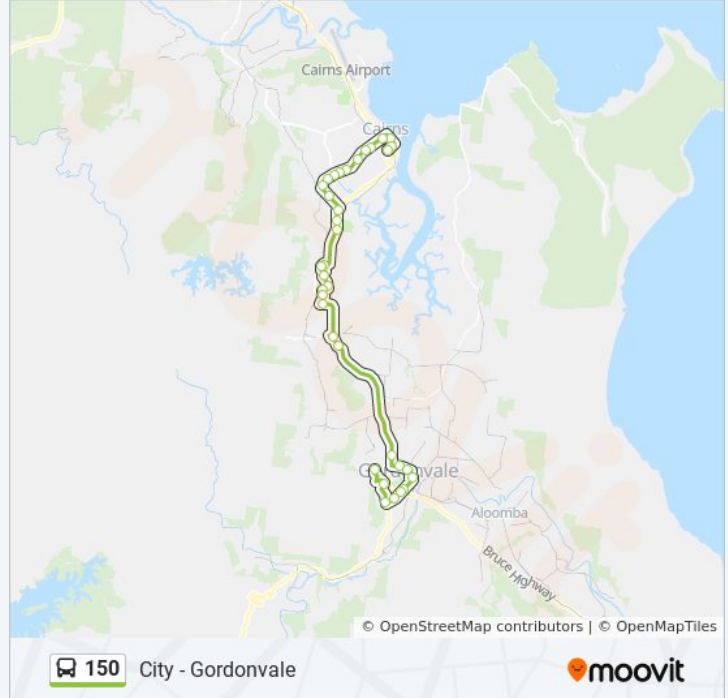

Use the Moovit App to find the closest 150 bus station near you and find out when is the next 150 bus arriving.

Direction: Cairns Central

31 stops

[VIEW LINE SCHEDULE](#)

Dempsey Street at Pyramid Estate (Gordonvale)

150 bus Info

Direction: Cairns Central

Stops: 31

Trip Duration: 60 min

Line Summary:

Mulgrave Road at Dillon Street

Mulgrave Rd at Dfo Westcourt

Mulgrave Rd at Creedy Street

Mulgrave Rd at Collinson St

Mulgrave Rd at Parramatta Park State School

Florence Street at Sheridan Street

Cairns City Station (Lake Street)

Spence St at Grafton Street

Cairns Central Terminus

Direction: Gordonvale

150 bus Info

Direction: Gordonvale

Stops: 35

Trip Duration: 60 min

Line Summary:

Forest Gardens Bvd at Booyong Drive
Mt Sheridan Plaza (Barnard Dr) Stop A
Trafalgar Rd at Barnard Drive
Trafalgar Rd at Nimroud Close
Idalia Rd at Scotia Close
Robert Rd at Golden Grove Drive
Cattle St at Old Bruce Highway
Service Rd Near Bruce Hwy Hail 'N' Ride
Bruce Hwy Near Loftus St Hail 'N' Ride
Cairns Rd at Clarke Street
Cairns Rd at George Street
Norman St at Gordon Street (Gordonvale)
Riverstone Rd at Swan Street
Riverstone Rd Near Griffin St Hail 'N' Ride
Riverstone Rd at Jacob Close
Dempsey St Near Hooper CI Hail 'N' Ride
Fisher Rd Near Creswell CI Hail 'N' Ride
Dempsey Street at Pyramid Estate (Gordonvale)