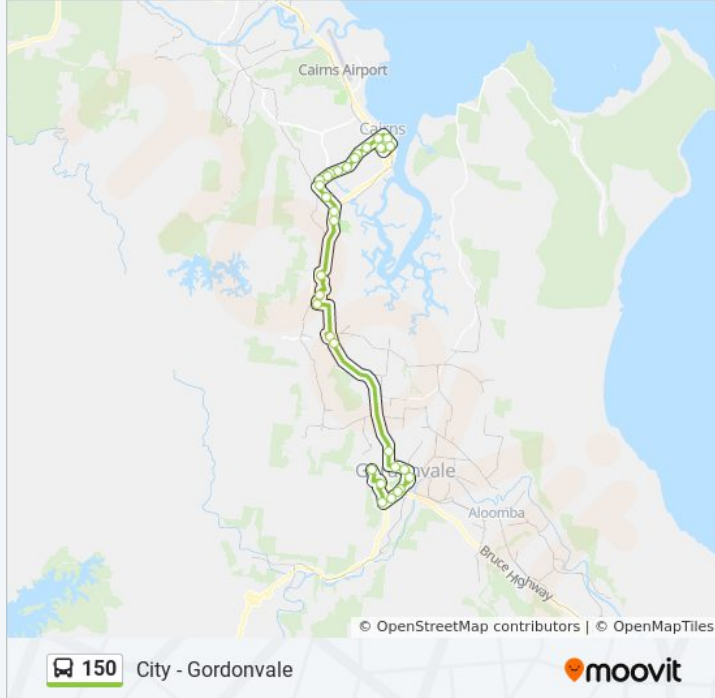

150 bus Info

Direction: Cairns Central

Stops: 31

Trip Duration: 60 min

Line Summary:

Mulgrave Road at Dillon Street

Mulgrave Rd at Dfo Westcourt

Mulgrave Rd at Creedy Street

Mulgrave Rd at Collinson St

Mulgrave Rd at Parramatta Park State School

Florence Street at Sheridan Street

Cairns City Station (Lake Street)

Spence St at Grafton Street

Cairns Central Terminus

Direction: Gordonvale

35 stops

[VIEW LINE SCHEDULE](#)

Cairns Central Shopping Centre (Spence St)

Spence Street at Grafton Street

Cairns City Station (Lake Street)

Florence Street at Sheridan Street

Mulgrave Rd Near Parramatta Park State Sch
Hnr

Mulgrave Rd at Gregory Street

Mulgrave Rd at Creedy St

Mulgrave Rd at Tills St

Mulgrave Street at Dalton St

Mulgrave Rd at Wilks St (Balaclava State Sch)

Mulgrave Rd at Marsh Street

Stockland Earlville

Bruce Hwy Near Toogood Rd Hail 'N' Ride